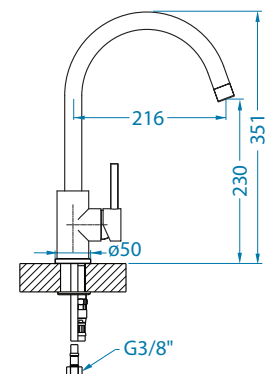

1129038 CHR

1129037 G11

1129035 G81

1129036 G55

1129039 G91