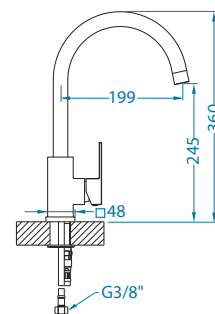

Colour: GRANITAL

	ROXA	ARC 110	ZINA	SIROS-P	SELMA	ZENIT	CLEO	DELOS-P	ELZA	SANTO
 G11-arctic	1129037	1126721	1129058	1129046		1119873	1107682		1129025	
 G22-terra		1126722				1123572				
 G55-beige	1129036	1126723		1129045	1129042	1119874		1129020		1129040
 G81-concrete	1129035	1126724		1129044		1123573		1129019		
 G91-carbon	1129039	1126725		1129048	1129043	1119875		1129022		1129041
 G02M-pebble			1129059				1107683		1129027	
 G03M-chocolate			1129056						1129026	
 G04M-steel			1129060						1129029	
 G05M-twilight			1129061				1107687		1129030