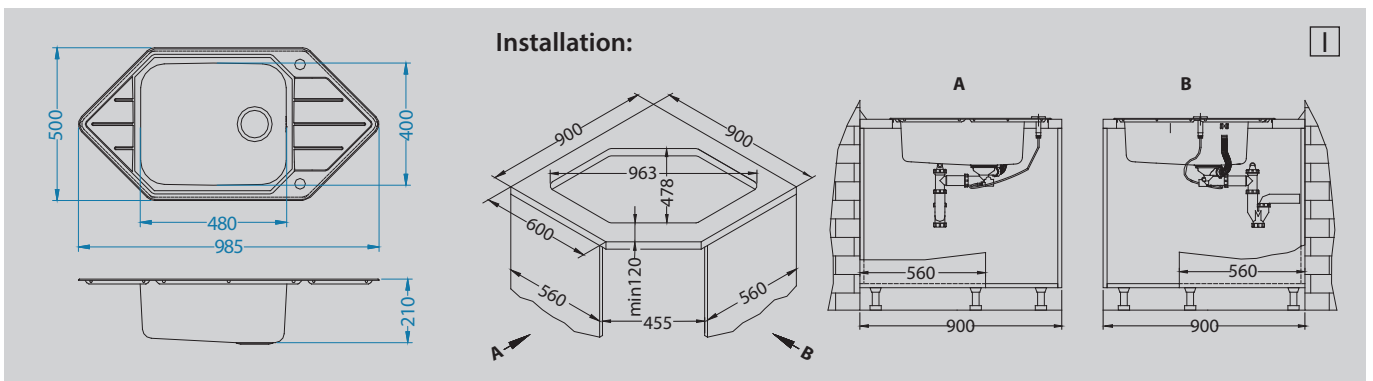

Accessories:

Included

Waste kit Pop-Up
1127251

Optional

Chopping board
wooden
1016019

Azeta-P
1096119
pg. 216

Billy-S
1098727
Pg. 221

Eden
1088772
Pg. 220