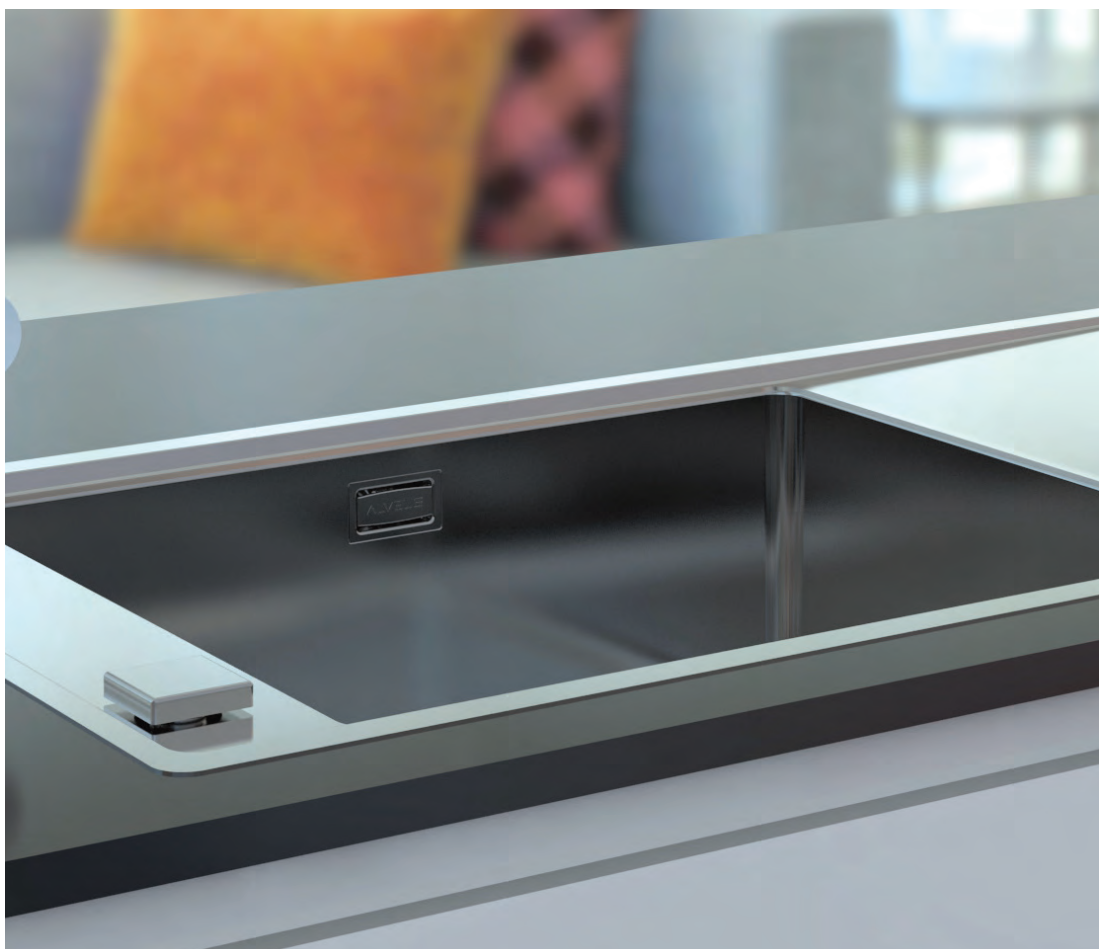

STAINLESS STEEL

Quadrix

The Quadrix sinks allow great creative freedom in the kitchen. With clean shapes and a touch of the latest trends, they are designed for the most demanding users. The line comprises different models of various dimensions, which can be combined in any way you choose. The sinks are manufactured from high-quality stainless steel of above-average thickness. Their basic characteristic are small radiuses (10 mm); in combination with a 200 mm bowl depth, these provide a significantly increased sink bowl capacity.