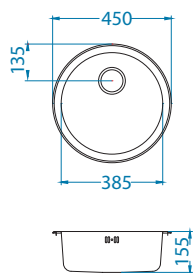

Basic models of different shapes and sizes. There is choice of inset and sit-on models with optimal accessories to match them.

Form 10

Size: Ø 450 mm
Bowl dimensions: Ø 385 x 155 mm
Cabinet size: 450 mm