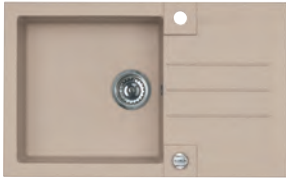

Rock 130

Size: 780 x 480 mm
Bowl dimensions: 400 x 400 x 180 mm
Cabinet size: 600 mm

surface	code	type	waste	Ø 35 mm	installation	packaging	PCS per carton/pallet
	1090944	reversible	3 1/2"	2x	I	carton	1 / 12
	1090941	reversible	3 1/2"	2x	I	carton	1 / 12
	1090946	reversible	3 1/2"	2x	I	carton	1 / 12
	1090942	reversible	3 1/2"	2x	I	carton	1 / 12
	1122745	reversible	3 1/2"	2x	I	carton	1 / 12