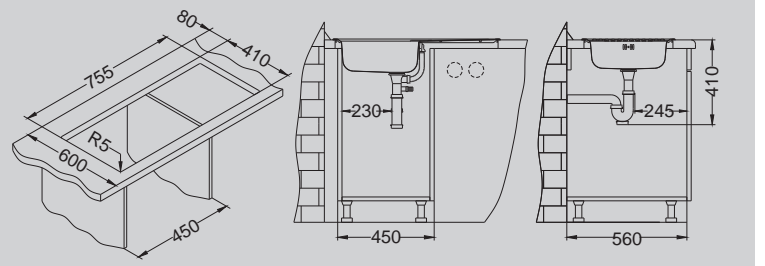

Installation:

STAINLESS STEEL