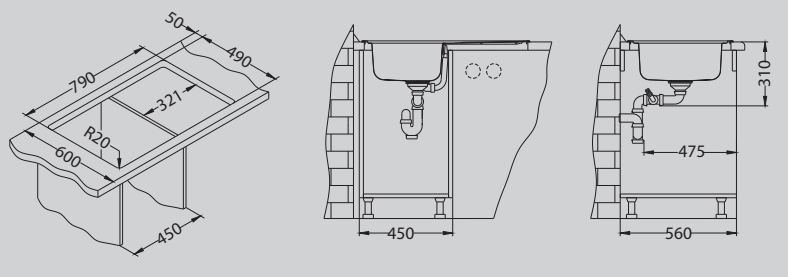

Installation: