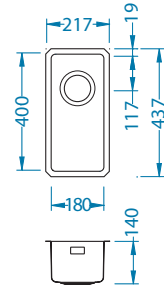

Monarch Kombino

Colour:

Monarch Kombino 10

Cabinet size: 300 mm
Bowl dimensions: 180 x 400 x 140 mm
Colour: GOLD, COPPER, BRONZE, ANTHRACITE

U

1120360 1120330 1122672 1122671

packaging PCS per carton/pallet
carton 1 / 15

Monarch Kombino 50

Cabinet size: 600 mm
Bowl dimensions: 500 x 400 x 195 mm
Colour: GOLD, COPPER, BRONZE, ANTHRACITE

U

1120361 1120381 1122674 1122673

packaging PCS per carton/pallet
carton 1 / 14

F S

1120902 1120903 1121283 1121284

For installation info see pages 86 and 90

Accessories:

Included

Waste
1127129 - gold
1127132 - copper
1127131 - bronze
1127130 - anthracite

Optional

Waste trap
1068989

Waste trap (Double bowl)
1033153

Strainer bowl
1119836 - gold
1119837 - anthracite
1119839 - bronze
1119838 - copper

Chopping board
wooden
1080029

Detergent dispenser-PLUM
1129081 - gold
1129082 - copper
1135809 - bronze
1135810 - anthracite

Detergent dispenser-KORK
1129079 - gold
1135542 - copper
1135543 - bronze
1135544 - anthracite