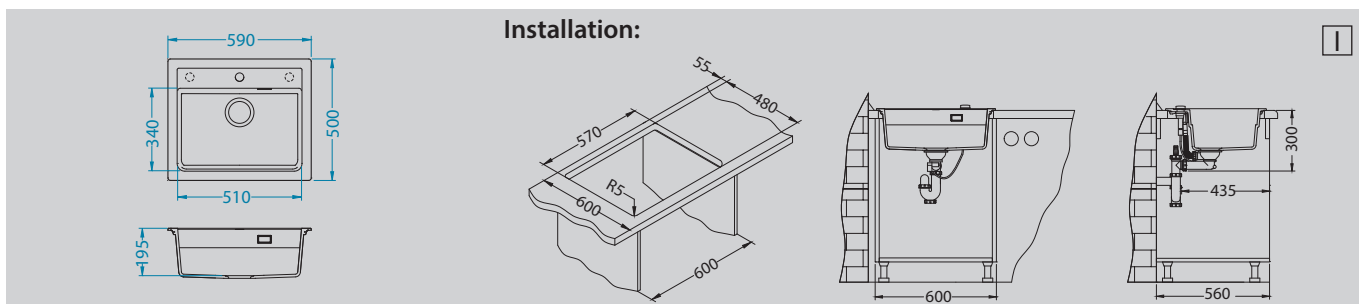

* U - installation into a cabinet with mask by means of two undermounting sets 1135533 (not enclosed).

Accessories:

Included

Waste kit
Pop-Up
1132823

Optional

Chopping board
wooden
1016018

Roll-Up - mini
1136662

Undermounting
set
1135533

Stainless pan
GN-1/2
1008733 - 20mm
1008732 - 40 mm
1008731 - 65 mm
1008730 - 100 mm

Stainless pan
GN-1/2-P
1008936 - 20mm
1008935 - 40 mm
1008902 - 65 mm
1134233 - 100 mm

Stainless pan
GN-1/3
1008747 - 20mm
1008746 - 40 mm
1008745 - 65 mm
1008744 - 100 mm

Detergent
dispenser - CALLAS
1129074 - G11
1129075 - G55
1129073 - G81
1129076 - G91

Siros-P
pg. 222