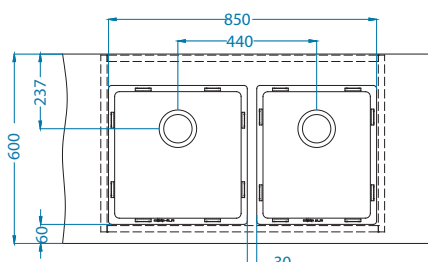

KOMBINO 30 + KOMBINO 20