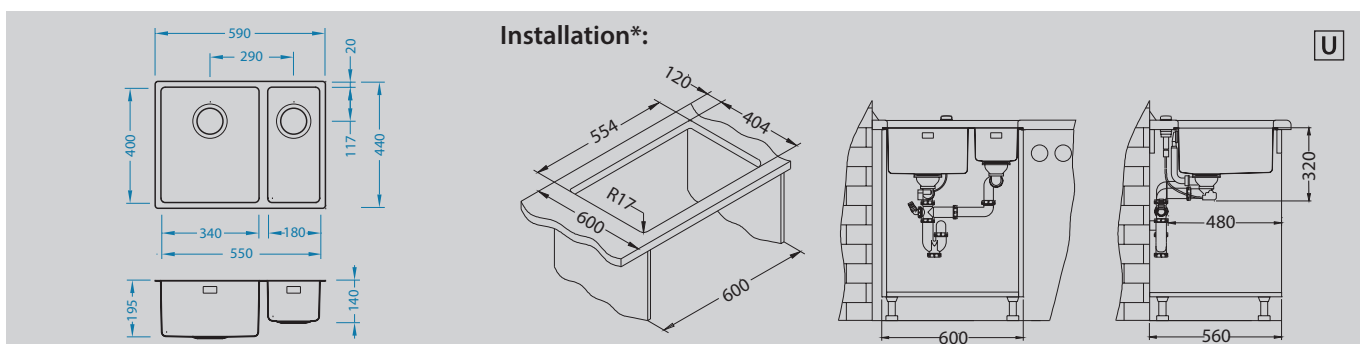

Accessories:

Waste kit Pop-Up
1092272

Strainer bowl
stainless
1119835

Chopping board Roll-Up
wooden
1080029

1131412

Azeta-P
1096119
pg. 216

Billy-S
1098727
Pg. 221