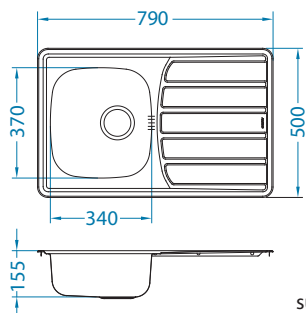

Zoom 20

Size: 790 x 500 mm
Bowl dimensions: 340 x 370 x 155 mm
Cabinet size: 450 mm