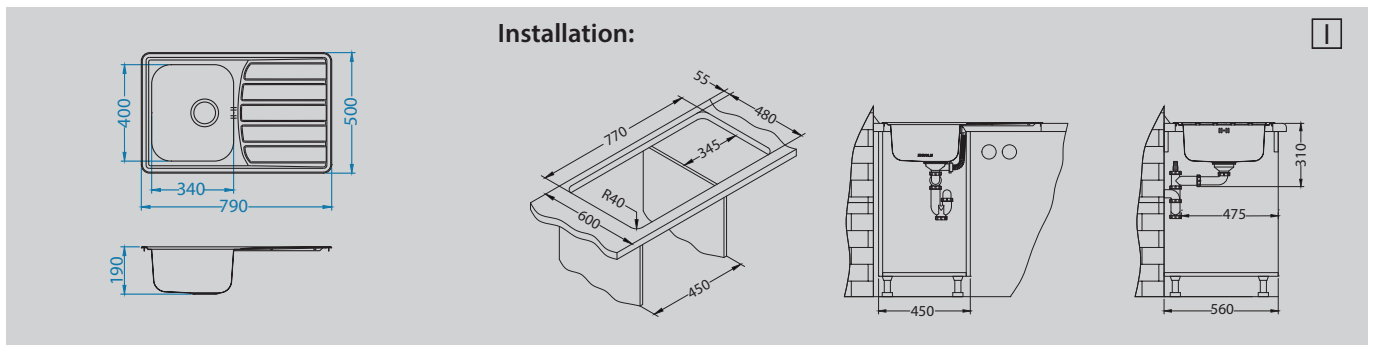

Accessories:

Included

Waste kit
1130551

Optional

Chopping board
wooden
1016018

Strainer basket
CHR
1109414

Roll-Up
1131412

Arc 110
1126720
pg. 222

Azeta-P
1096119
pg. 216

Cleo-PS
1088774
pg. 217