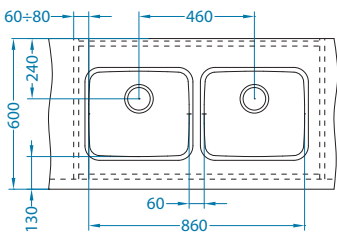

Luno bowl configurations U

cabinet width 900 mm

Waste kit: 1130559
Waste kit pop-up: 1127258

Waste kit: 1130559
Waste kit pop-up: 1127258

cabinet width 1000 mm

Luno 20-2x

Waste kit: 1130559
Waste kit pop-up: 1127258

Waste kit: 1130559
Waste kit pop-up: 1127258

Waste kit: 1130559
Waste kit pop-up: 1127258