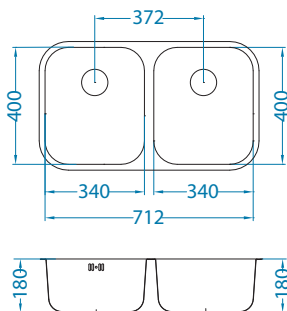

Duo 30

Size: 752 x 440 mm
Bowl dimensions: 340 x 400 x 180 mm
340 x 400 x 180 mm
Cabinet size: 800 mm