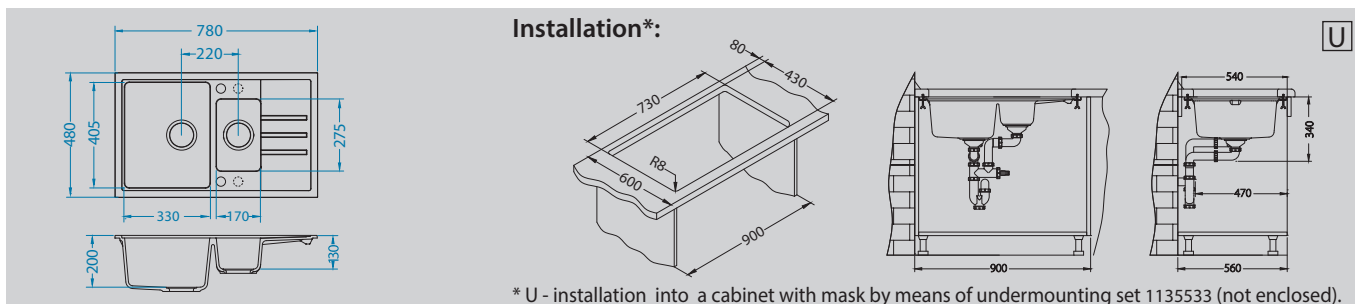

Accessories:

Included

Waste kit
1117293

Optional

Chopping board
wooden
1080029

Strainer bowl
stainless
1119835

Undermounting
set
1135533

Strainer bowl
stainless
1122700

Arc 110
pg. 222

Delos-P
pg. 223

Cleo-PS
1088774
pg. 217

Vela-P
1132183
pg. 220