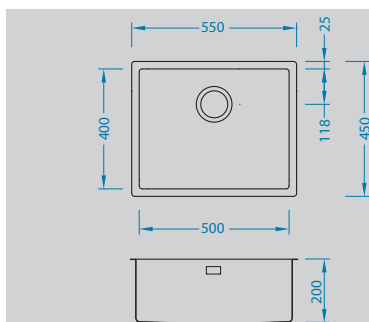

Quadrix 50

Size: 550 x 450 mm
Bowl dimensions: 500 x 400 x 200 mm
Cabinet size: 600 mm - F / S
800 mm - U

surface	code	type	waste Ø 35 mm	installation	packaging	PCS per carton/pallet
BRS	1102606	single	3 1/2"	/	F / S / U	1 / 14

BRS - brushed

Installation*:

* F - installation needs specific treatment of worktop cut-out according to sink enclosed instructions.

Installation*:

* U - installation by means of undermounting set 1119093 (not enclosed).

Accessories:

Waste Pop-Up
1127247

Waste kit Pop-Up
1127251

Waste kit Pop-Up
1127258

Undermounting set
1119093

Roll-Up
1131412

Strainer bowl stainless
1119835

Chopping board safety glass
1084835 - black

Chopping board wooden
1080029

Laguna
1088536
pg. 217