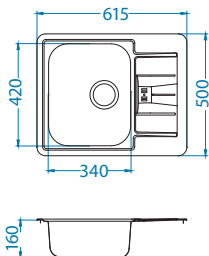

Line 60

Size: 615 x 500 mm
Bowl dimensions: 340 x 420 x 160 mm
Cabinet size: 500 mm