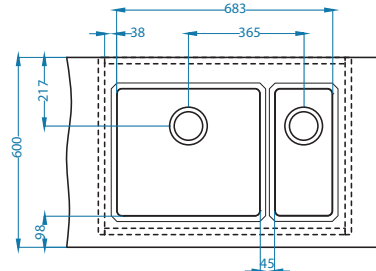

KOMBINO 40 + KOMBINO 10

Waste kit: 1130559
Waste kit pop-up: 1092272