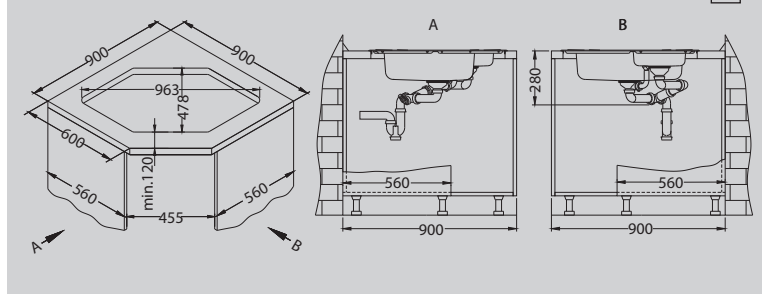

NAT - smooth LEI - leinen

Accessories:

Included	Optional		
Waste kit 1130555	Chopping board safety glass 1063063	Strainer bowl stainless 1062602	Chopping board wooden 1064565

Installation:

Line 50

Size: 615 x 500 mm
 Bowl dimensions: 340 x 420 x 160 mm
 148 x 300 x 80 mm
 Cabinet size: 600 mm