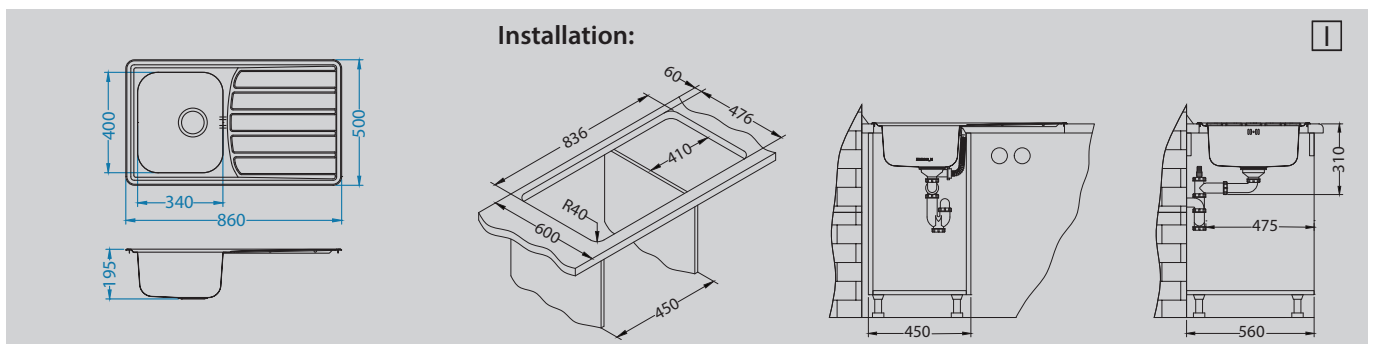

Accessories:

Included

Waste kit
1130551

Optional

Chopping board
wooden
1016018

Strainer basket
CHR
1109414

Roll-Up
1131412

Arc 110
1126720
pg. 222

Azeta-P
1096119
pg. 216

Cleo-PS
1088774
pg. 217