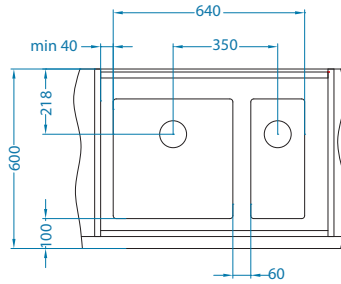

QUADRIX 20+20-FS

QUADRIX 20+30-FS

QUADRIX 10+50-FS

Quadrix Quadrix bowl configurations U

Cabinet width 800 mm

QUADRIX 10+20-U

QUADRIX 10+30-U

Cabinet width 900 mm