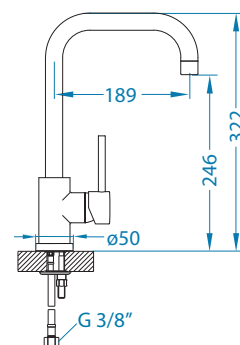

Oz

Quadra

Columba

Norma