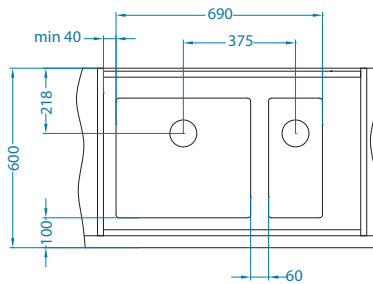

QUADRIX 10+40-U