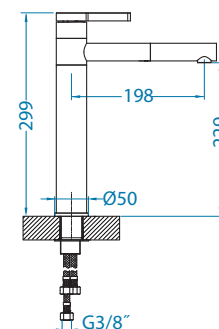

Arc 110

Zina

Siros-P

Selma