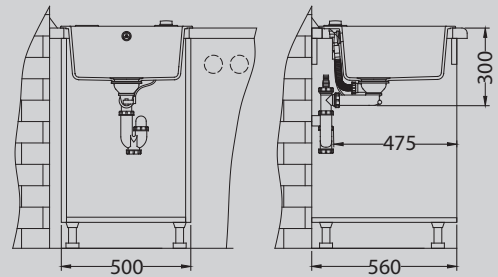

Installation:

Accessories:

Included

Waste kit
Pop-Up
1105296

Optional

Arc 110
pg. 222

Zina
1129057
pg. 222

Slim
1134831
pg. 220