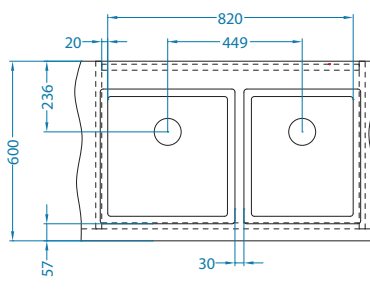

QUADRIX 20+30-FS