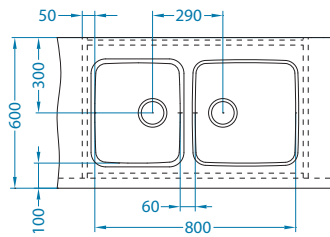

Waste kit pop-up
 1127251

Luno bowl configurations U

cabinet width 900 mm

Luno 20 - 2x

Waste kit: 1130559
Waste kit pop-up: 1127258

Luno 20+Luno 30

Waste kit: 1130559
Waste kit pop-up: 1127258

cabinet width 1000 mm