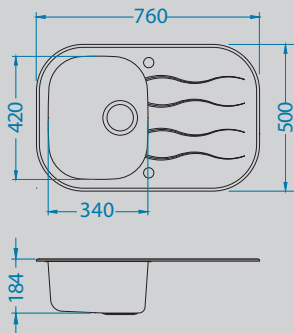

SAT - satin

* RAL/Graphics on request with min. resolution 250 dpi