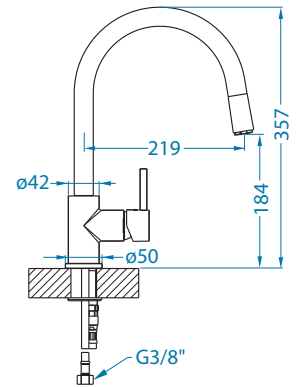

Eden

Arc 20 - P

Vela - P

Slim