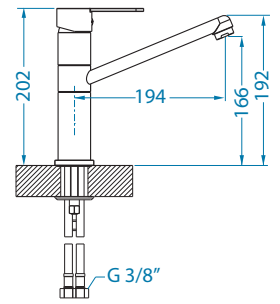

1119872 CHR

1119873 G11

1123573 G81

1123572 G22

1119875 G91

1119874 G55