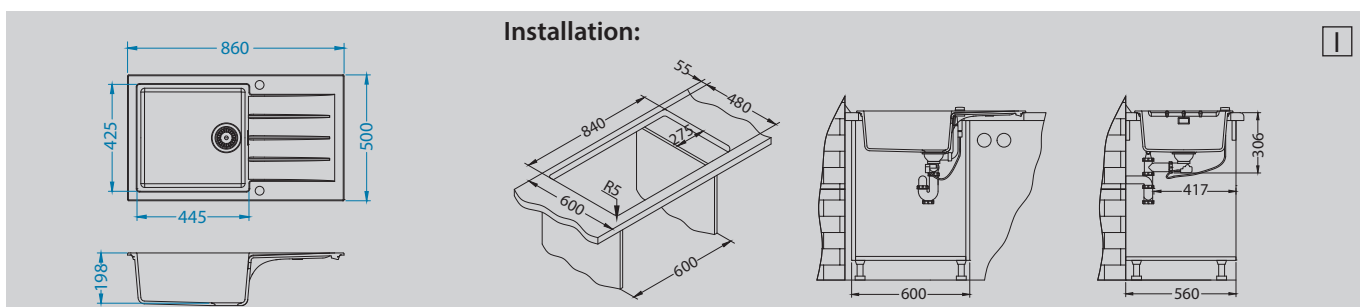

Accessories:

Included

Waste kit
Pop-Up
1132823

Optional

Chopping board
wooden
1133157

Roll-Up
1131412

Siros - P
pg. 222

Cleo
pg. 223

Zina
pg. 222