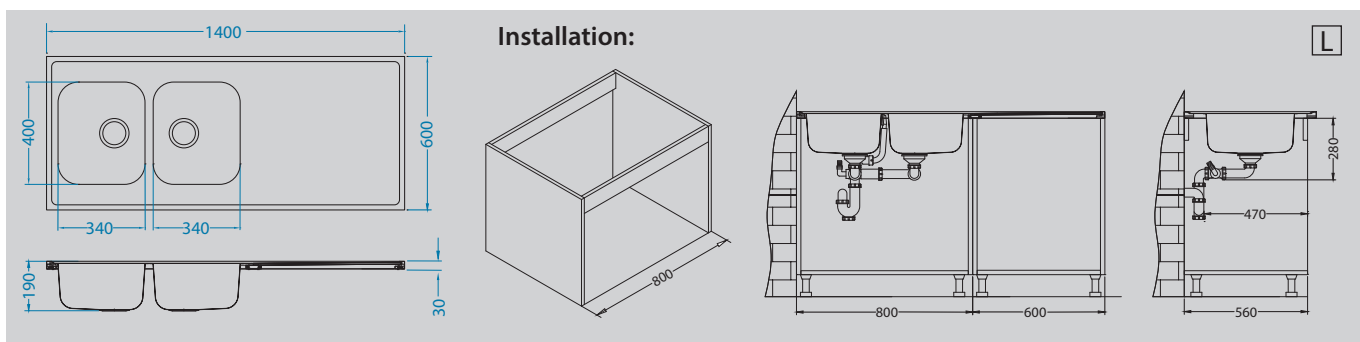

Accessories:

Included

Waste kit
1130555

Optional

Chopping board
wooden
1016018

Strainer basket
CHR
1109414

Roll-Up
1131412

Detergent
dispenser - PEAR
1136559 - CHR

Eden
1088772
pg. 220

Oz
1097968
pg. 216