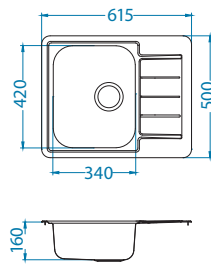

NAT - smooth

Accessories:

Included

Waste kit
1130555

Installation:

Line 110

Size: 615 x 500 mm
 Bowl dimensions: 340 x 420 x 160 mm
 Cabinet size: 450 mm

surface	code	type	waste	installation	packaging	PCS per carton/pallet
NAT	1122317	reversible	3 1/2"	I	sleeve	0 / 60