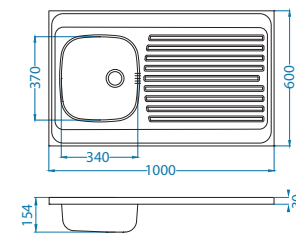

Classic 70

Size: 1000 x 600 mm
Bowl dimensions: 340 x 370 x 154 mm
Installation: sit-on

surface	code	type	waste	installation	packaging	PCS per carton/pallet
NAT	1108745	reversible	1 1/2"	L	sleeve	0 / 57

NAT - smooth

Optional accessories for Classic: