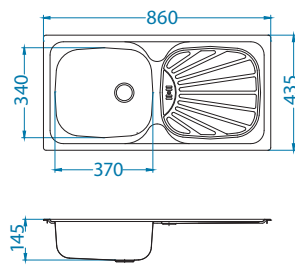

NAT - smooth

Accessories:

Waste kit
1071240

Chopping board
wooden
1016018

Strainer basket
CHR
1109414

Installation:

Basic 80

Size: 860 x 435 mm
 Bowl dimensions: 340 x 370 x 145 mm
 Cabinet size: 450 mm