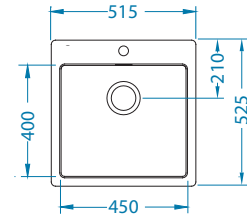

Monarch Pure

Colour:

GOLD COPPER BRONZE ANTHRACITE

Monarch Pure 30

Cabinet size: 500 mm
 Size: 515 x 525 mm
 Bowl dimensions: 450 x 400 x 195 mm
 Colour: GOLD, COPPER, BRONZE, ANTHRACITE

F **S**

1106867 1122708 1107052 1106868