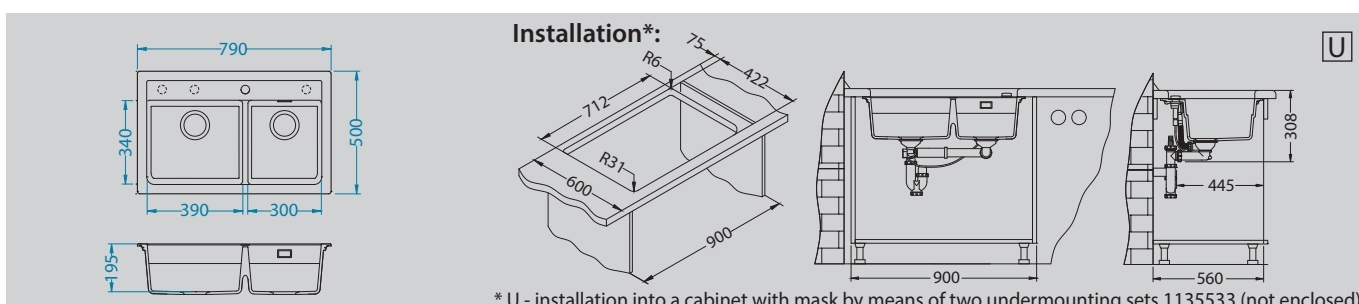

Accessories:

Included

Waste kit
Pop-Up
1132822

Optional

Chopping board
wooden
1016018

Roll-up - mini
1136662

Undermounting
set
1135533

Stainless pan
GN-1/2
1008733 - 20mm
1008732 - 40 mm
1008731 - 65 mm
1008730 - 100 mm

Stainless pan
GN-1/2-P
1008936 - 20mm
1008935 - 40 mm
1008902 - 65 mm
1134233 - 100 mm

Stainless pan
GN-1/3
1008747 - 20mm
1008746 - 40 mm
1008745 - 65 mm
1008744 - 100 mm

Detergent
dispenser - CALLAS
1129074 - G11
1129075 - G55
1129073 - G81
1129076 - G91

Zina
pg. 222