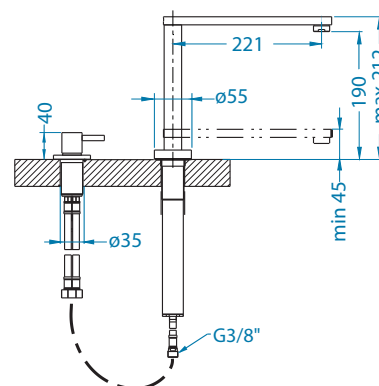

Oz

Quadra

Columba

Norma