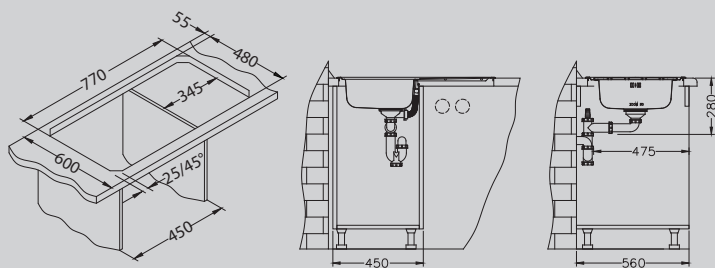

Installation: