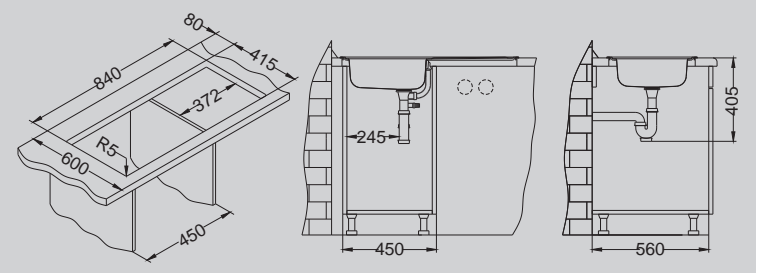

Installation: