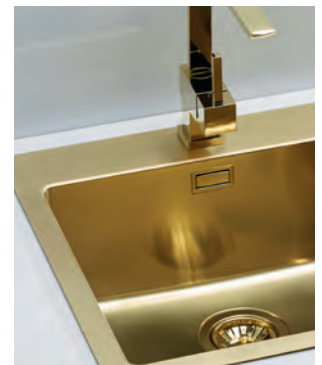

Special surface treatment of stainless steel

A thin vaporised metal substance known as ceramic nitride is deposited onto stainless steel surface, resulting in unique metal luster and increased scratch resistance.

The surface-treated stainless steel is available in four precious metal colour shades - **GOLD, COPPER, ANTHRACITE** and **BRONZE**.

Due to the nature of the surface treatment process, each sink ends up with a unique colour shade.