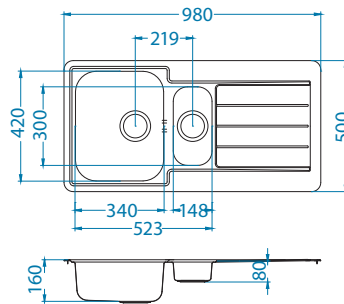

Line 10

Size: 980 x 500 mm
 Bowl dimensions: 340 x 420 x 160 mm
 148 x 300 x 80 mm
 Cabinet size: 600 mm

surface	code	type	waste	installation	packaging	PCS per carton/pallet
NAT	1064281	reversible	3 1/2"	I	sleeve	0 / 30