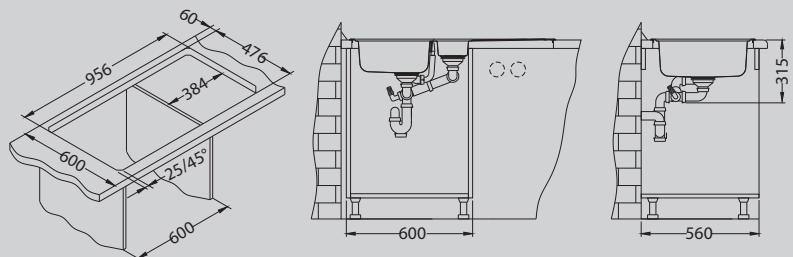

Installation: