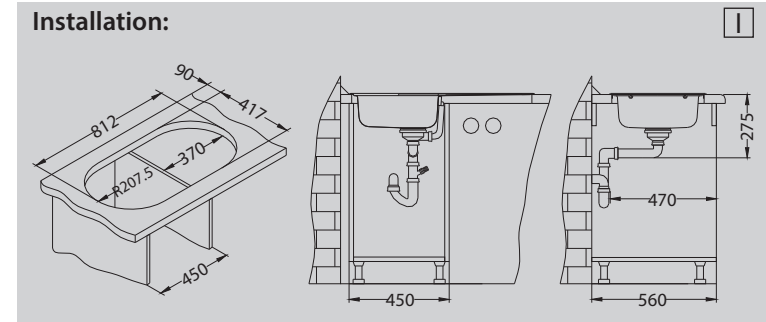

Waste kit
1130551

Chopping board
wooden
1080591

Detergent dispenser
1016099 - CHR-P

Installation:

Form 50

Size: 830 x 435 mm
 Bowl dimensions: 365 x 365 x 155 mm
 365 x 365 x 155 mm
 Cabinet size: 800 mm

surface	code	type	waste	installation	packaging	PCS per carton/pallet
NAT	1060002	double	3 1/2"	I	sleeve	0 / 40
LEI	1060039	double	3 1/2"	I	sleeve	0 / 40