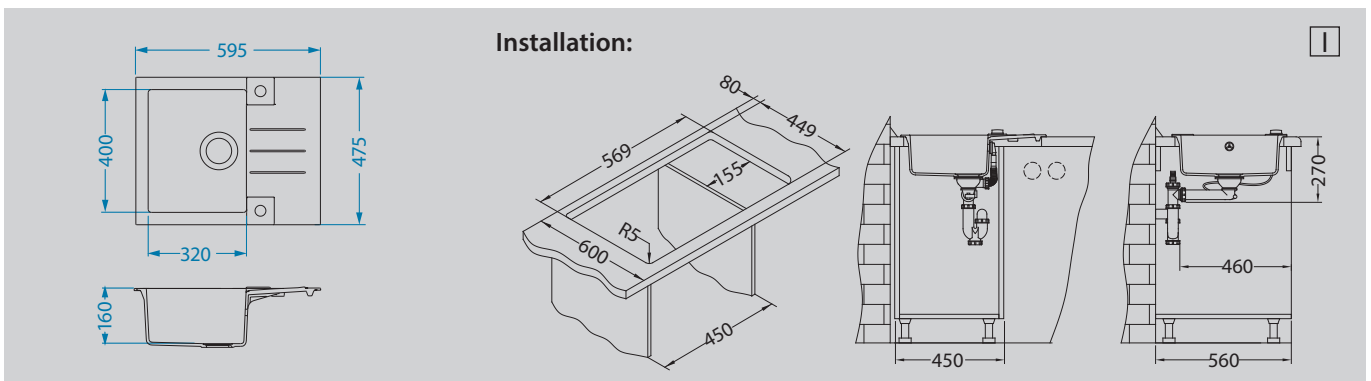

Accessories:

Included

Waste kit Pop-Up
1105296

Optional

Chopping board wooden
1099620

Arc 110
pg. 222

Zina
1129057
pg. 222

Quadra
1126719
pg. 219