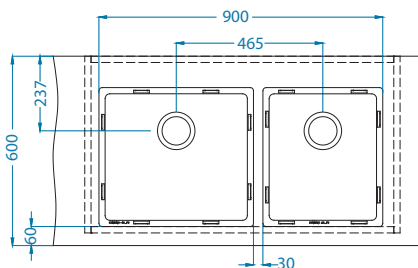

KOMBINO 40 + KOMBINO 20