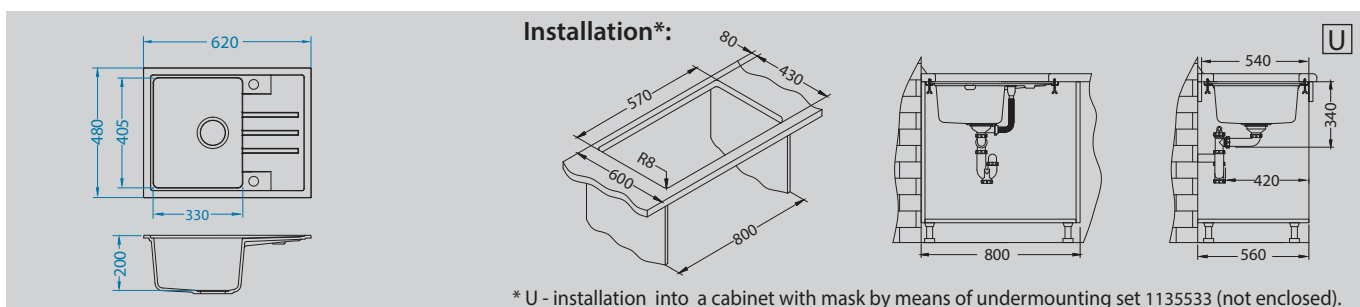

* U - installation into a cabinet with mask by means of undermounting set 1135533 (not enclosed).

Accessories:

Included

Waste kit
1117292

Optional

Chopping board
wooden
1080029

Strainer bowl
stainless
1119835

Undermounting
set
1135533

Siros-P
pg. 222

Zina
pg. 222

Oz
1097968
pg. 219