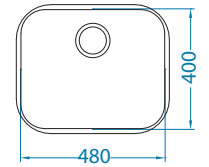

Monarch Line 60

Cabinet size: 500 mm
 Bowl dimensions: 340 x 420 x 160 mm
 Colour: GOLD, COPPER, BRONZE, ANTHRACITE

packaging PCS per carton/pallet
 carton 1 / 14

For installation info see pages 153 and 155.

Monarch Variant

Colour:

Monarch Variant 10

Cabinet size: 600 mm
 Bowl dimensions: 480 x 400 x 180 mm
 Colour: GOLD, COPPER, BRONZE, ANTHRACITE

U

1113575 1113580 1113581 1113582

packaging PCS per carton/pallet
 carton 1 / 14

Monarch Variant 40

Cabinet size: 450 mm
 Bowl dimensions: 340 x 400 x 180 mm
 Colour: GOLD, COPPER, BRONZE, ANTHRACITE

U

1113584 1113586 1113587 1113589

packaging PCS per carton/pallet
 carton 1 / 14

Monarch Variant 110