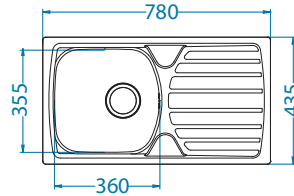

NAT - smooth LEI - leinen

Accessories:

Waste kit
 1071240 - 1 1/2"
 1130554 - 3 1/2"
Chopping board
 wooden
 1016018
Strainer basket
 CHR
 1109414

Installation:

Basic 170

NEW

Available from February 2021!

Size: 780 x 435 mm
 Bowl dimensions: 360 x 355 x 140 mm
 Cabinet size: 450 mm