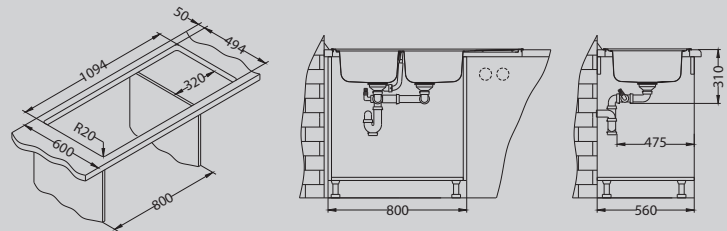

Installation:

Elegant 110

Size: 810 x 510 mm
 Bowl dimensions: 340 x 400 x 190 mm
 148 x 300 x 130 mm
 Cabinet size: 600 mm

surface	code	type	waste	installation	packaging	PCS per carton/pallet
SAT	1009247	reversible	3 1/2"	I	sleeve	0 / 30