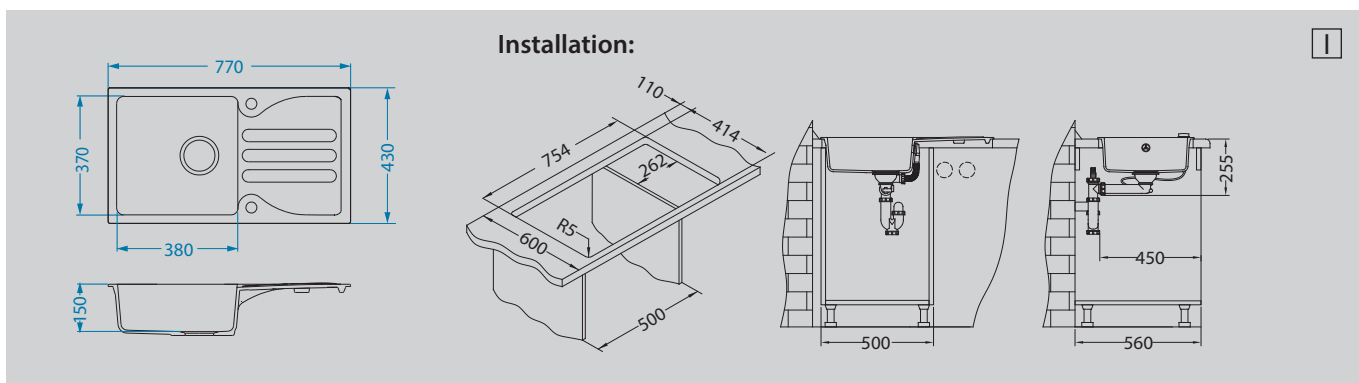

Accessories:

Included

**Waste kit
Pop-Up**
1105296

Optional

Arc 110
pg. 222

Zina
1129057
pg. 222

Quadra
1126719
pg. 219