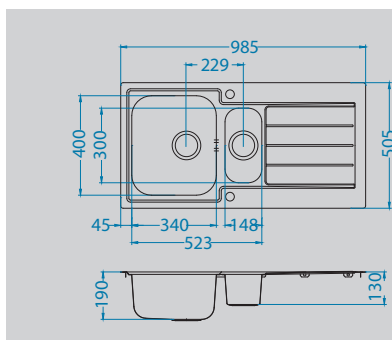

Installation: