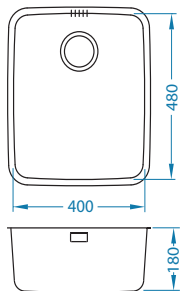

Luno 40

Size: 511 x 429 mm
Bowl dimensions: 480 x 400 x 180 mm

surface	code	waste	installation	packaging	PCS per carton/pallet
SAT	1129252	3 1/2"	U	PE-bag	4 / 24
SAT	1131186	3 1/2"	U	carton	1 / 14

Accessories:

SAT - satin

Chopping board
wooden
1016019

Roll-Up
1131412

Detergent dispenser - PEAR
1136559 - CHR

Waste
1130534

Waste pop-up
1127247

Waste kit
1130537

Waste kit pop-up
1127251