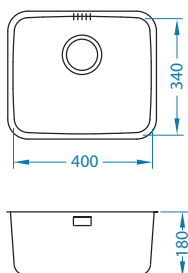

Luno 20

Size: 370 x 430 mm
Bowl dimensions: 340 x 400 x 180 mm

surface	code	waste	installation	packaging	PCS per carton/pallet
SAT	1128740	3 1/2"	U	PE-bag	3 / 45
SAT	1131184	3 1/2"	U	carton	1 / 14

Accessories:

SAT - satin