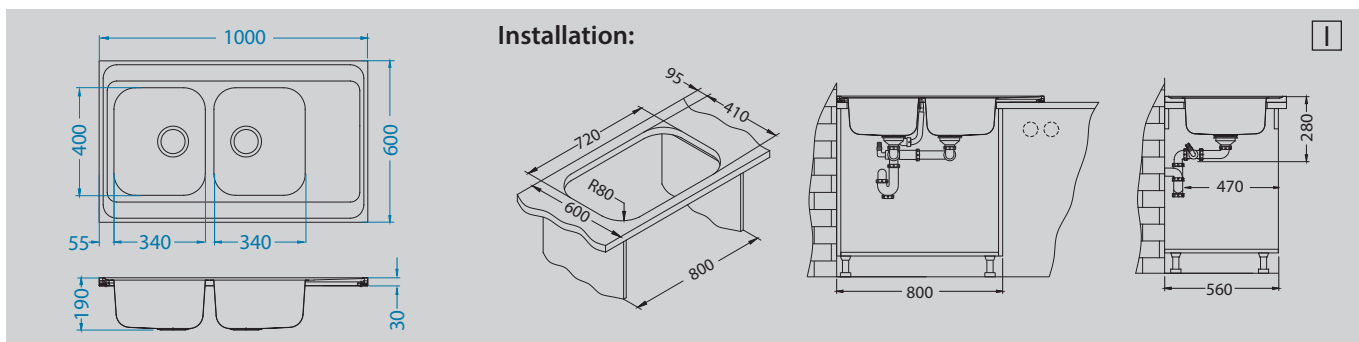

Accessories:

Included

Waste kit
1130555

Optional

Chopping board
wooden
1016018

Strainer basket
CHR
1109414

Roll-Up
1131412

Detergent dispenser - PEAR
1136559 - CHR

Eden
1088772
pg. 220

Oz
1097968
pg. 219