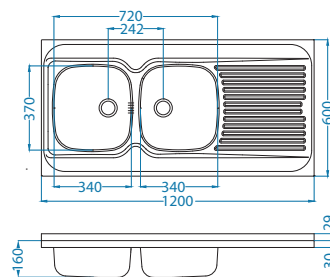

Classic 100

Size: 1200 x 600 mm
Bowl dimensions: 340 x 370 x 160 mm
340 x 370 x 160 mm
Installation: sit-on

surface	code	type	waste	installation	packaging	PCS per carton/pallet
NAT	1009084	left	1 1/2"	L	sleeve	0 / 36
NAT	1009085	right	1 1/2"	L	sleeve	0 / 36
LEI	1008990	left	1 1/2"	L	sleeve	0 / 36
LEI	1008991	right	1 1/2"	L	sleeve	0 / 36

NAT - smooth   LEI - leinen

Optional accessories for Classic: