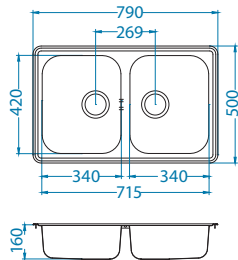

Line 90

Size: 790 x 500 mm
Bowl dimensions: 340 x 420 x 160 mm
Cabinet size: 800 mm