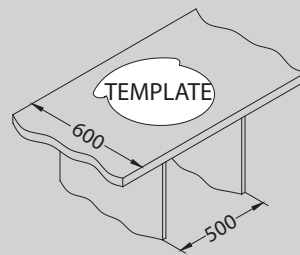

Installation:

Accessories:

Included

Waste kit
Pop-Up
1105296

Optional

Arc 110
pg. 222

Zina
1129057
pg. 222

Slim
1134831
pg. 220