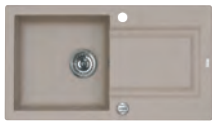

Table of inset sinks according cabinet width

450 mm

Wave Up 10

620 x 500 mm
pg. 42

Wave 10

620 x 500 mm
pg. 42

Wave Up 20

760 x 500 mm
pg. 43

Wave 20

760 x 500 mm
pg. 43

Glassix Up 10

860 x 500 mm
pg. 46

Glassix 10

860 x 500 mm
pg. 46

Cadit 10

590 x 500 mm
pg. 180

Intermezzo 30 I

620 x 480 mm
pg. 184

Atrox 20 I

470 x 500 mm
pg. 187

Rock 30

595 x 475 mm
pg. 192

Falcon 30

780 x 435 mm
pg. 198

Niagara 20

465 x 465 mm
pg. 201

500 mm

Jubilee

615 x 546 mm
pg. 57

Pure Up 30

515 x 525 mm
pg. 62

Pure 30

515 x 525 mm
pg. 62

Pure Up 50

860 x 525 mm
pg. 64