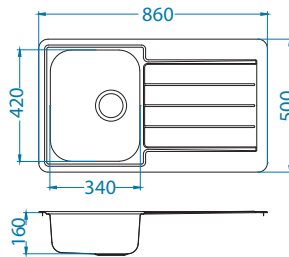

Line 20

Size: 860 x 500 mm
Bowl dimensions: 340 x 420 x 160 mm
Cabinet size: 450 mm