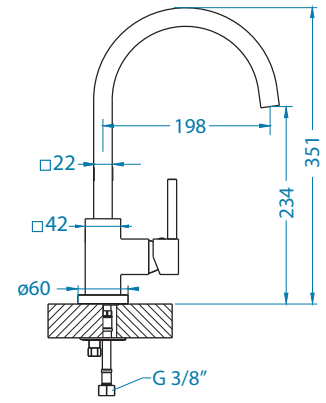

1088773 - CHR