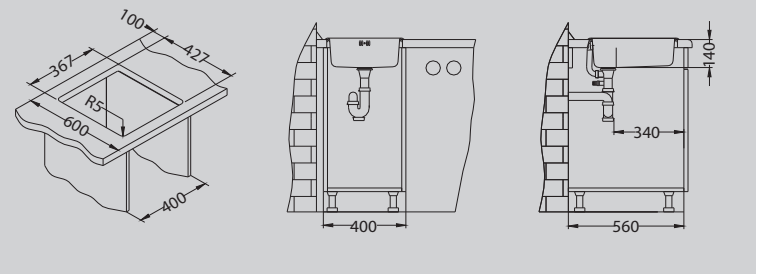

NAT - smooth LEI - leinen

Accessories:

Waste kit
 1011717 - 1 1/2"
 1130537 - 3 1/2"
Chopping board
 wooden 1016018
Strainer basket
 CHR 1109414

Installation:

Basic 60

Size: 860 x 435 mm
 Bowl dimensions: 340 x 370 x 145 mm
 Cabinet size: 450 mm