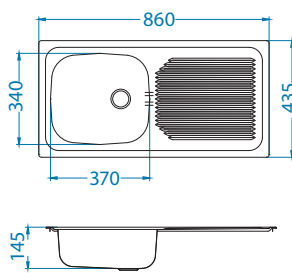

NAT - smooth LEI - leinen

Accessories:

Waste kit
 1011717 - 1 1/2"
 1130537 - 3 1/2"
Chopping board
 wooden 1016018
Strainer basket
 CHR 1109414

Installation:

Basic 60

Size: 860 x 435 mm
 Bowl dimensions: 340 x 370 x 145 mm
 Cabinet size: 450 mm