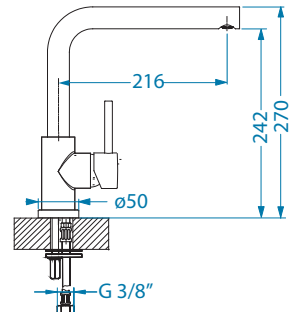

Laguna Monarch

Slim Monarch

Fluid Monarch

Oz Monarch