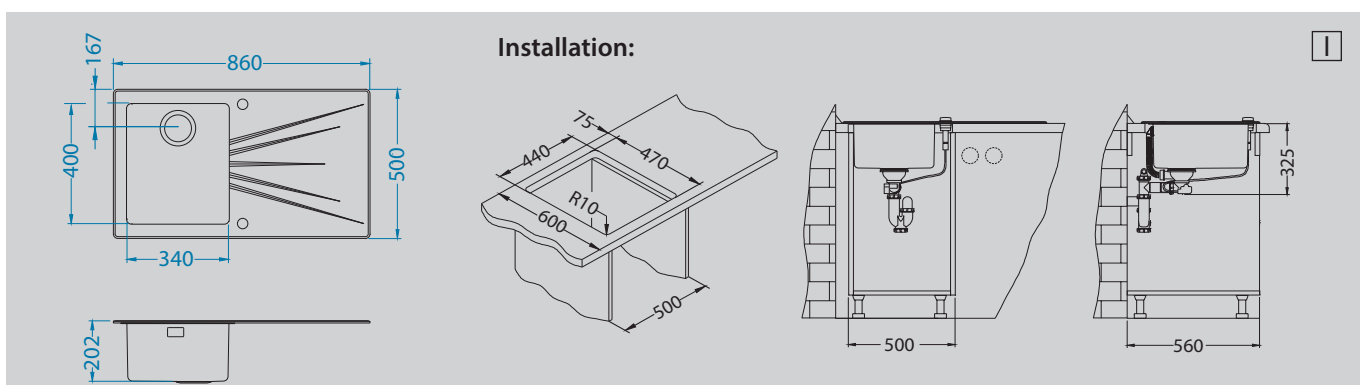

SAT - satin

* RAL/Graphics on request with min. resolution 250 dpi

Installation:

Accessories:

Included

Karat Up 10

Karat 10

Waste kit
PushPop-Up
1123351

Waste kit
Pop-Up
1127251

Optional

Strainer bowl
stainless
1119835

Chopping board
safety glass
1084835 - black

Chopping board
safety glass
1087883 - white

Roll-Up
1131412

Zina
1129057
pg. 222

Eden
1088772
Pg. 220