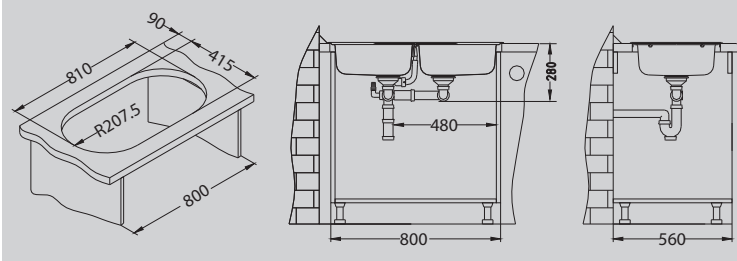

Form 50

Size: 830 x 435 mm
Bowl dimensions: 365 x 365 x 155 mm
365 x 365 x 155 mm
Cabinet size: 800 mm

surface	code	type	waste	installation	packaging	PCS per carton/pallet
NAT	1060002	double	3 1/2"	I	sleeve	0 / 40
LEI	1060039	double	3 1/2"	I	sleeve	0 / 40

NAT - smooth   LEI - leinen

Accessories:

Installation:

Waste kit
1130554

Chopping board
wooden
1080591

Detergent dispenser
1016099 - CHR-P