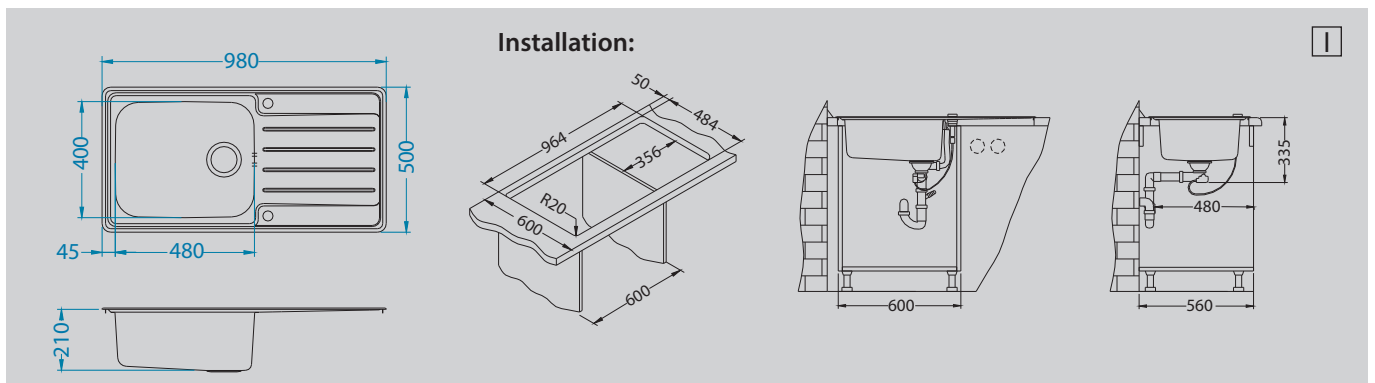

Accessories:

Included

**Waste kit
Pop-Up**
1127251

Optional

**Detergent
dispenser - PEAR**
1136559 - CHR

Chopping board
wooden
1016019

Roll-Up
1131412

Azeta-P
1096119
pg. 216

Billy-S
1098727
Pg. 221

Vela-P
1132183
pg. 220