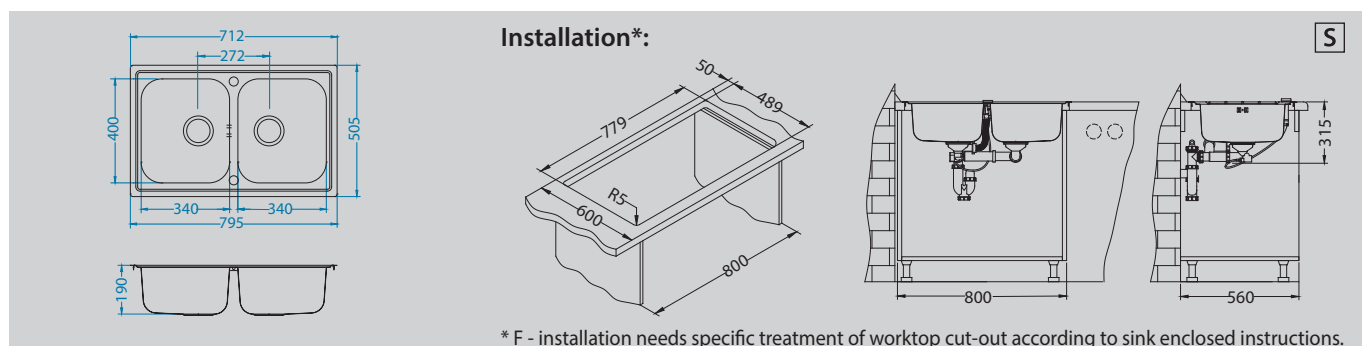

Accessories:

Included

Waste kit Pop-Up
1127257

Optional

Chopping board safety glass
1063063

Strainer bowl stainless
1062602

Chopping board wooden
1064565

Small chopping board wooden
1064566

Roll-Up
1131412

Eden
1088772
pg. 220

Vela-P
1132183
pg. 220