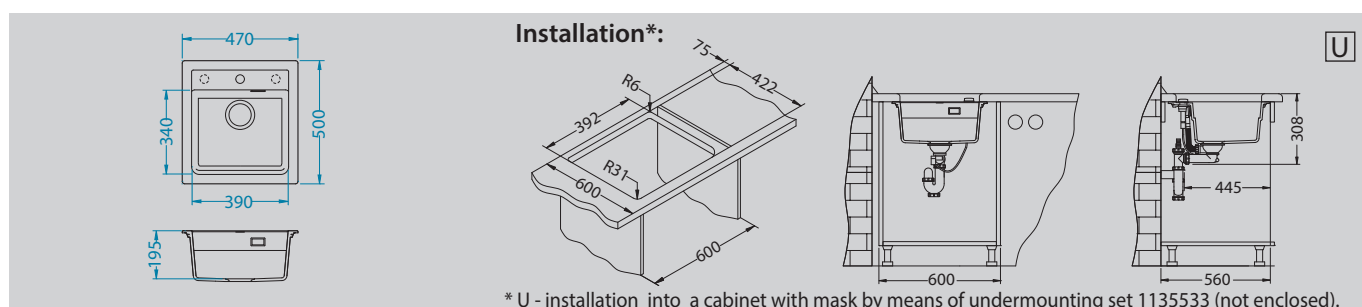

* U - installation into a cabinet with mask by means of undermounting set 1135533 (not enclosed).

Accessories:

Included

Waste kit
Pop-Up
1132823

Optional

Chopping board
wooden
1016018

Roll-Up - mini
1136662

Undermounting
set
1135533

Stainless pan
GN-1/2
1008733 - 20mm
1008732 - 40 mm
1008731 - 65 mm
1008730 - 100 mm

Stainless pan
GN-1/2-P
1008936 - 20mm
1008935 - 40 mm
1008902 - 65 mm
1134233 - 100 mm

Stainless pan
GN-1/3
1008747 - 20mm
1008746 - 40 mm
1008745 - 65 mm
1008744 - 100 mm

Detergent
dispenser - CALLAS
1129074 - G11
1129075 - G55
1129073 - G81
1129076 - G91

Cleo
pg. 223