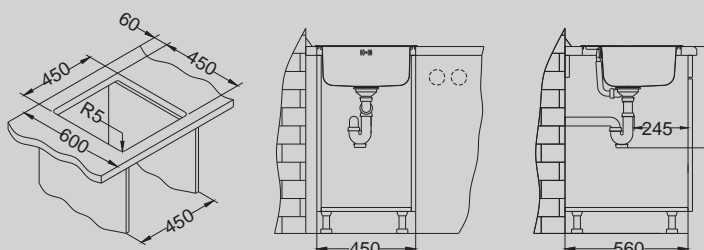

Installation: