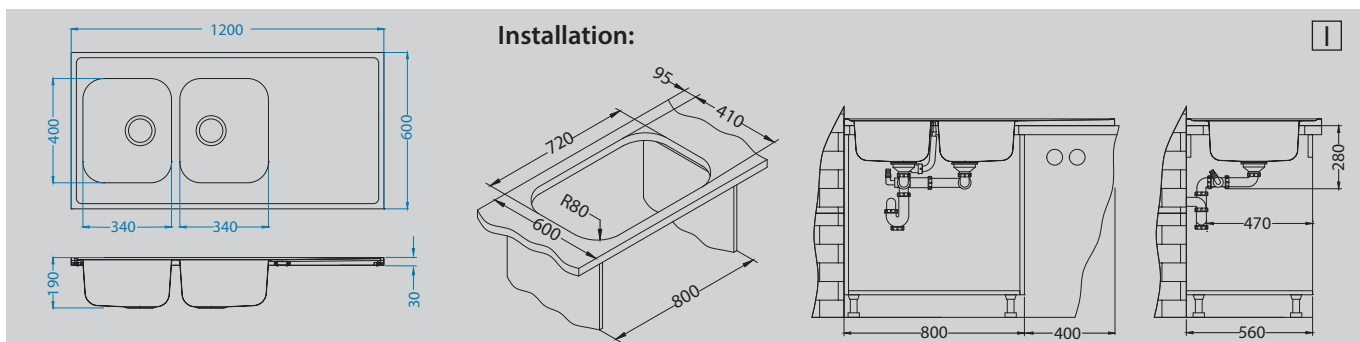

Installation:

I

Accessories:

Included

Waste kit
1130555

Optional

Chopping board
wooden
1016018

Strainer basket
CHR
1109414

Roll-Up
1131412

Detergent dispenser - PEAR
1136559 - CHR

Eden
1088772
pg. 220

Oz
1097968
pg. 219