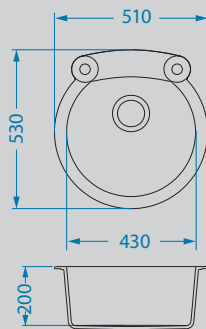

Roll 10

Size: Ø 510 x 530 mm
Bowl dimensions: Ø 430 x 200 mm
Cabinet size: 500 mm

surface	code	type	waste	Ø 35 mm	installation	packaging	PCS per carton/pallet
G11	1094963	single	3 1/2"	2x	I / U	carton	1 / 10
G22	1090966	single	3 1/2"	2x	I / U	carton	1 / 10
G55	1090968	single	3 1/2"	2x	I / U	carton	1 / 10
G91	1090969	single	3 1/2"	2x	I / U	carton	1 / 10

Installation:

Accessories:

Included

Waste kit
Pop-Up
1105296

Optional

Arc 110
pg. 222

Zina
1129057
pg. 222

Slim
1134831
pg. 220