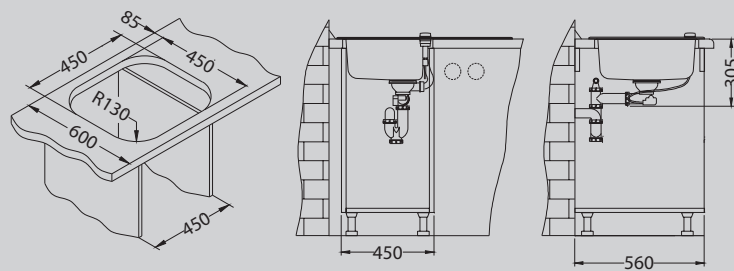

Installation:

Accessories:

Included

Wave Up 20	Wave 20
Waste kit Push Pop-Up 1123351	Waste kit Pop-Up 1127251

Optional

355 240		
Chopping board wooden 1016018	Arc 110 1126720 pg. 222	Eden 1088772 Pg. 220