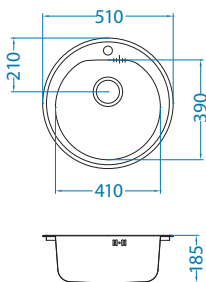

Form 30

Size: Ø 510 mm
Bowl dimensions: 410 x 390 x 185 mm
Cabinet size: 450 mm