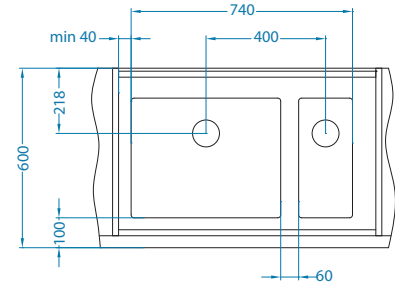

QUADRIX 10+50-U