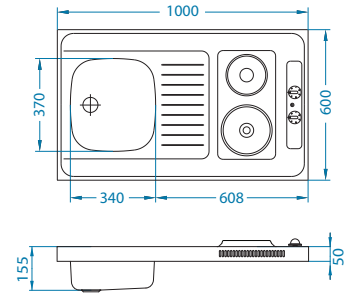

Combi Electra 100

Surface finish: SAT
Size: 1000x600x50 mm
Rated voltage: 230 V/50 Hz
Rated power input: 3000 W

In the cabinet under the hob unit, appropriate refrigerator or dishwasher can be installed.

Combi Electra 120

Surface finish: SAT
Size: 1200x600x50 mm
Rated voltage: 230 V/50 Hz
Rated power input: 3000 W

In the cabinet under the hob unit, appropriate refrigerator or dishwasher can be installed.

Combi Ceral 100 **NEW** Available from April 2021!

Surface finish: SAT
Size: 1000x600x70 mm
Rated voltage: 230 V/50 Hz
Rated power input: 3000 W

In the cabinet under the hob unit, appropriate refrigerator or dishwasher can be installed.

Optional accessories: