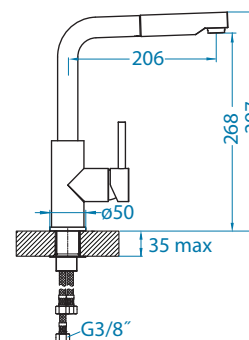

Arc 110

Zina

Siros-P

Selma