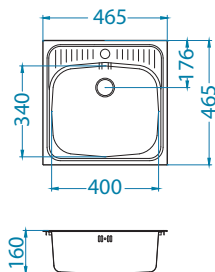

Chopping board
wooden
1016018

Strainer basket
CHR
1109414

Installation:

Basic 130

Size: 465 x 465 mm
 Bowl dimensions: 340 x 400 x 160 mm
 Cabinet size: 450 mm

surface	code	type	waste	installation	packaging	PCS per carton/pallet
NAT	1008825	reversible	1 1/2"	I	sleeve	0 / 68