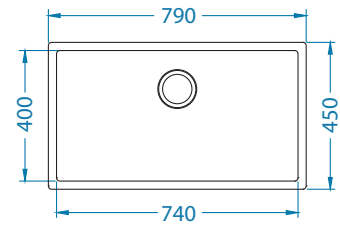

Monarch Quadrix

Colour:

GOLD COPPER BRONZE ANTHRACITE

Monarch Quadrix 60

Cabinet size: 800 mm - FS
900 mm - U

Bowl dimensions: 740 x 400 x 200 mm

Colour: GOLD, COPPER, BRONZE, ANTHRACITE

F S U