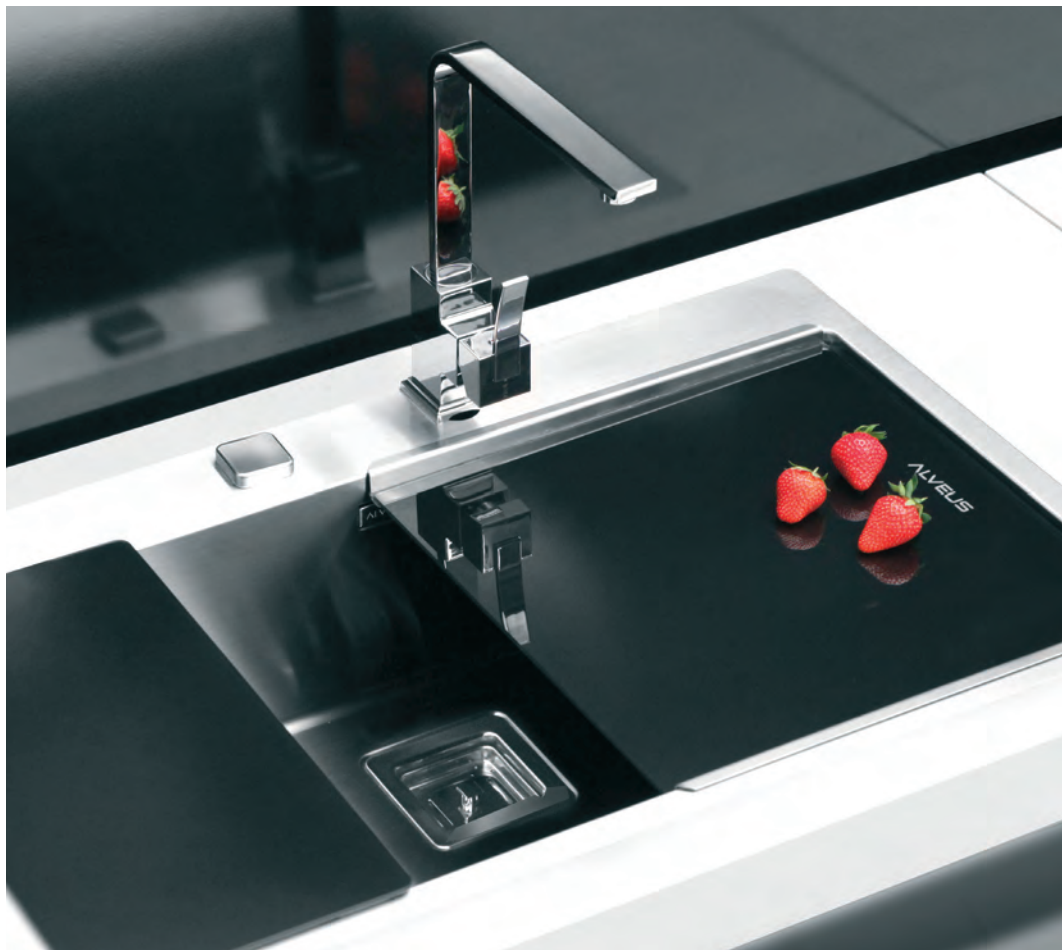

ALVEUS TriTop 400
1084325

ALVEUS BiBoard 400
1087884

Strainer bowl
stainless
1119835

Chopping board
wooden
1080029

Chopping board
safety glass
1084835 - black

Roll-Up
1131412

Detergent dispenser-KORK
1135800 - SAT

Lara-PS
1103779
pg. 216

STAINLESS STEEL

Jubilee

With 50 years of experience, passion, vision and a bit of courage Alveus launched a limited edition of a special kitchen sink - JUBILEE. Its combination of clean and organic lines will perfectly match the modern kitchen design and give it a bit of a kick with its flowy shape.