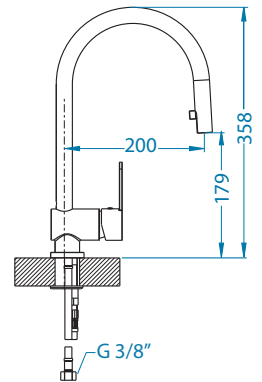

Eden

Arc 20 - P

Vela - P

Slim