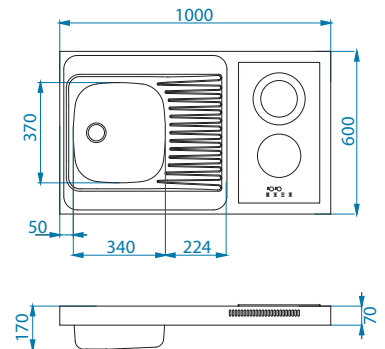

Combi Electra 100

Surface finish: SAT
Size: 1000x600x50 mm
Rated voltage: 230 V/50 Hz
Rated power input: 3000 W

In the cabinet under the hob unit, appropriate refrigerator or dishwasher can be installed.

Combi Electra 120

Surface finish: SAT
Size: 1200x600x50 mm
Rated voltage: 230 V/50 Hz
Rated power input: 3000 W

In the cabinet under the hob unit, appropriate refrigerator or dishwasher can be installed.

Combi Ceral 100 **NEW** Available from April 2021!

Surface finish: SAT
Size: 1000x600x70 mm
Rated voltage: 230 V/50 Hz
Rated power input: 3000 W

In the cabinet under the hob unit, appropriate refrigerator or dishwasher can be installed.

Optional accessories: