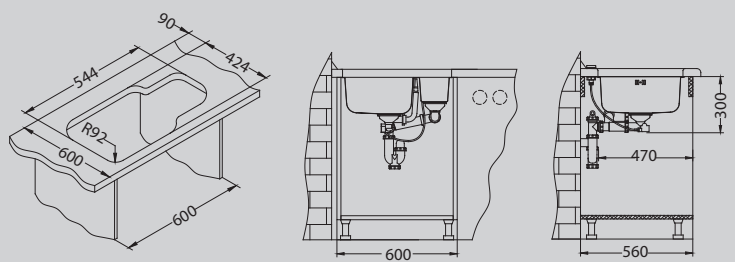

Installation: