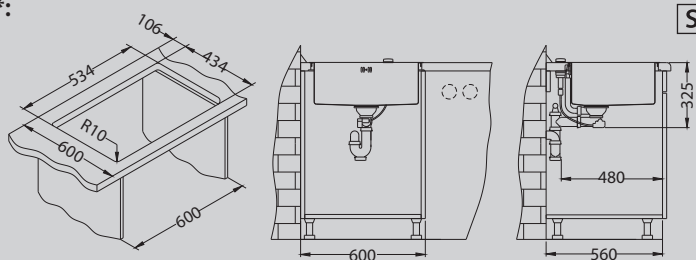

Installation*:

* F - installation needs specific treatment of worktop cut-out according to sink enclosed instructions.