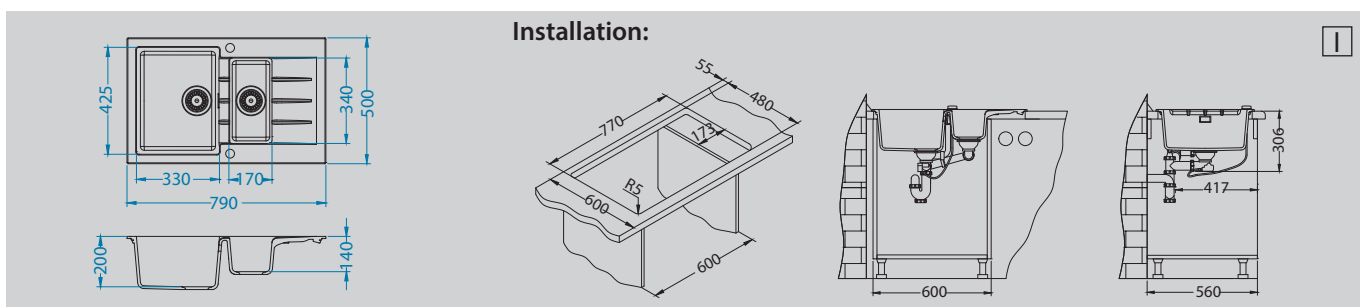

Accessories:

Included

Waste kit Pop-Up
1132822

Optional

Chopping board
wooden
1133157

Strainer bowl
stainless
1122700

Roll-Up
1131412

Siros - P
pg. 222

Cleo
pg. 223

Zina
pg. 222