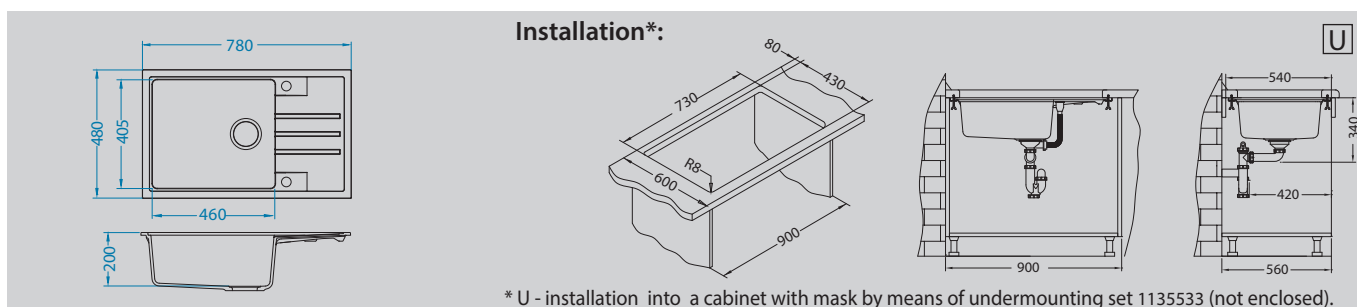

Accessories:

Included

Waste kit
1117292

Optional

Chopping board
wooden
1080029

Strainer bowl
stainless
1119835

Undermounting
set
1135533

Delos-P
pg. 223

Zina
pg. 222

Arc 110
pg. 222

Oz
1097968
pg. 219