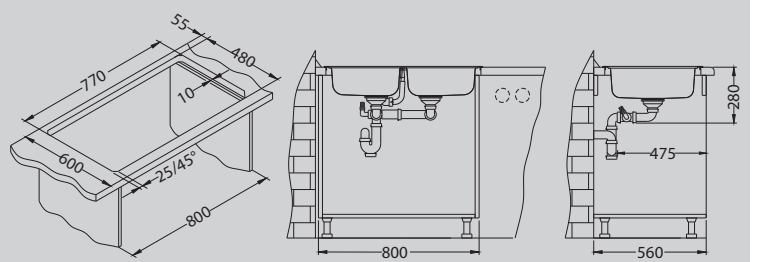

Installation: