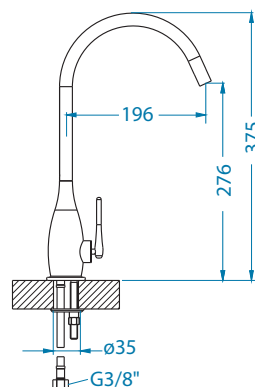

Arc 80

Pixy

Romi - P

Nerina - PS