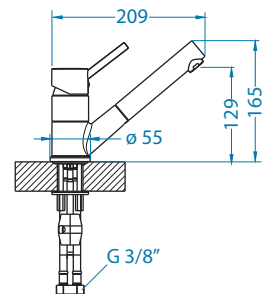

1088776 CHR