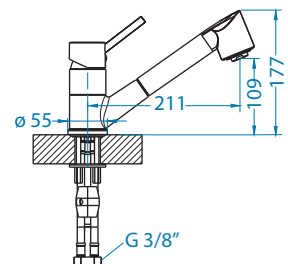

1088774 CHR
1088775 CHR ⚡