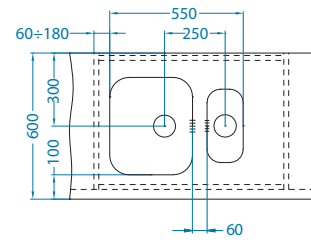

Variant bowl configurations U

cabinet width 800 mm

Variant 10+Variant 110

Waste kit: 1130559
Waste kit pop-up: 1127258

Variant 20+Variant 110

Waste kit: 1130559
Waste kit pop-up: 1127258

Variant 40+Variant 110