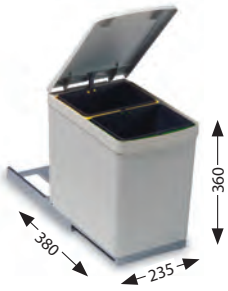

Albio 10

1090331

1090332