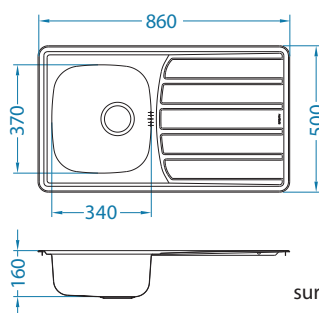

Zoom 30

Size: 860 x 500 mm
Bowl dimensions: 340 x 370 x 160 mm
Cabinet size: 450 mm