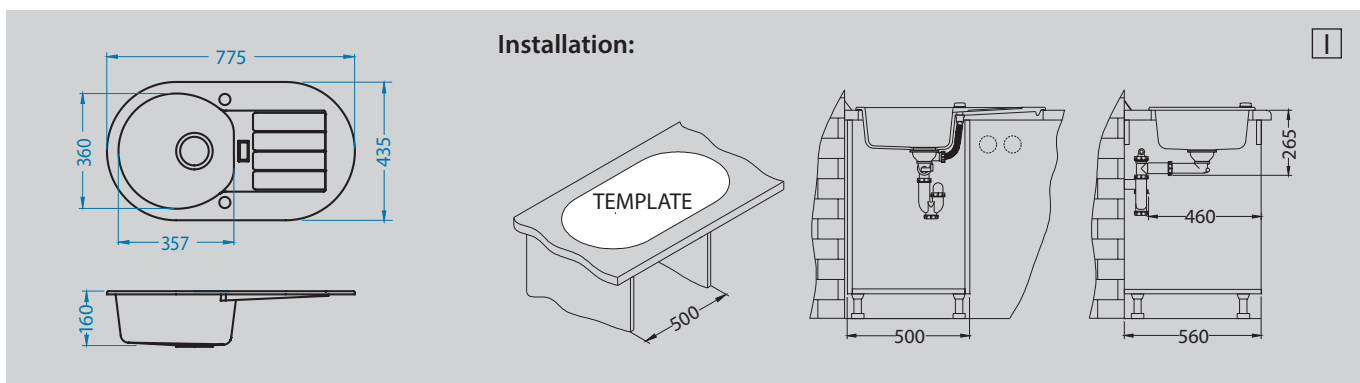

Accessories:

Included

**Waste kit
Pop-Up**
1105297

Optional

Arc 110
1129057
pg. 222

Zina
1129057
pg. 222

Quadra
1126719
pg. 219