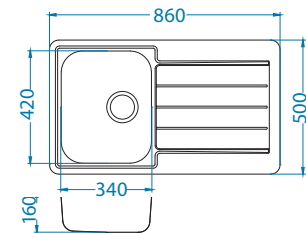

packaging PCS per carton/pallet
carton 1 / 12

Monarch Line 60

Cabinet size: 500 mm
Bowl dimensions: 340 x 420 x 160 mm
Colour: GOLD, COPPER, BRONZE, ANTHRACITE