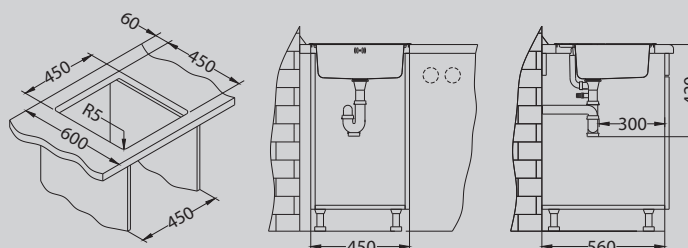

NAT - smooth

Accessories:

Waste kit
1011717

Chopping board
wooden
1016018

Strainer basket
CHR
1109414

Installation:

Basic 140

Size: 465 x 465 mm
 Bowl dimensions: 340 x 400 x 185 mm
 Cabinet size: 450 mm