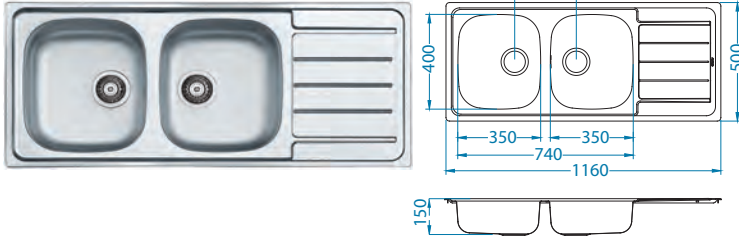

Line 100

Size: 1160 x 500 mm
Bowl dimensions: 350 x 400 x 150 mm
350 x 400 x 150 mm
Cabinet size: 800 mm