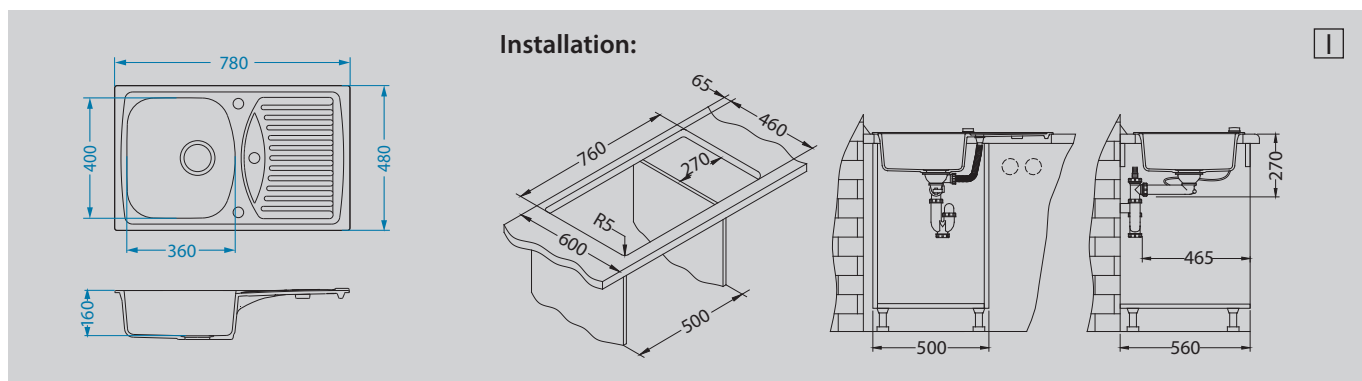

Accessories:

Included

Waste kit
Pop-Up
1113101

Optional

Arc 110
pg. 222

Zina
1129057
pg. 222

Pixy
1132175
pg. 218