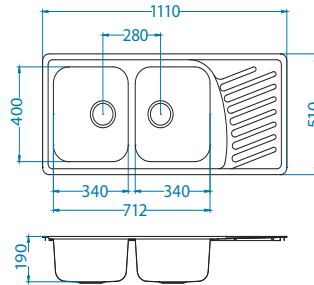

Elegant 70

Size: 1110 x 510 mm
Bowl dimensions: 340 x 400 x 190 mm
340 x 400 x 190 mm
Cabinet size: 800 mm