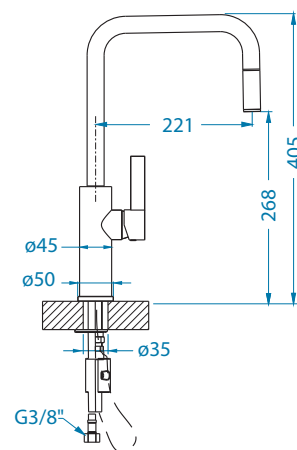

Arc 80

Pixy

Romi - P

Nerina - PS