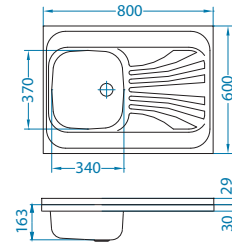

Classic 30

Size: 800 x 600 mm
Bowl dimensions: 340 x 370 x 163 mm
Installation: sit-on

surface	code	type	waste	installation	packaging	PCS per carton/pallet
NAT	1009076	left	1 1/2"	L	sleeve	0 / 36
NAT	1009077	right	1 1/2"	L	sleeve	0 / 36

NAT - smooth