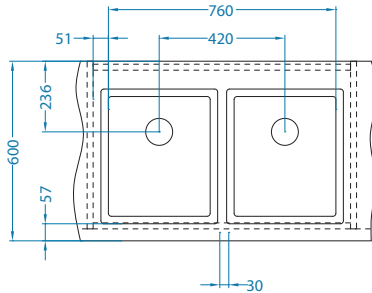

QUADRIX 20+20-FS