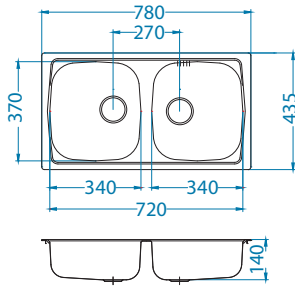

Basic 160

Size: 780 x 435 mm
Bowl dimensions: 340 x 370 x 140 mm
Cabinet size: 800 mm