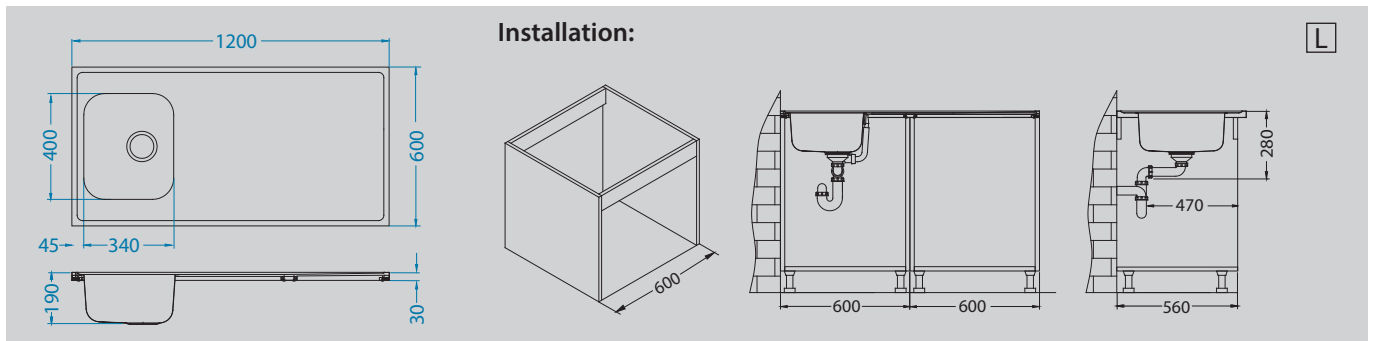

Accessories:

Included

Waste kit
1130551

Optional

Chopping board
wooden
1016018

Strainer basket
CHR
1109414

Roll-Up
1131412

Detergent
dispenser - PEAR
1136559 - CHR

Eden
1088772
pg. 220

Oz
1097968
pg. 219