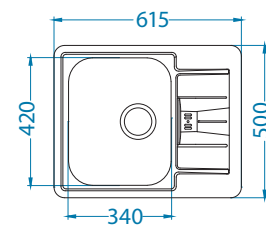

packaging PCS per carton/pallet
carton 1 / 14

For installation info see pages 153 and 155.

Accessories:

Included

Waste kit

Optional

Chopping board
safety glass
1063063

Strainer bowl
1069009 - gold
1069008 - cooper
1103811 - bronze
1078591 - anthracite

Chopping board
wooden
1064565

Small chopping board
wooden
1064566