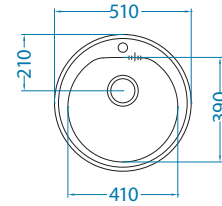

Detergent dispenser-KORK
 1129079 - gold
 1135542 - copper
 1135543 - bronze
 1135544 - anthracite

Monarch Form

Colour:

Monarch Form 30

Cabinet size: 450 mm
 Bowl dimensions: Ø 410 x 185 mm
 Colour: GOLD, COPPER, BRONZE, ANTHRACITE