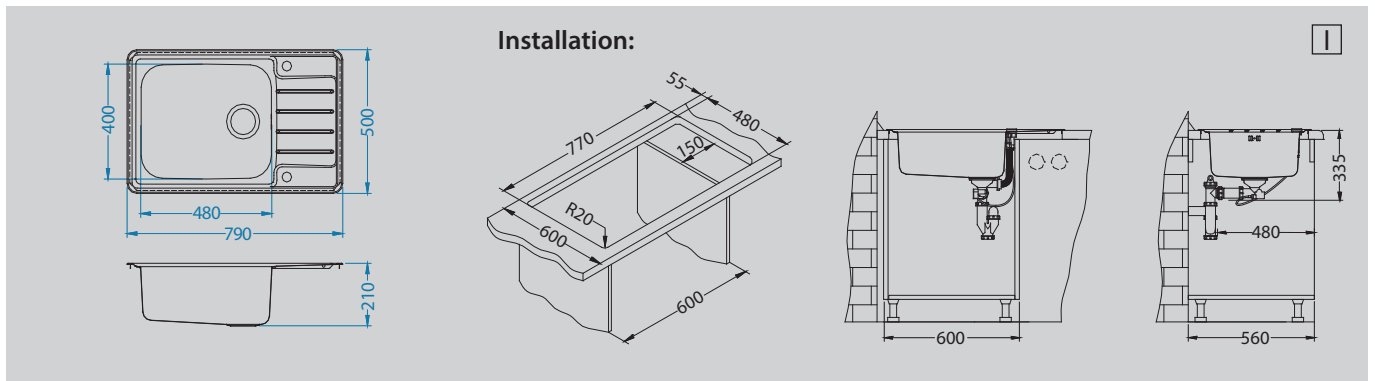

Accessories:

Included

Waste kit Pop-Up
1127251

Optional

Detergent dispenser - PEAR
1136559 - CHR

Chopping board
wooden
1016019

Roll-Up
1131412

Azeta-P
1096119
pg. 216

Billy-S
1098727
Pg. 221

Vela-P
1132183
pg. 220