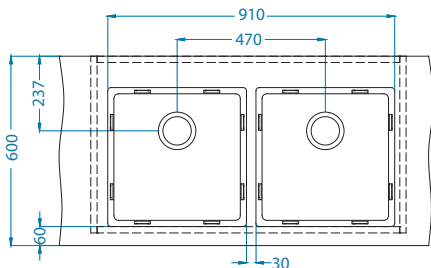

KOMBINO 30 - 2X