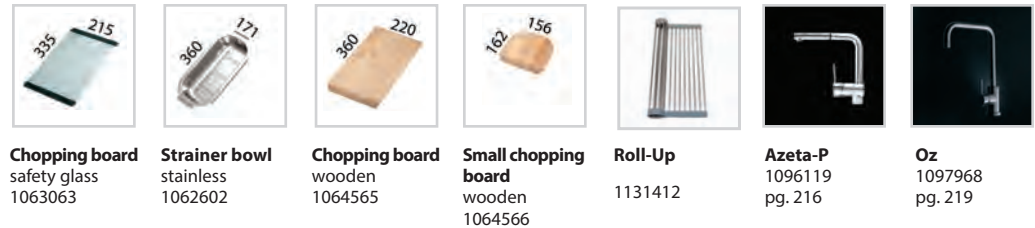

S

* F - installation needs specific treatment of worktop cut-out according to sink enclosed instructions.

Accessories:

Included

Optional

Line Maxim 80 | Line Max 80

Size: 790 x 500 mm
 Cabinet size: 500 mm

STAINLESS STEEL