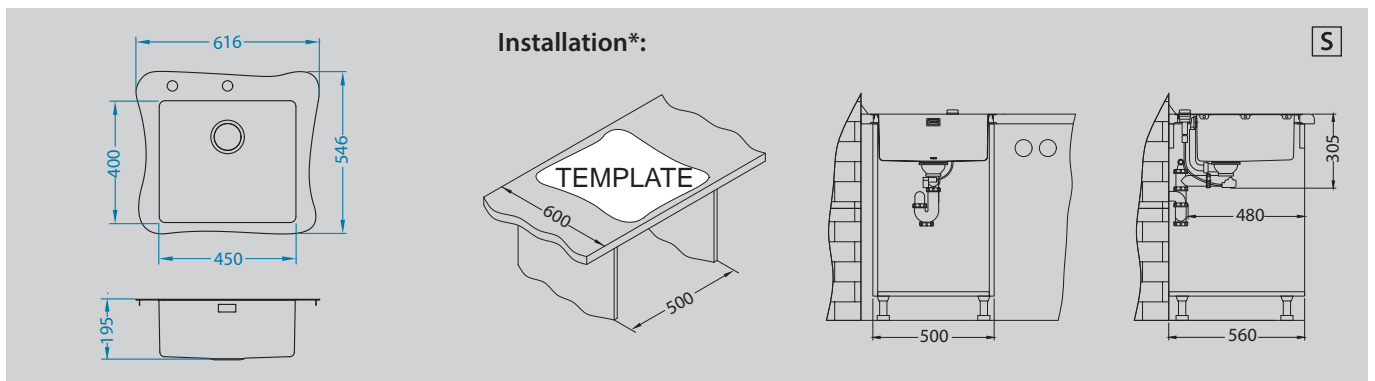

Accessories:

Included

**Waste kit
Push Pop-Up**
1123351

Chopping board
wooden
1080029

Roll-Up
1131412