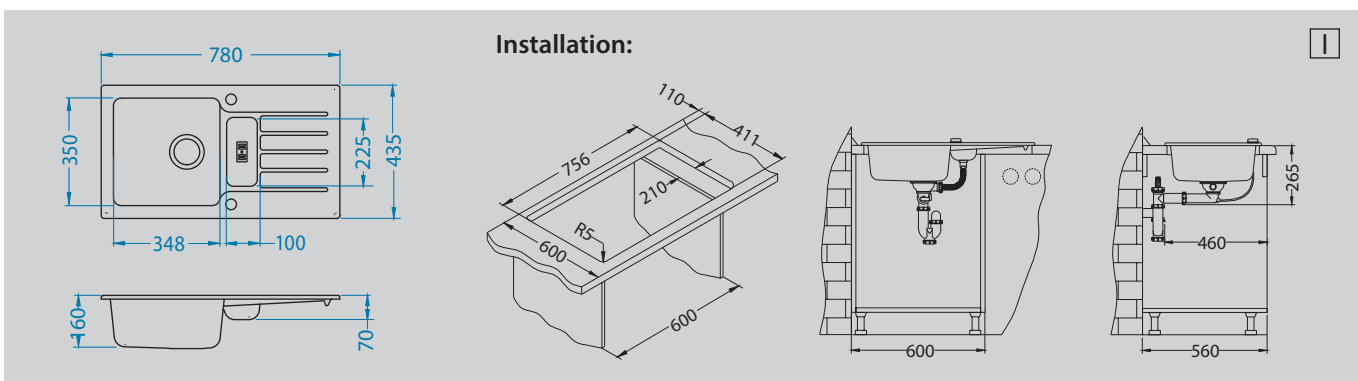

Niagara 70

Size: 780 x 435 mm
 Bowl dimensions: 348 x 350 x 160 mm
 100 x 225 x 70 mm
 Cabinet size: 600 mm

COMPOSITE MATERIAL

surface	code	type	waste	Ø 35 mm	installation	packaging	PCS per carton/pallet
	1100890	reversible	3 1/2"	2x	I	carton	1 / 12
	1089486	reversible	3 1/2"	2x	I	carton	1 / 12
	1089487	reversible	3 1/2"	2x	I	carton	1 / 12