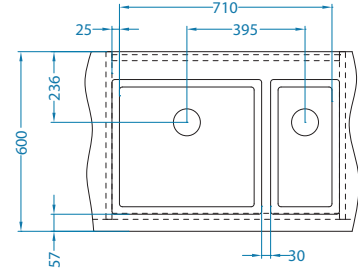

Chopping board wooden
1080029

Laguna
1088536
pg. 217

Quadrix bowl configurations FS

Cabinet width 800 mm

QUADRIX 10+20-FS

QUADRIX 10+30-FS

QUADRIX 10+40-FS

Cabinet width 900 mm