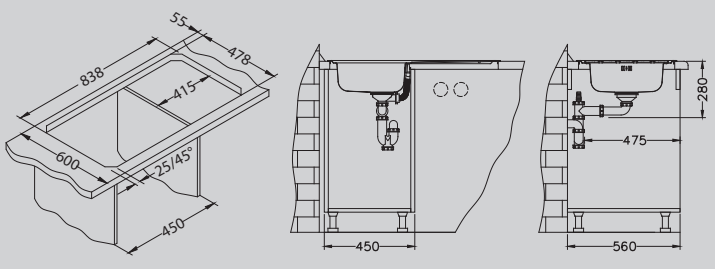

Installation: