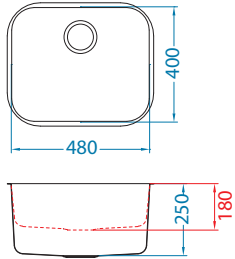

Variant 10

Size: 526 x 446 mm - FS
508 x 428 mm - U
Bowl dimensions: 480 x 400 x 250 mm
480 x 400 x 180 mm

Accessories:

surface	code	depth	waste	installation	packaging	PCS per carton/pallet
SAT	1009252	250 mm	3 1/2"-D*	U	PE-bag	5 / 30
SAT	1090271	180 mm	3 1/2"-D*	F/S	carton	1 / 14
SAT	1042481	180 mm	3 1/2"-D*	U	PE-bag	6 / 36

SAT - satin

D* Waste at longer bowl side

Chopping board
wooden
1016019

Detergent dispenser - PEAR
1136559 - CHR

Waste
1130534

Waste pop-up
1127247

Waste kit
1130551

Waste kit pop-up
1127251