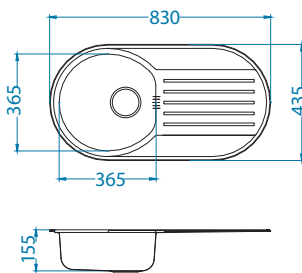

SAT - satin NAT - smooth LEI - leinen

Accessories:

Waste kit
1130537

Chopping board
wooden
1079588

Detergent dispenser
1016099 - CHR-P

Installation:

Form 40

Size: 830 x 435 mm
 Bowl dimensions: 365 x 365 x 155 mm
 Cabinet size: 450 mm