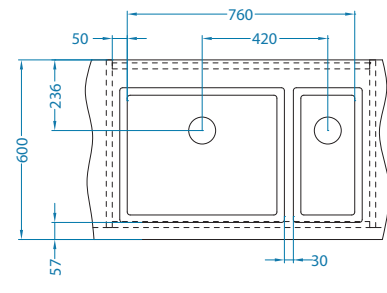

QUADRIX 10+50-FS