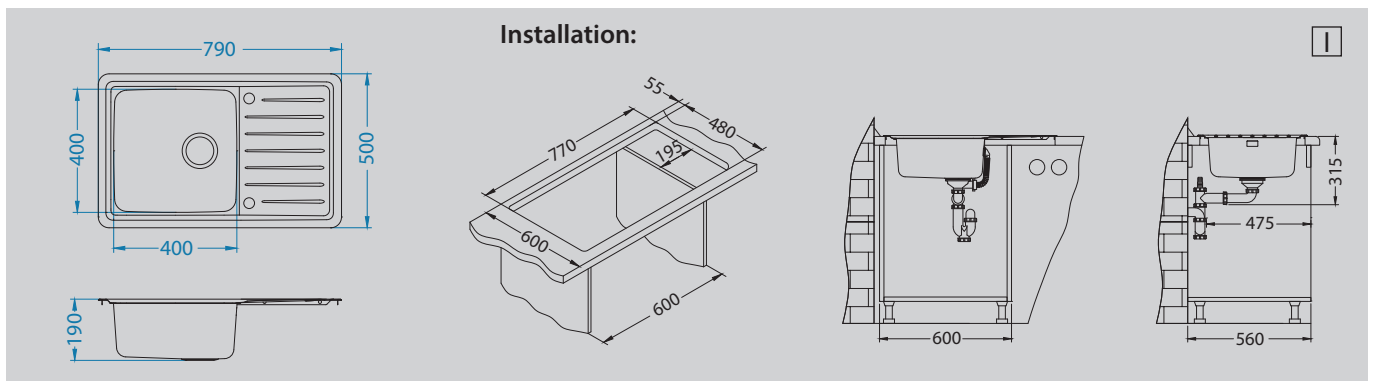

Accessories:

Included

**Waste kit
Pop-Up**
1127251

Optional

Strainer bowl
stainless
1119835

Chopping board
wooden
1016019

Azeta-P
1096119
pg. 216

Columba
1132181
Pg. 219