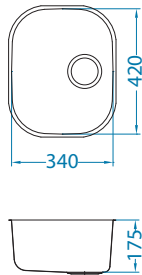

Variant 20

Size: 360 x 440 mm
Bowl dimensions: 340 x 420 x 175 mm

Accessories:

surface	code	depth	waste	installation	packaging	PCS per carton/pallet
SAT	1009012	175 mm	3 1/2"	U	PE-bag	5 / 75

SAT - satin