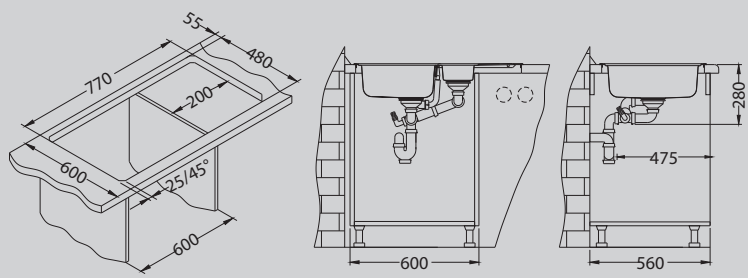

Installation: