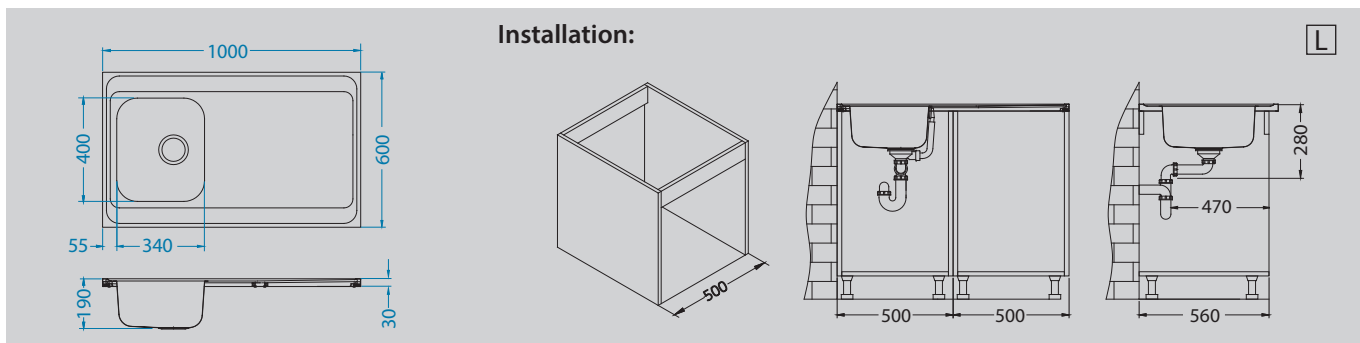

Accessories:

Included

Waste kit
1130551

Optional

Chopping board
wooden
1016018

Strainer basket
CHR
1109414

Roll-Up
1131412

Detergent
dispenser - PEAR
1136559 - CHR

Eden
1088772
pg. 220

Oz
1097968
pg. 219