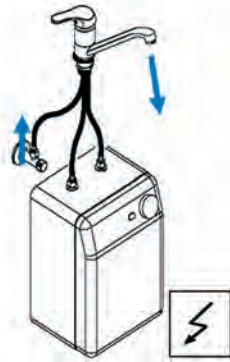

Legend:

- SAT ..... satin finish
- CHR ..... polished chrome
- CHR-BR ..... brushed chrome
- NIC-BR ..... brushed nickel
- ⚡ ..... tap designed for operation with un-pressurised electric boiler

flow of cold water