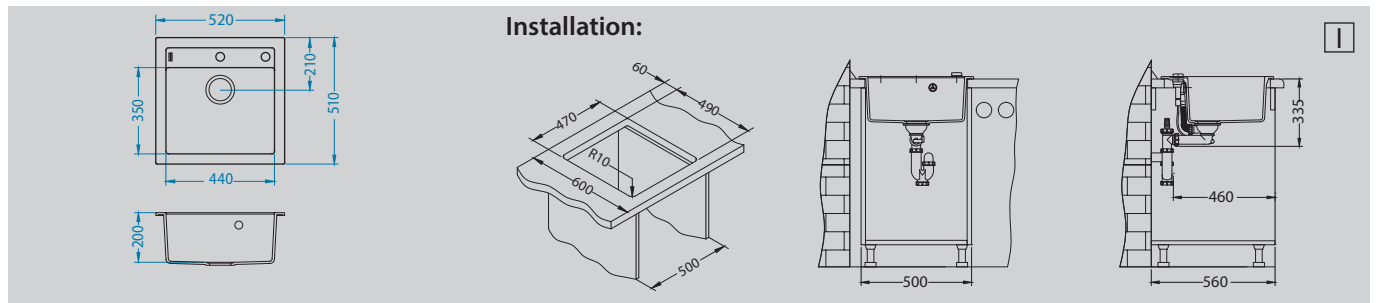

* U - installation by means of undermounting set 1135533 (not enclosed).

Accessories:

Included

Waste kit
Pop-Up
1127249

Optional

Chopping board
wooden
1110610

Undermounting
set
1135533

Detergent
dispenser - KORK
1129080

Cleo
pg. 223

Zina
pg. 222

Selma
pg. 222

Siros - P
pg. 222