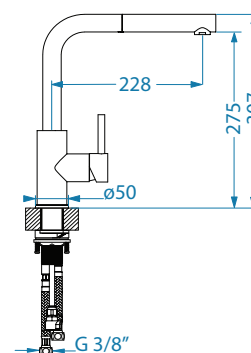

Choice

Lara - PS

Azeta - P

Zeos-P

NEW MODEL