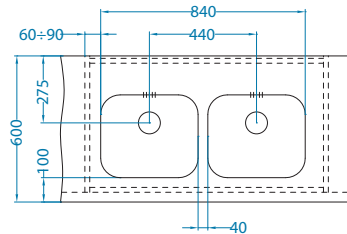

Variant 40-2x

Waste kit: 1130559
Waste kit pop-up: 1127258