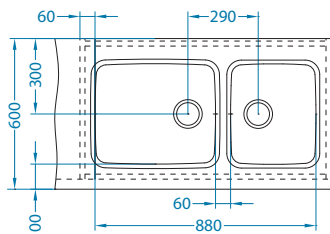

Luno 40+Luno 20