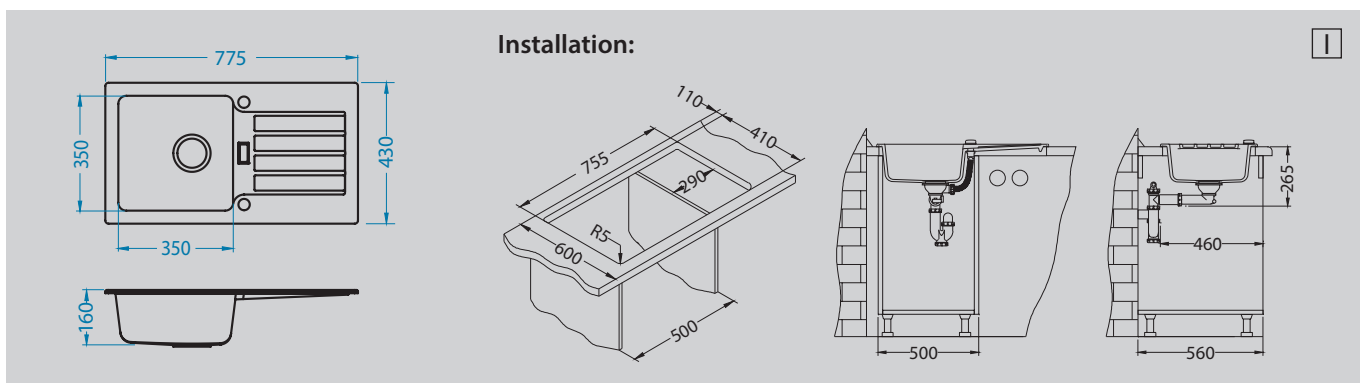

Accessories:

Included

Waste kit Pop-Up
1105297

Optional

Arc 110
1129057
pg. 222

Zina
1129057
pg. 222

Quadra
1126719
pg. 219