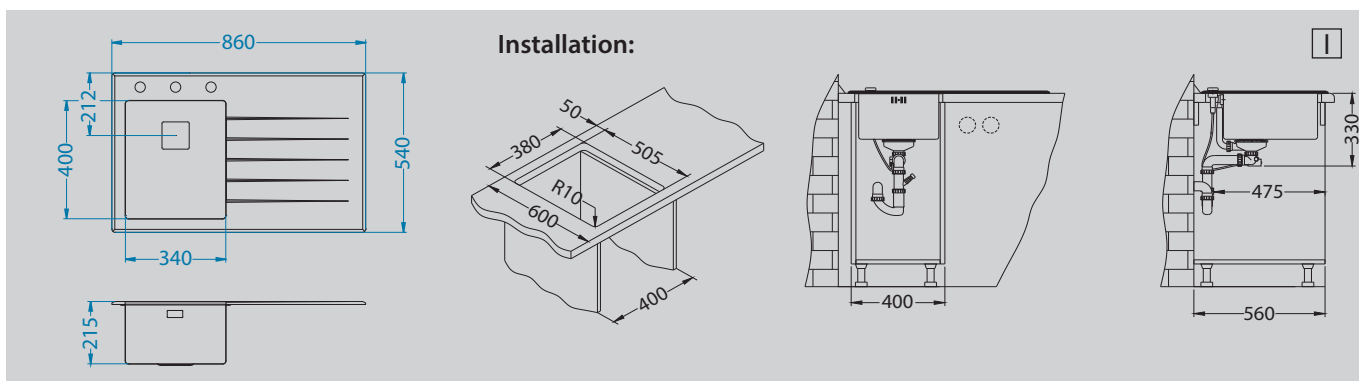

Accessories:

Included

Waste kit Pop-Up
1133398

Detergent dispenser-KORK
1129080-CHR

Strainer bowl stainless
1119835