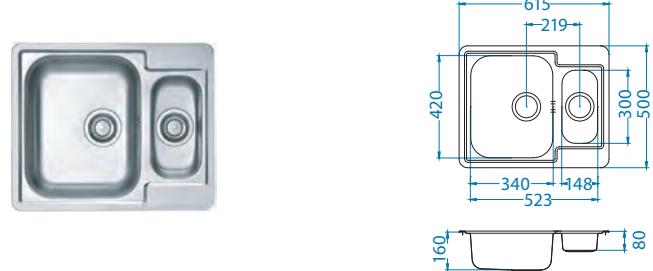

NAT - smooth LEI - leinen

Accessories:

Included	Optional		
Waste kit 1130555	Chopping board safety glass 1063063	Strainer bowl stainless 1062602	Chopping board wooden 1064565

Installation:

Line 50

Size: 615 x 500 mm
 Bowl dimensions: 340 x 420 x 160 mm
 148 x 300 x 80 mm
 Cabinet size: 600 mm