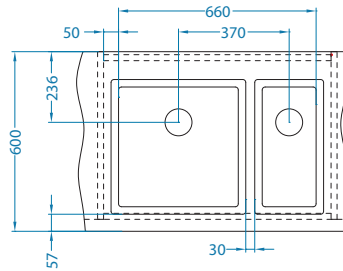

Chopping board wooden
1080029

Laguna
1088536
pg. 217

Quadrix bowl configurations FS

Cabinet width 800 mm

QUADRIX 10+20-FS

QUADRIX 10+30-FS

QUADRIX 10+40-FS

Cabinet width 900 mm