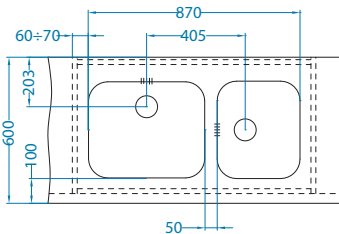

cabinet width 1000 mm

Variant 10+Variant 40

Waste kit: 1130559
Waste kit pop-up: 1127258