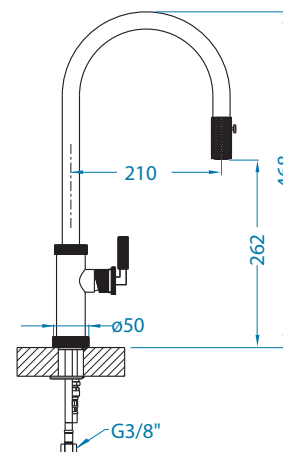

Arc 80

Pixy

Romi - P

Nerina - PS