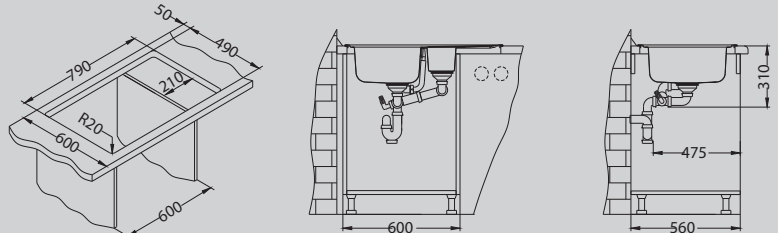

Installation: