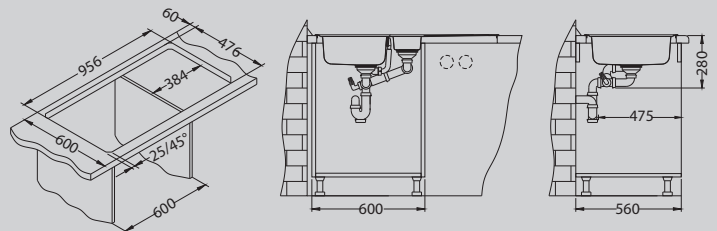

NAT - smooth

Accessories:

Included

Waste kit
1130555

Chopping board
safety glass
1063063

Strainer bowl
stainless
1062602

Chopping board
wooden
1064565

Installation: