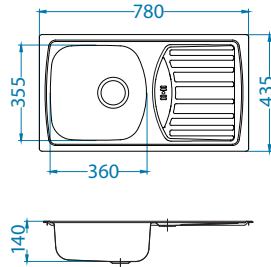

Basic 150

NEW

Available from February 2021!

Size: 780 x 435 mm
Bowl dimensions: 360 x 355 x 140 mm
Cabinet size: 450 mm