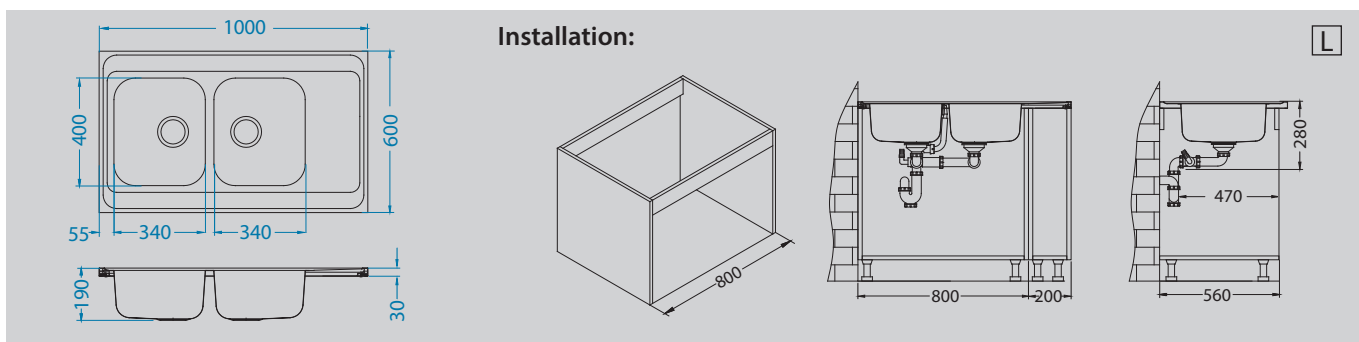

Accessories:

Included

Waste kit
1130555

Optional

Chopping board
wooden
1016018

Strainer basket
CHR
1109414

Roll-Up
1131412

Detergent dispenser - PEAR
1136559 - CHR

Eden
1088772
pg. 220

Oz
1097968
pg. 219