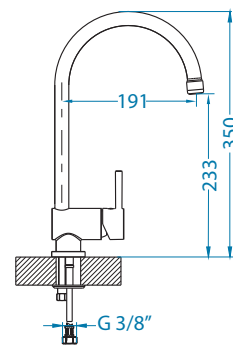

Arc 110

Zina

Siros-P

Selma