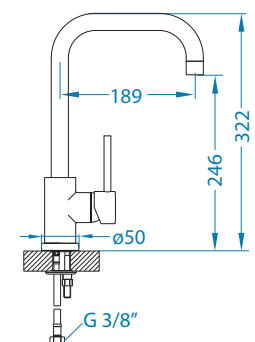

1134858 - gold

1134857 - copper

1134854 - anthrazite

1134855 - bronze

Zeos-P Monarch NEW MODEL

Zina Monarch NEW MODEL

Choice

1103780 CHR