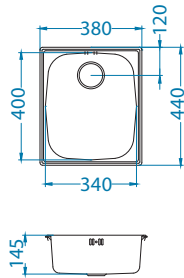

NAT - smooth LEI - leinen

Accessories:

Installation:

Waste kit
1130554

Chopping board
wooden
1080591

Detergent dispenser
1016099 - CHR-P

Basic 10

Size: 380 x 440 mm
 Bowl dimensions: 340 x 400 x 145 mm
 Cabinet size: 400 mm