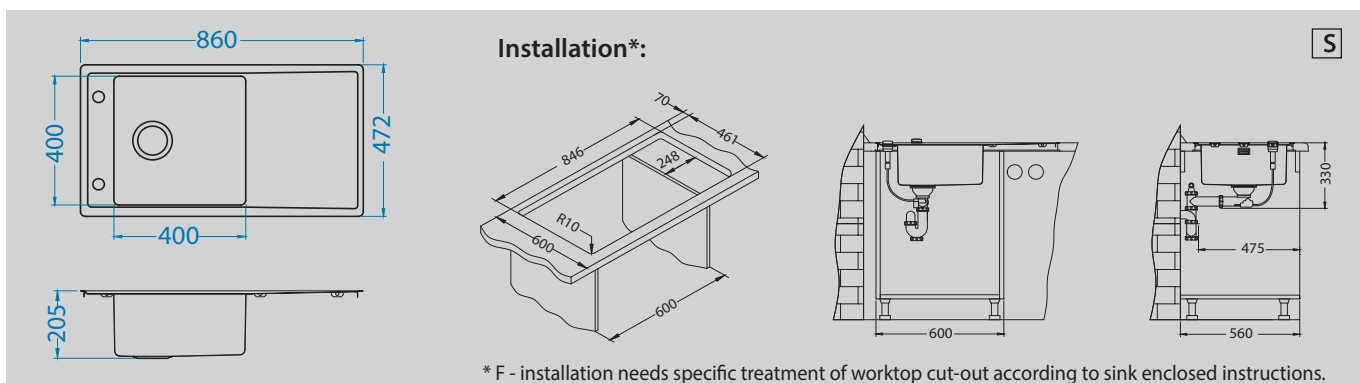

Accessories:

Included

Waste kit Pop-Up
1127252

Optional

Strainer bowl stainless
1119835

Chopping board wooden
1080029

Chopping board safety glass
1084835

Roll-Up
1131412

Detergent dispenser - KORK
1129080 - CHR

Arc 20-P
1115261
Pg. 220

Lara-PS
1103779
pg. 216

Vela-P
1132183
pg. 220