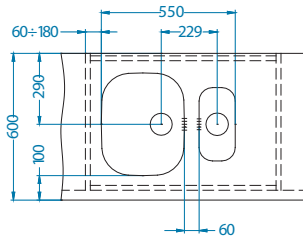

Variant bowl configurations U

cabinet width 800 mm

Variant 10+Variant 110

Waste kit: 1130559
Waste kit pop-up: 1127258

Variant 20+Variant 110

Waste kit: 1130559
Waste kit pop-up: 1127258

Variant 40+Variant 110