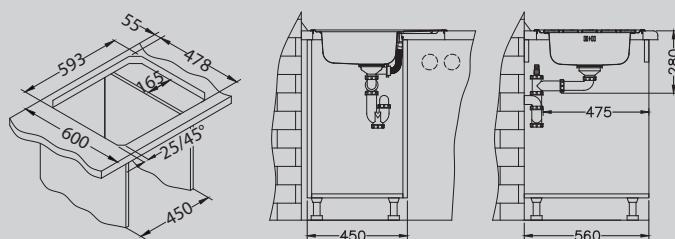

Installation: