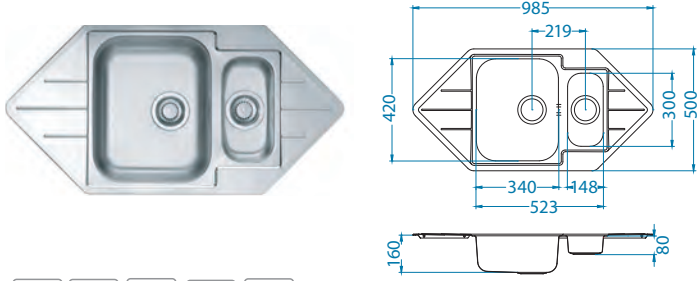

Line 40

Size: 985 x 500 mm
Bowl dimensions: 340 x 420 x 160 mm
148 x 300 x 80 mm
Cabinet size: corner 900 x 900 mm
line 600 mm