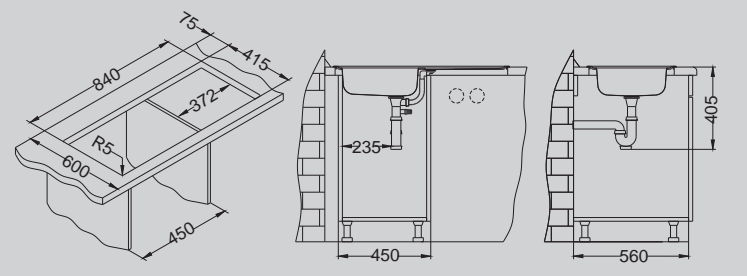

Installation: