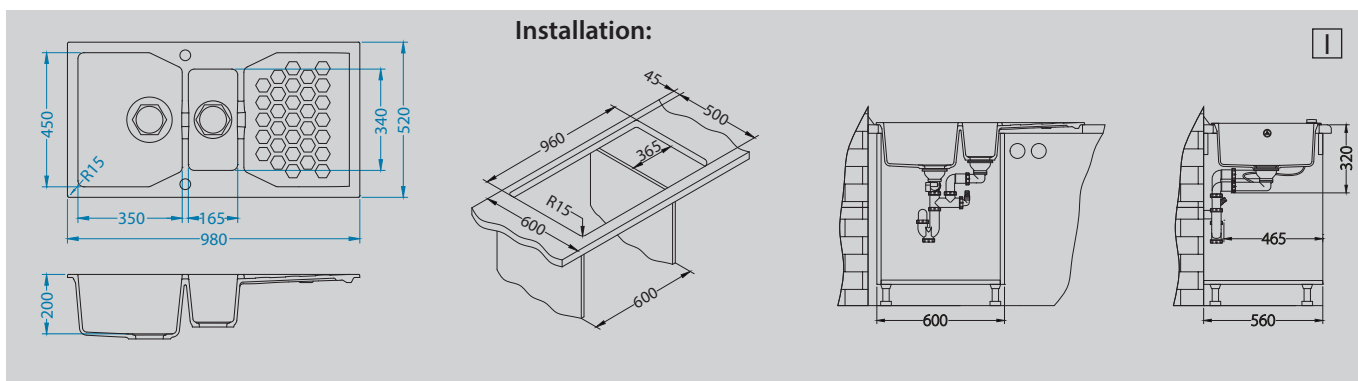

Accessories:

Included

Waste kit
Pop-Up
1104729

Optional

Chopping board
wooden
1110609

Siros - P
pg. 222

Cleo
pg. 223

Zina
pg. 222

Azeta-P
1096119
pg. 216