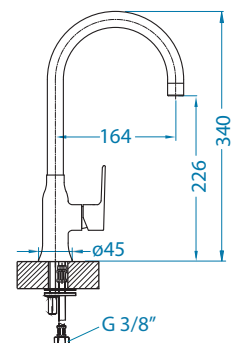

Eden

Arc 20 - P

Vela - P

Slim