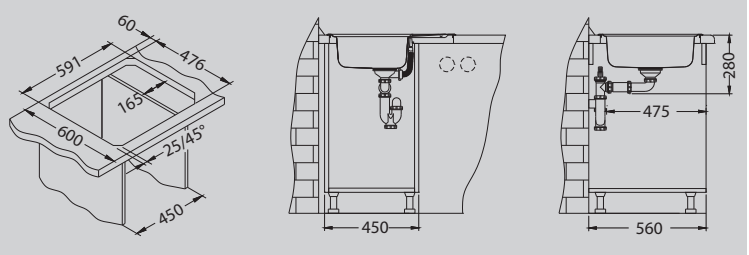

Installation: