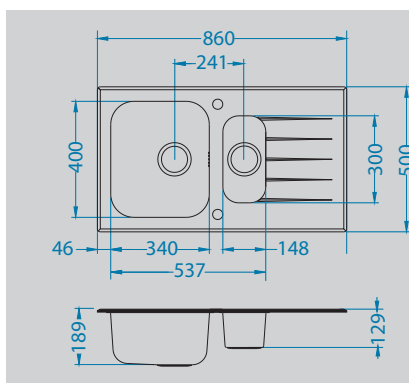

Glassix Up 20 | Glassix 20

Size: 860 x 500 mm
Bowl dimensions: 340 x 400 x 180 mm
148 x 300 x 120 mm
Cabinet size: 600 mm

TEMPERED GLASS

Glassix Up 20

glass top sink	code	type	waste	Ø 35 mm	installation	packaging	PCS per carton/pallet
white	SAT 1123822	reversible	3 1/2"	2x	I	carton	1 / 6
black	SAT 1123823	reversible	3 1/2"	2x	I	carton	1 / 6
*	SAT 1123824	reversible	3 1/2"	2x	I	carton	1 / 6

Glassix 20

glass top sink	code	type	waste	Ø 35 mm	installation	packaging	PCS per carton/pallet
white	SAT 1100016	reversible	3 1/2"	2x	I	carton	1 / 6
black	SAT 1100015	reversible	3 1/2"	2x	I	carton	1 / 6
*	SAT 1102932	reversible	3 1/2"	2x	I	carton	1 / 6

SAT - satin

* RAL/Graphics on request with min. resolution 250 dpi

Installation:

Accessories:

Included

Glassix Up 20	Glassix 20
Waste kit Push Pop-Up 1123353	Waste kit Pop-Up 1117892

Optional

355 240	148 300		
Chopping board wooden 1016018	Strainer bowl stainless 1056616	Roll-Up 1131412	Vela-P 1132183 pg. 220