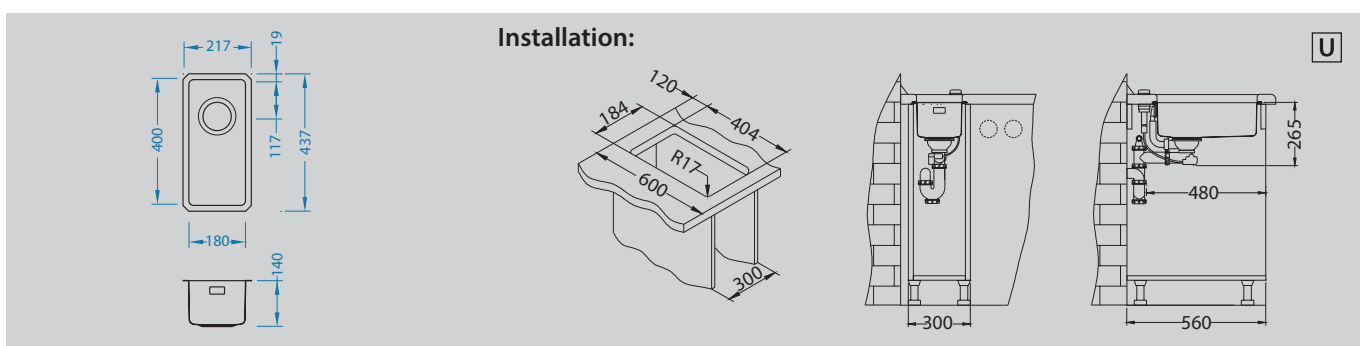

Accessories:

Waste Pop-Up
1127247

Waste kit Pop-Up
1127251

Strainer bowl stainless
1119835

Roll-Up
1131412

Azeta-P
1096119
pg. 216

Billy-S
1098727
Pg. 221