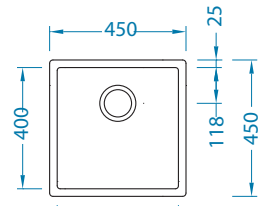

Monarch Quadrix

Colour:

Monarch Quadrix 20

Cabinet size: 400 mm - FS
500 mm - U
Bowl dimensions: 340 x 400 x 200 mm
Colour: GOLD, COPPER, BRONZE, ANTHRACITE

F S U

1103316 1122688 1103318 1103317

packaging PCS per carton/pallet
carton 1 / 14

Monarch Quadrix 30

Cabinet size: 450 mm - FS
600 mm - U
Bowl dimensions: 400 x 400 x 200 mm
Colour: GOLD, COPPER, BRONZE, ANTHRACITE

F S U

1103319 1122689 1103381 1103320

packaging PCS per carton/pallet
carton 1 / 14

Monarch Quadrix 50

Cabinet size: 600 mm - FS
800 mm - U
Bowl dimensions: 500 x 400 x 200 mm
Colour: GOLD, COPPER, BRONZE, ANTHRACITE

F S U

1103382 1122691 1103384 1103383

packaging PCS per carton/pallet
carton 1 / 14

For installation info see pages 77, 78 and 80

Accessories:

Included

Waste
1127129 - gold
1127132 - copper
1127131 - bronze
1127130 - anthracite

Optional

Waste trap
1068989

Waste trap (double bowl)
1033153

Undermounting set
1119093

Strainer bowl
1119836 - gold
1119837 - anthracite
1119839 - bronze
1119838 - copper

Chopping board safety glass
1084835 - black

Chopping board
wooden
1080029

Detergent dispenser-PLUM
1129081 - gold
1129082 - copper
1135809 - bronze
1135810 - anthracite

Detergent dispenser-KORK
1129079 - gold
1135542 - copper
1135543 - bronze
1135544 - anthracite