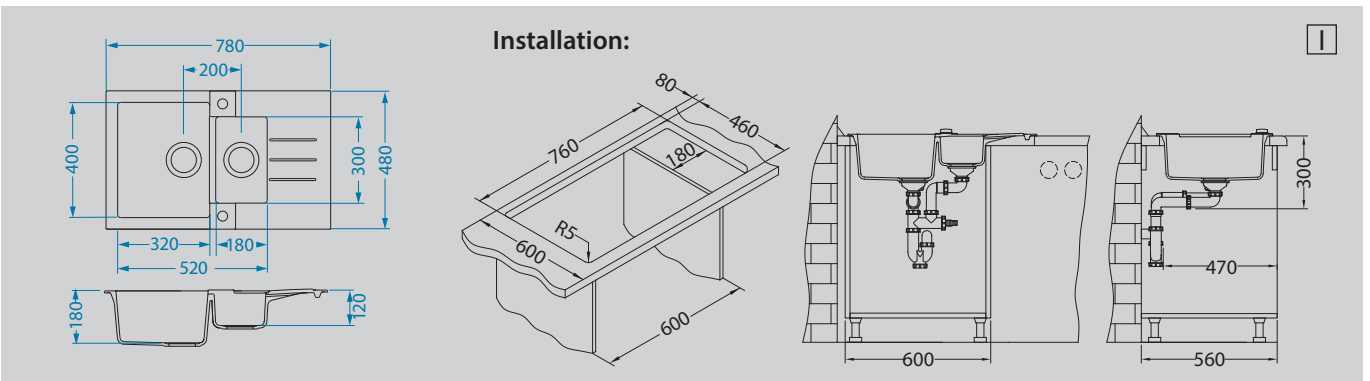

Accessories:

Included

Waste kit
Pop-Up
1105299

Optional

Chopping board
wooden
1099620

Arc 110
pg. 222

Zina
1129057
pg. 222

Quadra
1126719
pg. 219