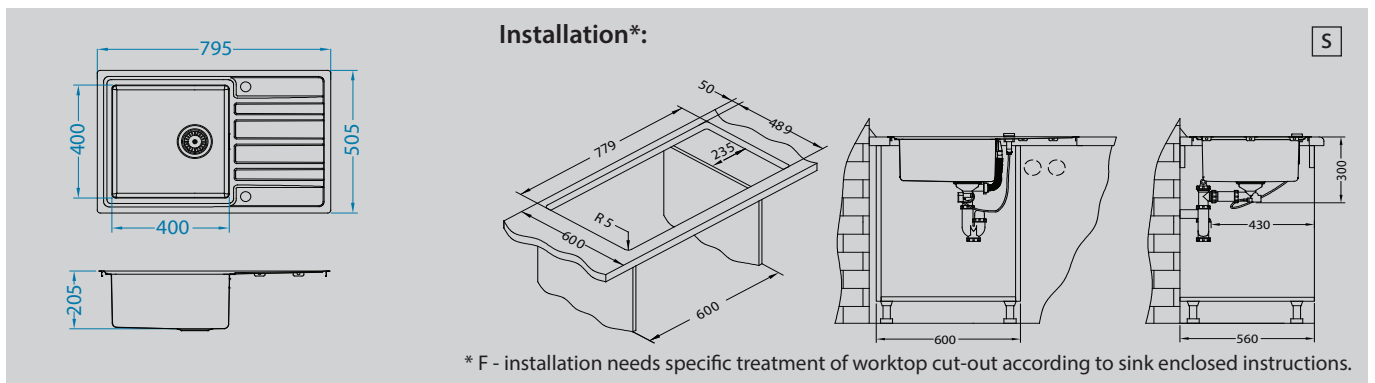

Accessories:

Included

Waste kit Push Pop-Up
1123351

Optional

Strainer bowl
stainless
1119835

Chopping board
wooden
1080029

Roll-Up
1131412

Azeta-P
1096119
pg. 216

Norma
1132182
Pg. 219