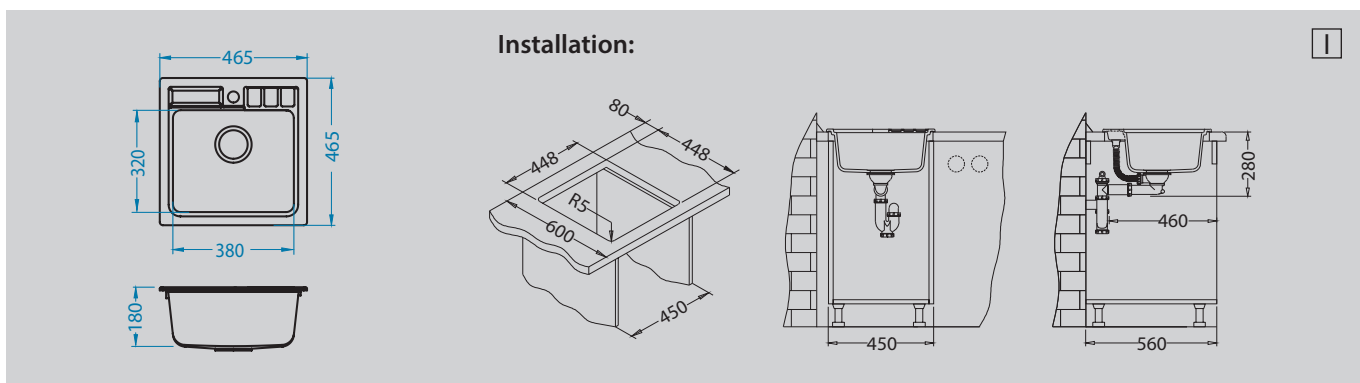

Accessories:

Included

Waste kit
1105419

Optional

Arc 110
pg. 222

Zina
1129057
pg. 222

Quadra
1126719
pg. 219