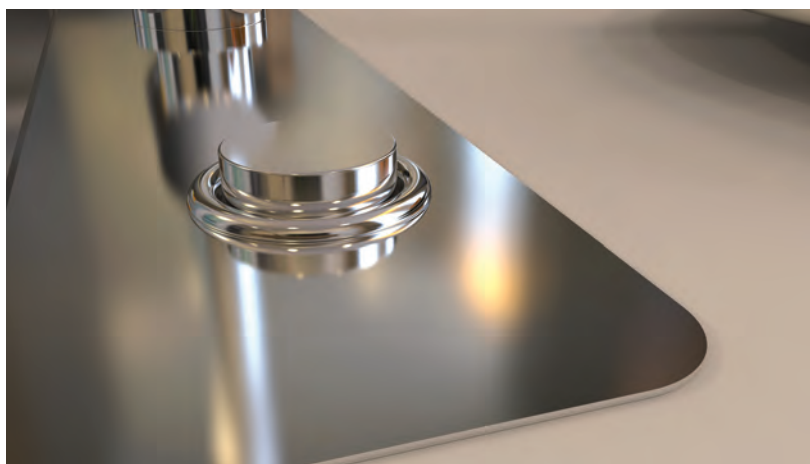

- Wastes come in standard size of 1½" (strainer diameter 70 mm) and 3½" (strainer diameter 114 mm)
- Sink bowl drains can be closed by means of plugs or pull-out stainless steel strainer basket furnished with gasket
- PUSH Pop-up system with magnetic cover enables simple drain control with just a push of a button located on the sink edge
- Pop-up system enables mechanical drain control by means of a button located on the sink edge
- Overflow form is rectangular with different drain position (PP, HV and HPV)