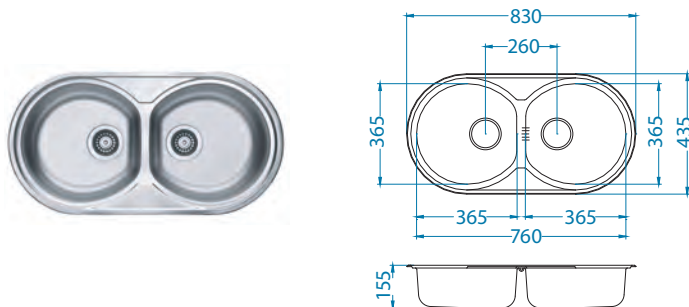

Form 50

Size: 830 x 435 mm
Bowl dimensions: 365 x 365 x 155 mm
365 x 365 x 155 mm
Cabinet size: 800 mm

surface	code	type	waste	installation	packaging	PCS per carton/pallet
NAT	1060002	double	3 1/2"	I	sleeve	0 / 40
LEI	1060039	double	3 1/2"	I	sleeve	0 / 40

NAT - smooth   LEI - leinen

Accessories:

Installation: