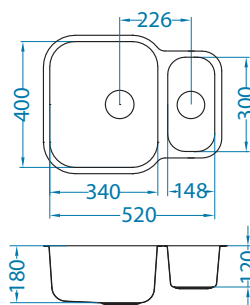

Duo 70

Size: 560 x 440 mm
Bowl dimensions: 340 x 400 x 180 mm
148 x 300 x 120 mm
Cabinet size: 600 mm