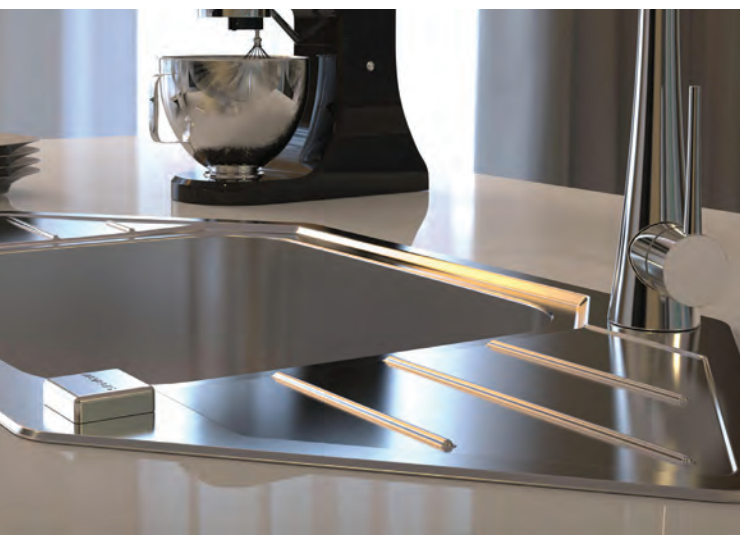

- reversible models
- above-average large bowl – enables easier manipulation with big pots, bowls and baking trays
- bowl depth – above-average depth of 210mm

- round waste outlet – Ø 90 mm
- prefabricated holes Ø 35mm for the mounting of the mixer tap and the Pop-up siphon
- aesthetically concealed overflow prevents jamming of sponge or cloth
- Pop-up system – enables remote water-draining management
- above-average soundproofing