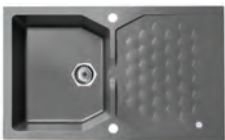

500 mm

860 x 525 mm
pg. 64

790 x 472 mm
pg. 76

500 x 450 mm
pg. 85

490 x 440 mm
pg. 95

860 x 500 mm
pg. 115

615 x 500 mm
pg. 117

790 x 500 mm
Pg. 119

615 x 500 mm
pg. 157

515 x 525 mm
pg. 28

615 x 500 mm
pg. 32

860 x 500 mm
pg. 40

860 x 500 mm
pg. 40

Sensual 30

850 x 520 mm
pg. 174

520 x 510 mm
pg. 178

760 x 500 mm
pg. 179

790 x 500 mm
pg. 181

510 x 530 mm
pg. 190

595 x 475 mm
pg. 191

770 x 430 mm
pg. 197

780 x 480 mm
pg. 199

Ø 510 mm
pg. 200

775 x 430 mm
pg. 202

775 x 435 mm
pg. 203