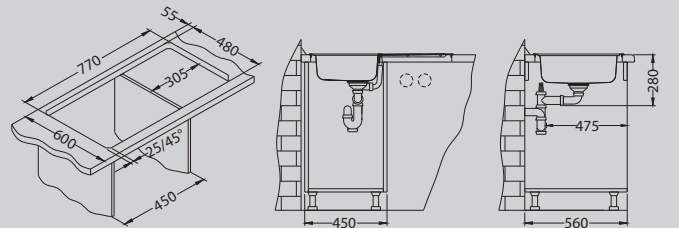

Installation: