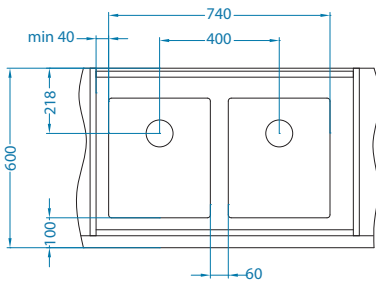

Cabinet width 900 mm

QUADRIX 20+20-U