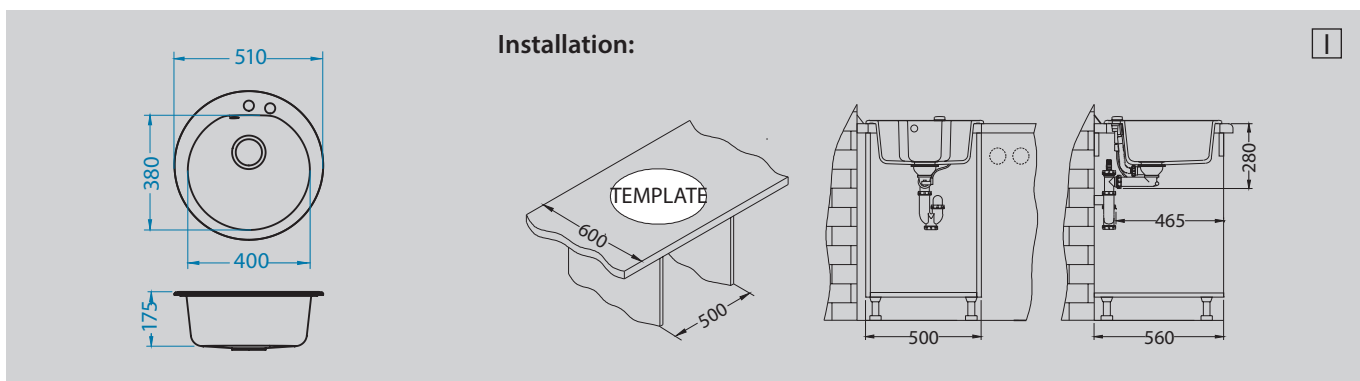

Accessories:

Included

Waste kit
Pop-Up
1105296

Optional

Arc 110
1129057
pg. 222

Zina
1129057
pg. 222

Slim
1134831
pg. 220