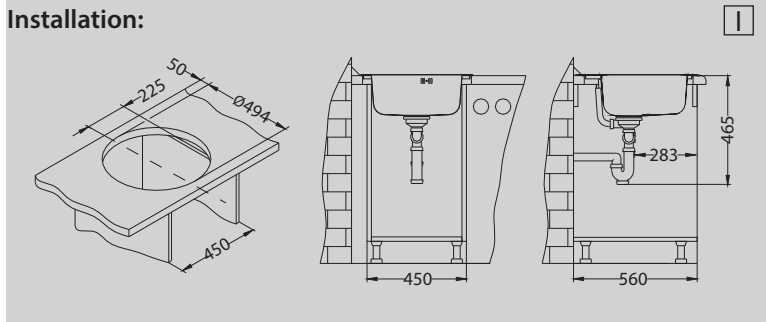

SAT - satin NAT - smooth LEI - leinen

Accessories:

Waste kit
1130537

Chopping board
wooden
1079588

Detergent dispenser
1016099 - CHR-P

Installation:

Form 40

Size: 830 x 435 mm
 Bowl dimensions: 365 x 365 x 155 mm
 Cabinet size: 450 mm