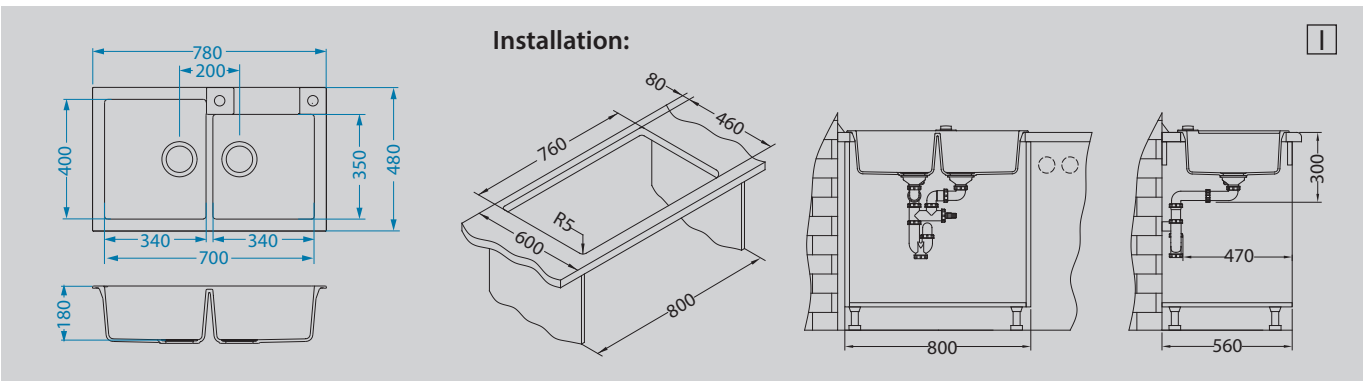

Accessories:

Included

Waste kit
Pop-Up
1105299

Optional

Chopping board
wooden
1099620

Arc 110
pg. 222

Zina
1129057
pg. 222

Azeta-P
1096119
pg. 216