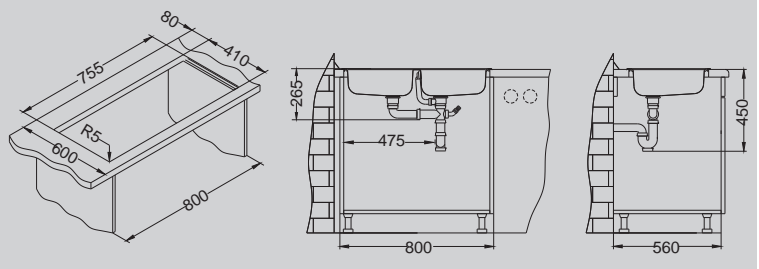

NAT - smooth LEI - leinen

Accessories:

Waste kit
 1071240 - 1 1/2"
 1130554 - 3 1/2"
Chopping board
 wooden
 1016018
Strainer basket
 CHR
 1109414

Installation:

Basic 170

NEW

Available from February 2021!

Size: 780 x 435 mm
 Bowl dimensions: 360 x 355 x 140 mm
 Cabinet size: 450 mm