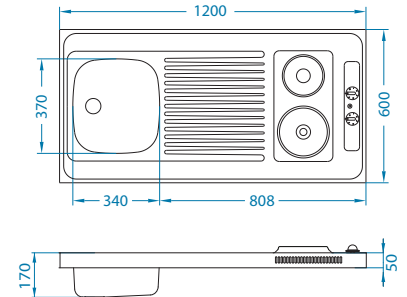

Combi Electra 100

Surface finish: SAT
Size: 1000x600x50 mm
Rated voltage: 230 V/50 Hz
Rated power input: 3000 W

In the cabinet under the hob unit, appropriate refrigerator or dishwasher can be installed.

Combi Electra 120

Surface finish: SAT
Size: 1200x600x50 mm
Rated voltage: 230 V/50 Hz
Rated power input: 3000 W

In the cabinet under the hob unit, appropriate refrigerator or dishwasher can be installed.

Combi Ceral 100 **NEW** Available from April 2021!

Surface finish: SAT
Size: 1000x600x70 mm
Rated voltage: 230 V/50 Hz
Rated power input: 3000 W

In the cabinet under the hob unit, appropriate refrigerator or dishwasher can be installed.

Optional accessories: