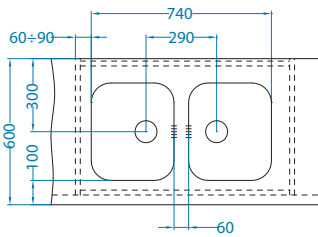

cabinet width 900 mm

Variant 40-2x

Waste kit: 1130559
Waste kit pop-up: 1127258