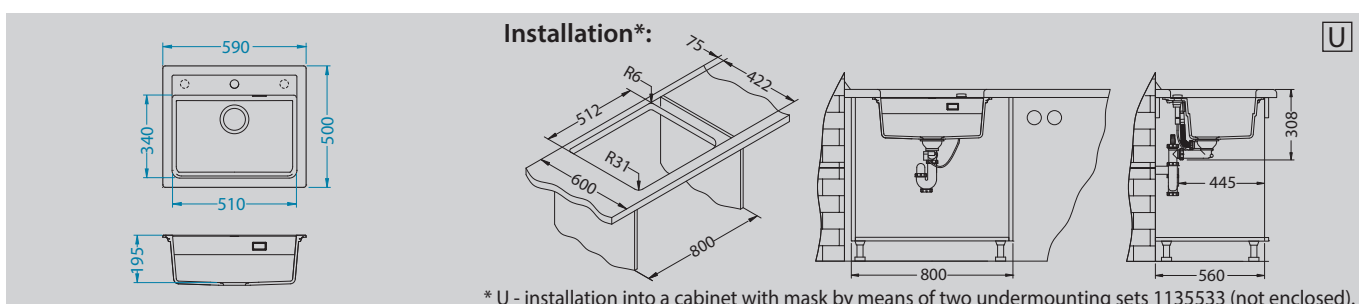

* U - installation into a cabinet with mask by means of two undermounting sets 1135533 (not enclosed).

Accessories:

Included

Waste kit
Pop-Up
1132823

Optional

Chopping board
wooden
1016018

Roll-Up - mini
1136662

Undermounting
set
1135533

Stainless pan
GN-1/2
1008733 - 20mm
1008732 - 40 mm
1008731 - 65 mm
1008730 - 100 mm

Stainless pan
GN-1/2-P
1008936 - 20mm
1008935 - 40 mm
1008902 - 65 mm
1134233 - 100 mm

Stainless pan
GN-1/3
1008747 - 20mm
1008746 - 40 mm
1008745 - 65 mm
1008744 - 100 mm

Detergent
dispenser - CALLAS
1129074 - G11
1129075 - G55
1129073 - G81
1129076 - G91

Siros-P
pg. 222