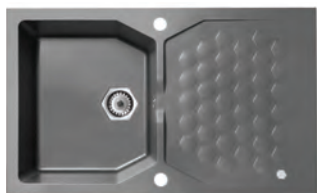

Sensual 30

Size: 850 x 520 mm
Bowl dimensions: 380 x 450 x 200 mm
Cabinet size: 500 mm

surface	code	type	waste	Ø 35 mm	installation	packaging	PCS per carton/pallet
G11	1128392	reversible	hexagonal	2x	I	carton	1/8
G04M	1103746	reversible	hexagonal	2x	I	carton	1/8
G02M	1103747	reversible	hexagonal	2x	I	carton	1/8
G03M	1103748	reversible	hexagonal	2x	I	carton	1/8
G05M	1103749	reversible	hexagonal	2x	I	carton	1/8