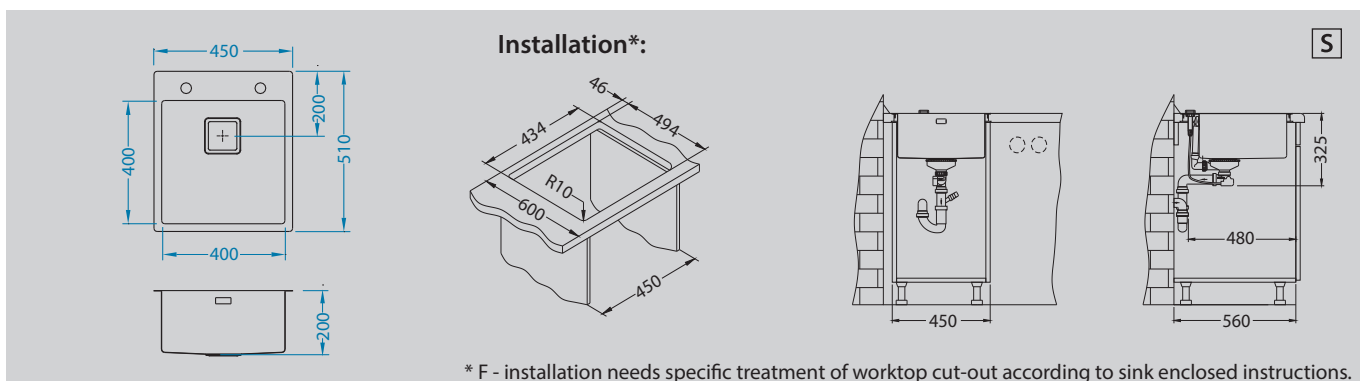

Accessories:

Included

Waste kit Pop-Up
1133398

Optional

ALVEUS TriTop 400
1084325

ALVEUS BiBoard 400
1087884

Strainer bowl stainless
1119835

Chopping board wooden
1080029

Chopping board safety glass
1084835 - black

Roll-Up
1131412

Detergent dispenser-KORK
1135800 - SAT

Laguna
1088536
pg. 217