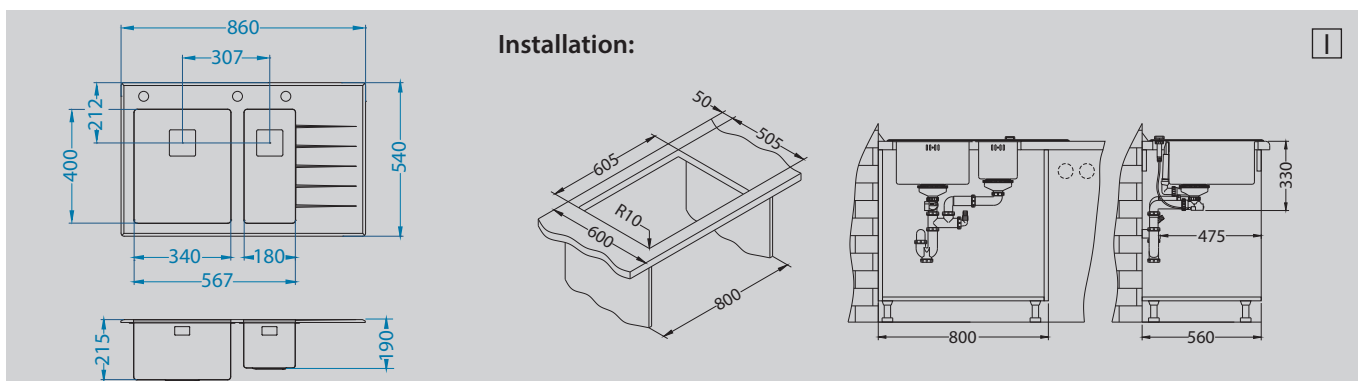

Accessories:

Included

Waste kit Pop-Up
1127260

Detergent dispenser-KORK
1129080-CHR

Strainer bowl
stainless
1119835