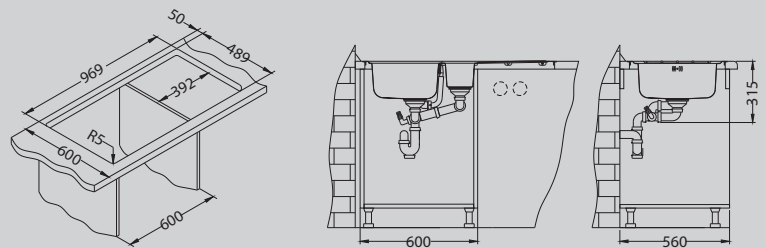

Installation*: