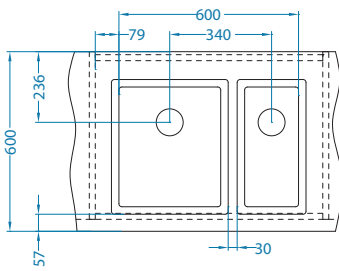

Chopping board wooden
1080029

Laguna
1088536
pg. 217

Quadrix bowl configurations FS

Cabinet width 800 mm

QUADRIX 10+20-FS

QUADRIX 10+30-FS

QUADRIX 10+40-FS

Cabinet width 900 mm