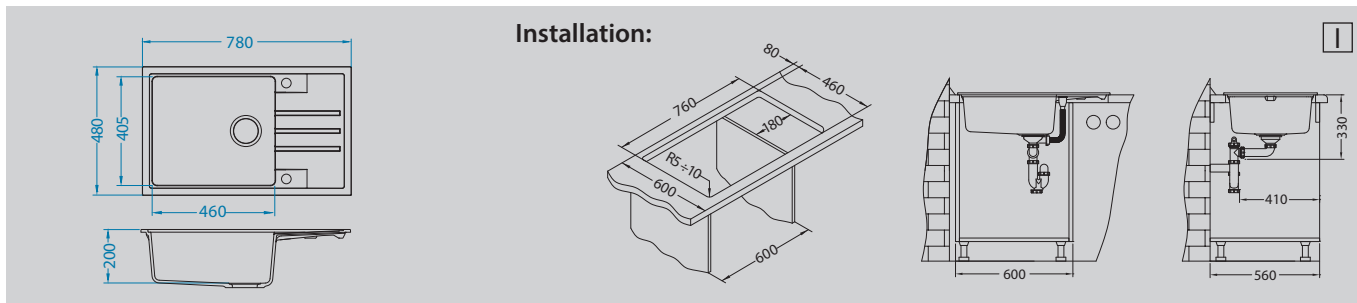

Accessories:

Included

Waste kit
1117292

Optional

Chopping board
wooden
1080029

Strainer bowl
stainless
1119835

Undermounting
set
1135533

Delos-P
pg. 223

Zina
pg. 222

Arc 110
pg. 222

Oz
1097968
pg. 219