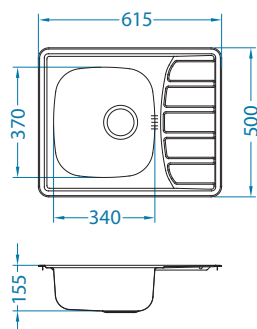

Zoom 10

Size: 615 x 500 mm
 Bowl dimensions: 340 x 370 x 155 mm
 Cabinet size: 450 mm

surface	code	type	waste	installation	packaging	PCS per carton/pallet
NAT	1098940	reversible	3 1/2"	I	sleeve	0 / 64
LEI	1098941	reversible	3 1/2"	I	sleeve	0 / 64