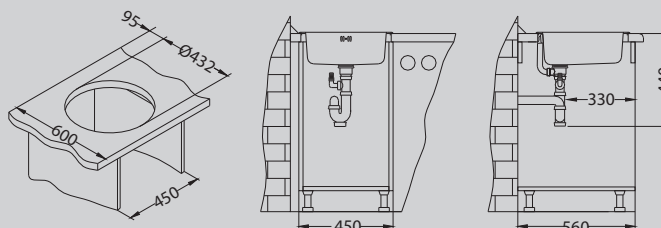

Installation: