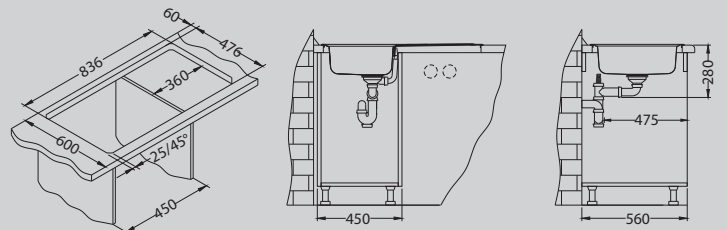

Installation: