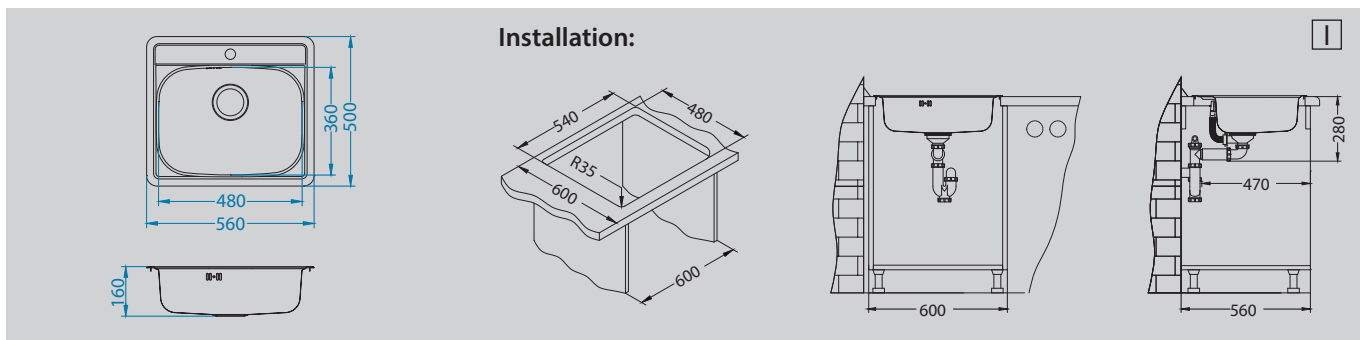

Accessories:

Optional

Waste kit
1130551

Detergent dispenser
1016099

Columba
1132181
pg. 219

Azeta-P
1096119
pg. 216

Cleo-PS
1088774
pg. 217