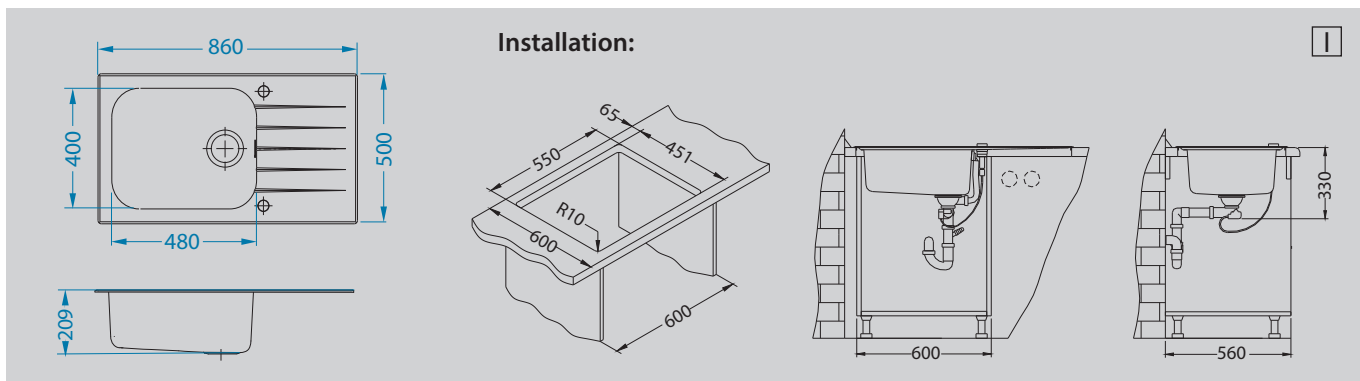

Accessories:

Included

**Waste kit
Push Pop-up**
1123351

Optional

Chopping board
wooden
1016019

Roll-Up
1131412

Azeta-P
1096119
pg. 216

Oz
1097968
pg. 219

Lara
1103779
pg. 216