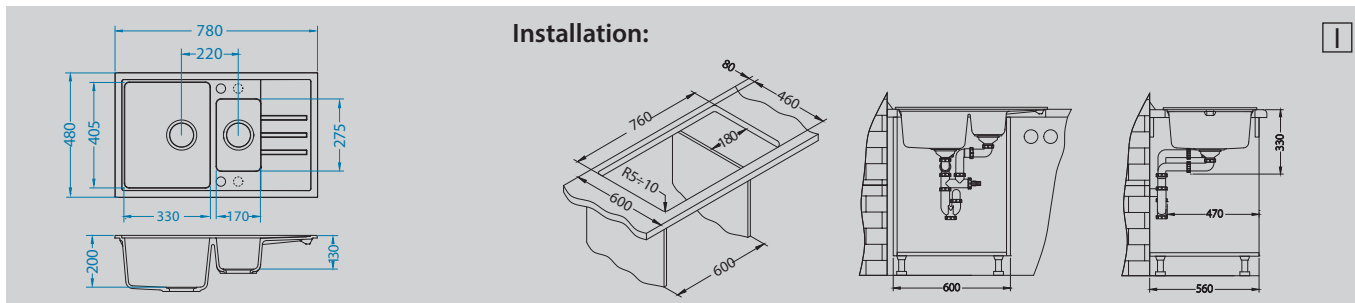

Accessories:

Included

Waste kit
1117293

Optional

Chopping board
wooden
1080029

Strainer bowl
stainless
1119835

Undermounting
set
1135533

Strainer bowl
stainless
1122700

Arc 110
pg. 222

Delos-P
pg. 223

Cleo-PS
1088774
pg. 217

Vela-P
1132183
pg. 220