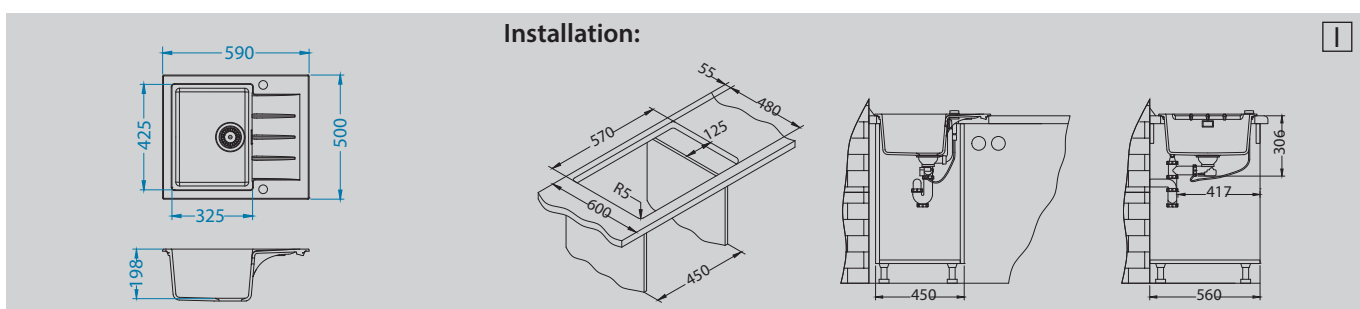

Accessories:

Included

Waste kit
Pop-Up
1132823

Optional

Chopping board
wooden
1133157

Roll-Up
1131412

Siros - P
pg. 222

Cleo
pg. 223

Zina
pg. 222