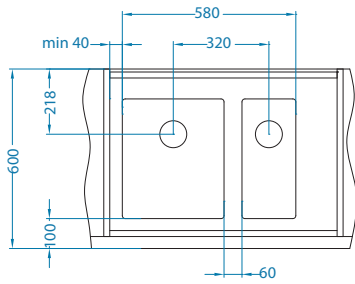

QUADRIX 20+20-FS

QUADRIX 20+30-FS

QUADRIX 10+50-FS

Quadrix Quadrix bowl configurations U

Cabinet width 800 mm

QUADRIX 10+20-U

QUADRIX 10+30-U

Cabinet width 900 mm