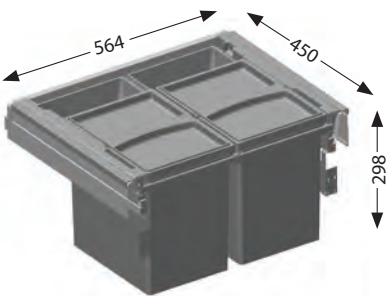

Albio 50

1107928