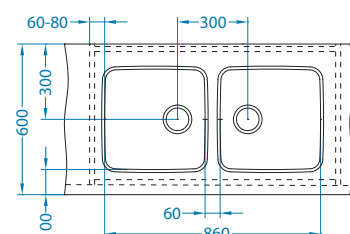

Luno bowl configurations U

cabinet width 900 mm

Waste kit: 1130559
Waste kit pop-up: 1127258

Waste kit: 1130559
Waste kit pop-up: 1127258

cabinet width 1000 mm

Waste kit: 1130559
Waste kit pop-up: 1127258

Waste kit: 1130559
Waste kit pop-up: 1127258

Luno 30-2x

Waste kit: 1130559
Waste kit pop-up: 1127258