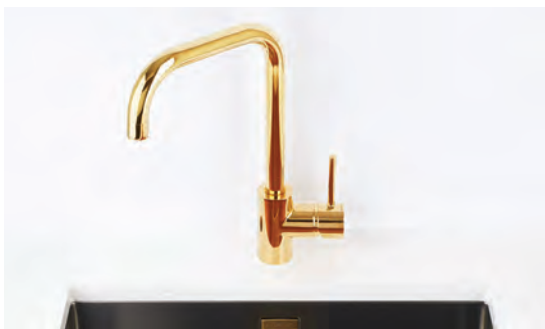

1134858 - gold

1134857 - copper

1134854 - anthrazite

1134855 - bronze

Zeos-P Monarch NEW MODEL

Zina Monarch NEW MODEL

Choice

1103780 CHR