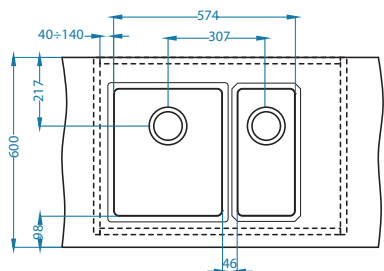

Kombino bowl configurations U

cabinet width 800 mm

KOMBINO 20 + KOMBINO 10

Waste kit: 1130559
Waste kit pop-up: 1092272