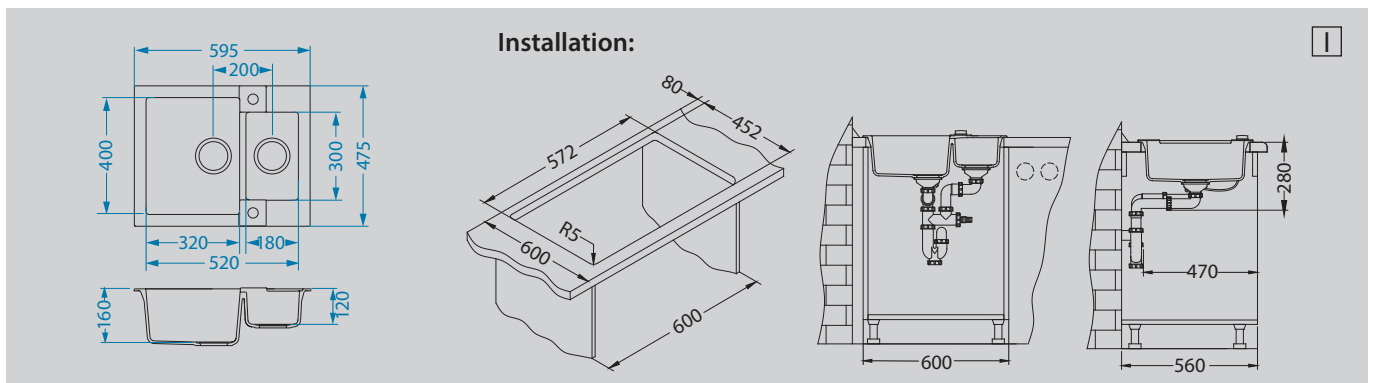

Accessories:

Included

Waste kit Pop-Up
1105299

Optional

Chopping board
wooden
1099620

Arc 110
pg. 222

Zina
1129057
pg. 222

Azeta-P
1096119
pg. 216