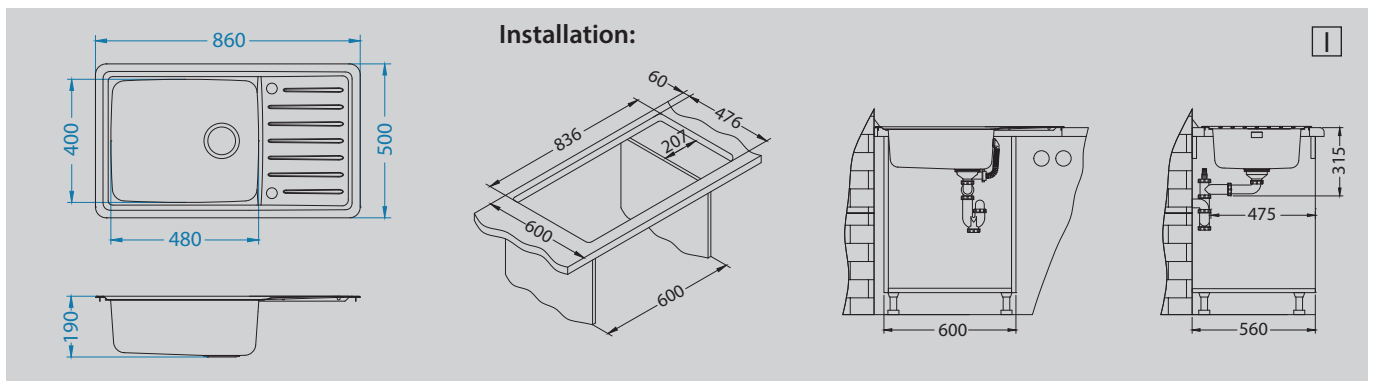

Accessories:

Included

**Waste kit
Pop-Up**
1127251

Optional

Strainer bowl
stainless
1119835

Chopping board
wooden
1016019

Azeta-P
1096119
pg. 216

Columba
1132181
Pg. 219