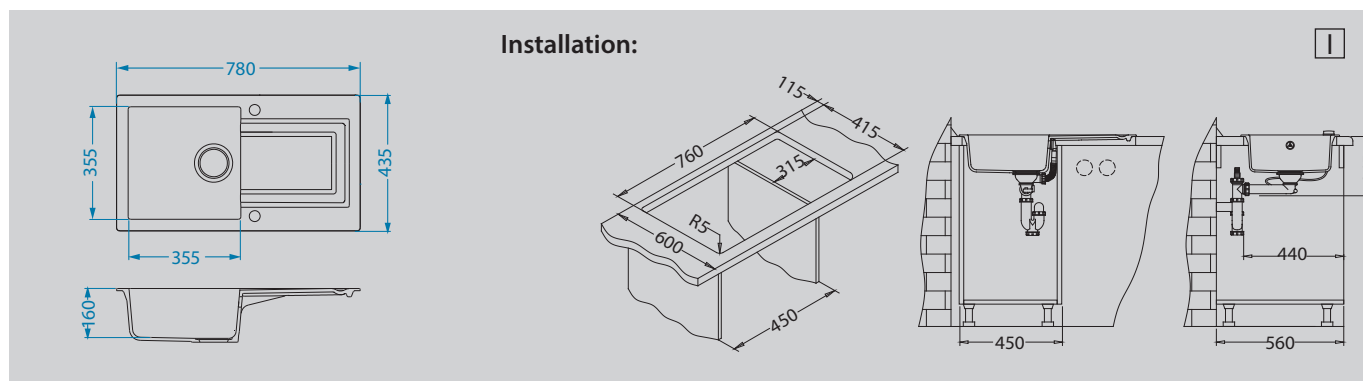

Accessories:

Included

Waste kit
Pop-Up
1105296

Optional

Arc 110
pg. 222

Zina
1129057
pg. 222

Quadra
1126719
pg. 219