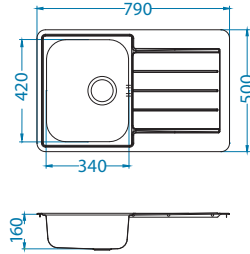

Line 80

Size: 790 x 500 mm
Bowl dimensions: 340 x 420 x 160 mm
Cabinet size: 450 mm