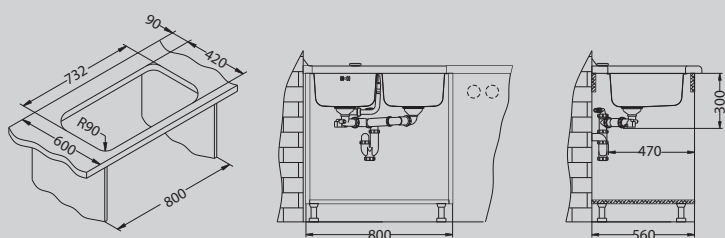

Installation:

Duo 70

Size: 560 x 440 mm
 Bowl dimensions: 340 x 400 x 180 mm
 148 x 300 x 120 mm
 Cabinet size: 600 mm

surface	code	type	waste	installation	packaging	PCS per carton/pallet
SAT	1039363	reversible	3 1/2"	U	carton	1 / 17