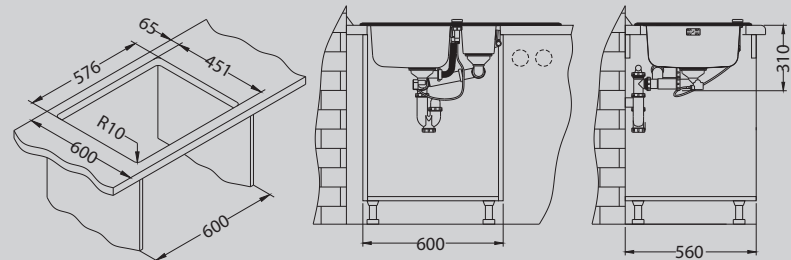

Installation:

Accessories:

Included

Glassix Up 20	Glassix 20
Waste kit Push Pop-Up 1123353	Waste kit Pop-Up 1117892

Optional

355 240	148 300		
Chopping board wooden 1016018	Strainer bowl stainless 1056616	Roll-Up 1131412	Vela-P 1132183 pg. 220