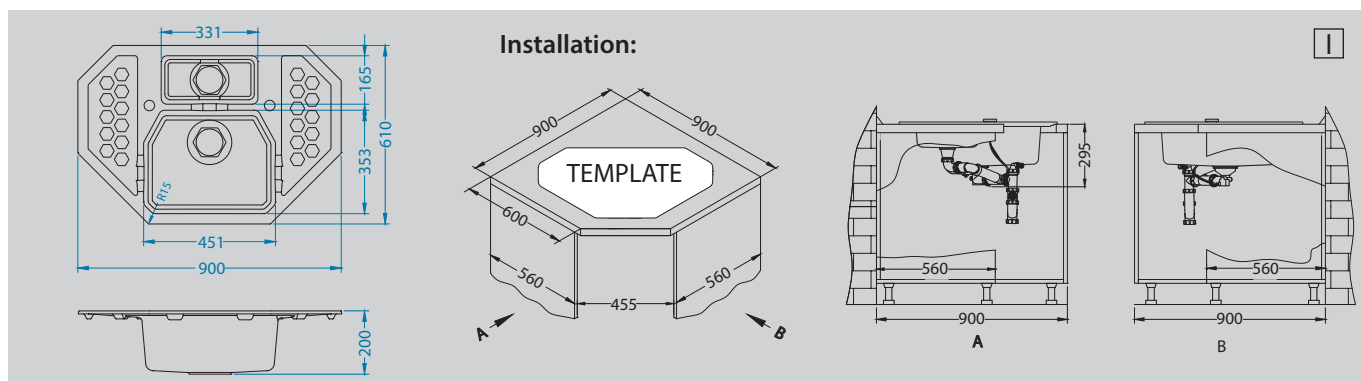

Eden
 1088772
 pg. 220

Sensual 60

Size: 900 x 610 mm
 Bowl dimensions: 451 x 353 x 200 mm
 331 x 165 x 160 mm
 Cabinet size: corner 900 x 900 mm

COMPOSITE MATERIAL

surface	code	type	waste	Ø 35 mm	installation	packaging	PCS per carton/pallet
G11	1125703	reversible	hexagonal	2x	I	carton	1/8
G04M	1108258	reversible	hexagonal	2x	I	carton	1/8
G02M	1108256	reversible	hexagonal	2x	I	carton	1/8
G03M	1108257	reversible	hexagonal	2x	I	carton	1/8
G05M	1108259	reversible	hexagonal	2x	I	carton	1/8