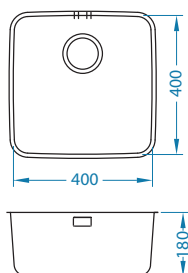

Luno 30

Size: 418 x 418 mm
Bowl dimensions: 400 x 400 x 180 mm

surface	code	waste	installation	packaging	PCS per carton/pallet
SAT	1129251	3 1/2"	U	PE-bag	4 / 24
SAT	1131185	3 1/2"	U	carton	1 / 14

Accessories:

SAT - satin