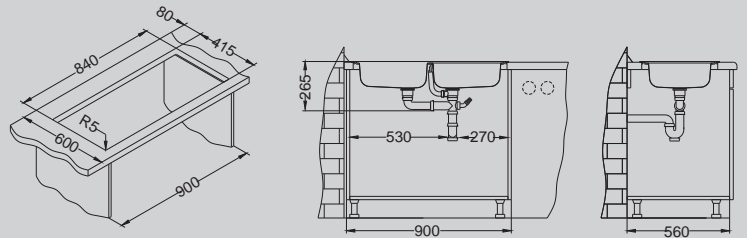

NAT - smooth

Accessories:

Waste kit
1071240

Chopping board
wooden
1016018

Strainer basket
CHR
1109414

Installation:

Basic 80

Size: 860 x 435 mm
 Bowl dimensions: 340 x 370 x 145 mm
 Cabinet size: 450 mm