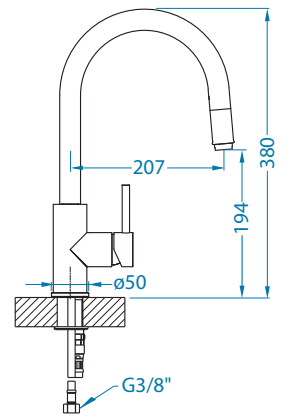

1129021 CHR

1129020 G55

1129023 SAT

1129019 G81

1129022 G91