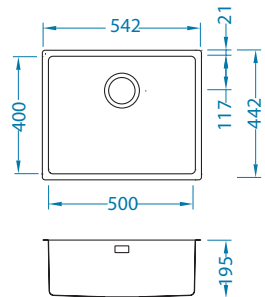

Monarch Kombino

Colour:

Monarch Kombino 10

Cabinet size: 300 mm
Bowl dimensions: 180 x 400 x 140 mm
Colour: GOLD, COPPER, BRONZE, ANTHRACITE

U

1120360 1120330 1122672 1122671

packaging PCS per carton/pallet
carton 1 / 15

Monarch Kombino 50

Cabinet size: 600 mm
Bowl dimensions: 500 x 400 x 195 mm
Colour: GOLD, COPPER, BRONZE, ANTHRACITE

U

1120361 1120381 1122674 1122673

packaging PCS per carton/pallet
carton 1 / 14

F S

1120902 1120903 1121283 1121284

For installation info see pages 86 and 90

Accessories:

Included

Waste
1127129 - gold
1127132 - copper
1127131 - bronze
1127130 - anthracite

Optional

Waste trap
1068989

Waste trap (Double bowl)
1033153

Strainer bowl
1119836 - gold
1119837 - anthracite
1119839 - bronze
1119838 - copper

Chopping board
wooden
1080029

Detergent dispenser-PLUM
1129081 - gold
1129082 - copper
1135809 - bronze
1135810 - anthracite

Detergent dispenser-KORK
1129079 - gold
1135542 - copper
1135543 - bronze
1135544 - anthracite