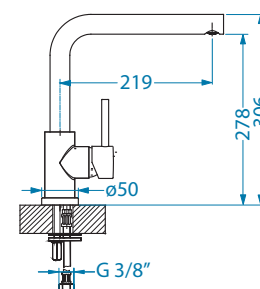

Arc 110

Zina

Siros-P

Selma