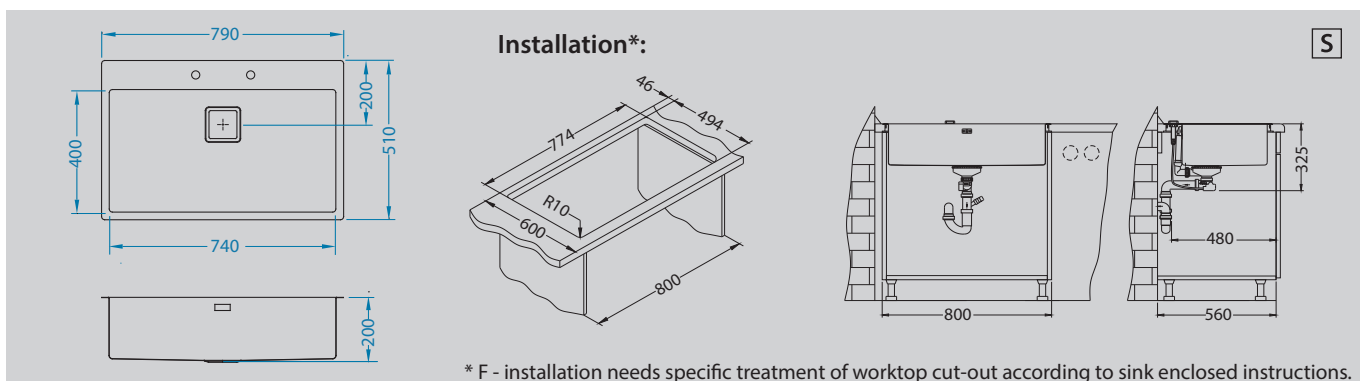

Accessories:

Included

Waste kit Pop-Up
1133398

Optional

ALVEUS TriTop 400
1084325

ALVEUS BiBoard 400
1087884

Strainer bowl stainless
1119835

Chopping board wooden
1080029

Chopping board safety glass
1084835 - black

Roll-Up
1131412

Detergent dispenser-KORK
1135800 - SAT

Lara-PS
1103779
pg. 216