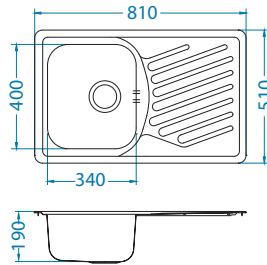

Elegant 30

Size: 810 x 510 mm
Bowl dimensions: 340 x 400 x 190 mm
Cabinet size: 450 mm