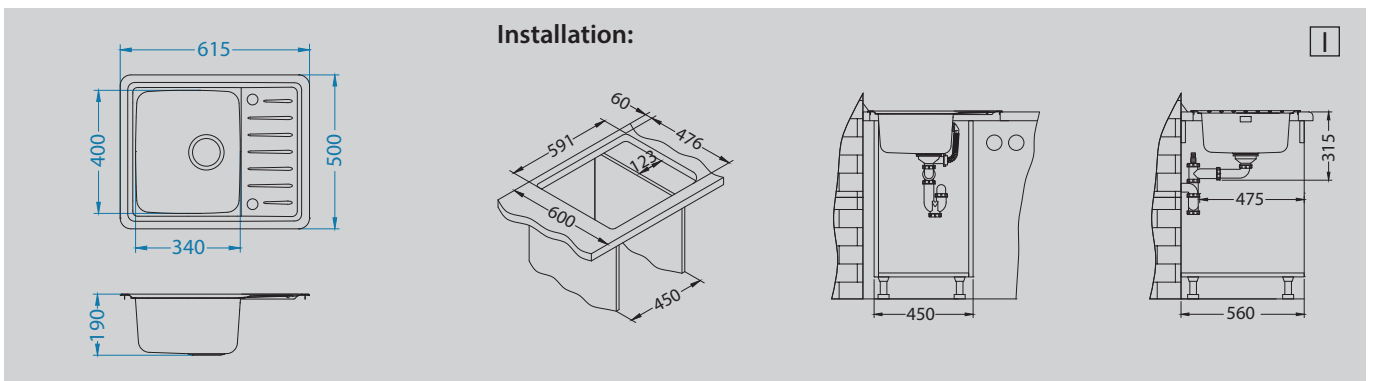

Accessories:

Included

Waste kit Pop-Up
1127251

Optional

Strainer bowl
stainless
1119835

Strainer bowl
stainless
1062602

Chopping board
wooden
1016018

Chopping board
wooden
1016019

Azeta-P
1096119
pg. 216

Columba
1132181
Pg. 219