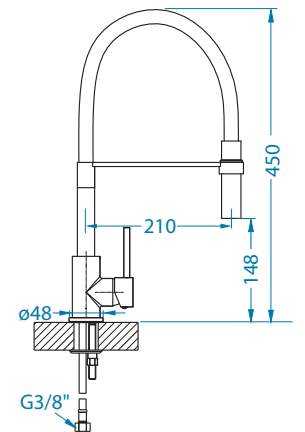

Billy - S

1098727 CHR

Lyra - S

1132184 CHR

Elia

1129024 CHR

Roxa

1129038 CHR

1129037 G11

1129035 G81

1129036 G55

1129039 G91