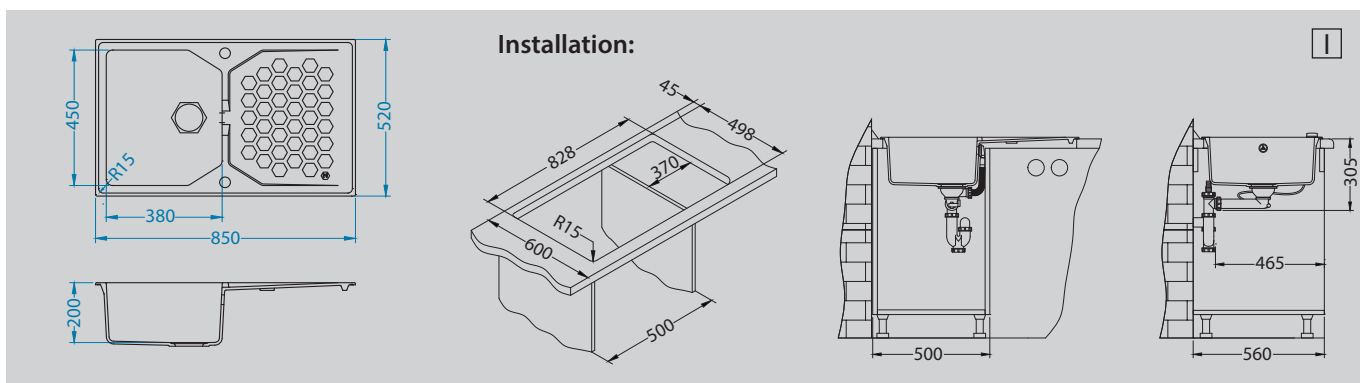

Sensual 30

Size: 850 x 520 mm
 Bowl dimensions: 380 x 450 x 200 mm
 Cabinet size: 500 mm

surface	code	type	waste	Ø 35 mm	installation	packaging	PCS per carton/pallet
G11	1128392	reversible	hexagonal	2x	I	carton	1/8
G04M	1103746	reversible	hexagonal	2x	I	carton	1/8
G02M	1103747	reversible	hexagonal	2x	I	carton	1/8
G03M	1103748	reversible	hexagonal	2x	I	carton	1/8
G05M	1103749	reversible	hexagonal	2x	I	carton	1/8