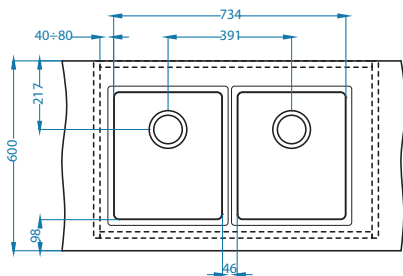

cabinet width 900 mm

KOMBINO 20 - 2X

Waste kit: 1130559
Waste kit pop-up: 1092272