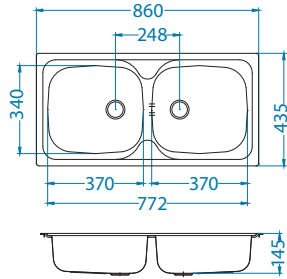

Basic 70

Size: 860 x 435 mm
Bowl dimensions: 340 x 370 x 145 mm
340 x 370 x 145 mm
Cabinet size: 900 mm