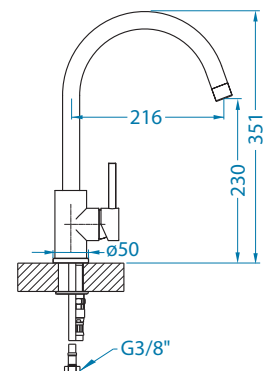

1129028 SAT

1129025 G11

1129029 G04M

1129027 G02M

1129030 G05M

1129026 G03M