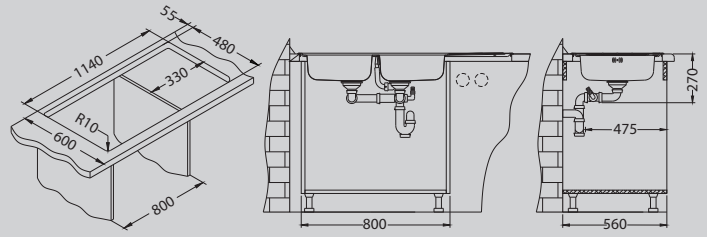

NAT - smooth

Accessories:

Included

Waste kit
1130555

Installation:

Line 110

Size: 615 x 500 mm
 Bowl dimensions: 340 x 420 x 160 mm
 Cabinet size: 450 mm

surface	code	type	waste	installation	packaging	PCS per carton/pallet
NAT	1122317	reversible	3 1/2"	I	sleeve	0 / 60