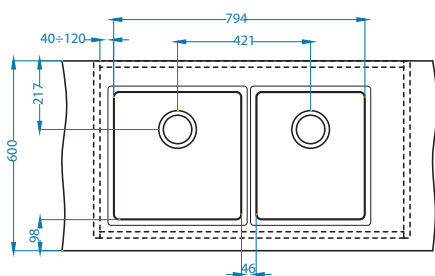

cabinet width 1000 mm

KOMBINO 30 + KOMBINO 20

Waste kit: 1130559
Waste kit pop-up: 1092272