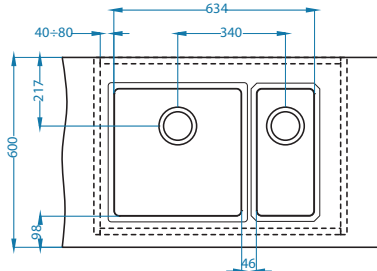

KOMBINO 30 + KOMBINO 10

Waste kit: 1130559
Waste kit pop-up: 1092272