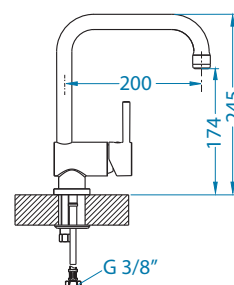

Oz

Quadra

Columba

Norma