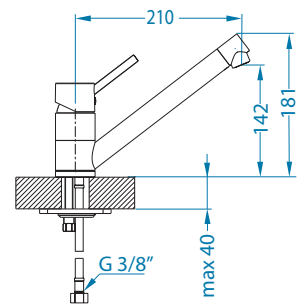

Cleo

1107682 G11

1107683 G02M

1107687 G05M