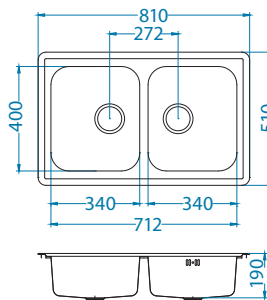

Elegant 40

Size: 810 x 510 mm
Bowl dimensions: 340 x 400 x 190 mm
Cabinet size: 800 mm