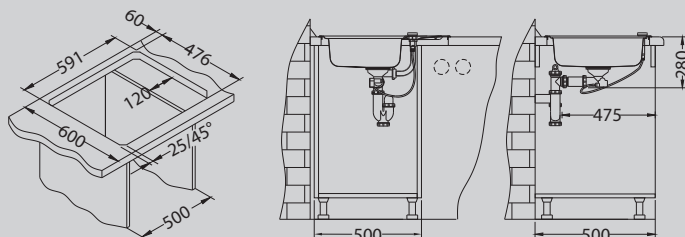

Installation: