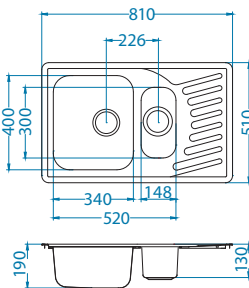

Installation:

Elegant 110

Size: 810 x 510 mm
 Bowl dimensions: 340 x 400 x 190 mm
 148 x 300 x 130 mm
 Cabinet size: 600 mm

surface	code	type	waste	installation	packaging	PCS per carton/pallet
SAT	1009247	reversible	3 1/2"	I	sleeve	0 / 30