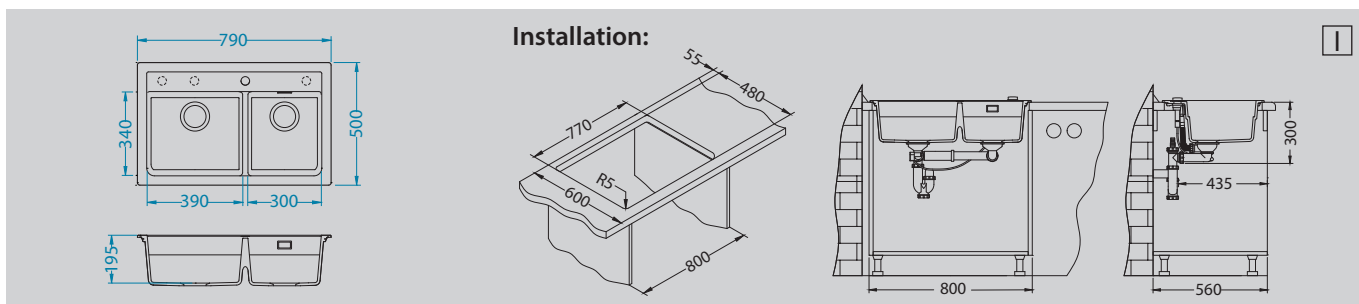

Accessories:

Included

Waste kit
Pop-Up
1132822

Optional

Chopping board
wooden
1016018

Roll-up - mini
1136662

Undermounting
set
1135533

Stainless pan
GN-1/2
1008733 - 20mm
1008732 - 40 mm
1008731 - 65 mm
1008730 - 100 mm

Stainless pan
GN-1/2-P
1008936 - 20mm
1008935 - 40 mm
1008902 - 65 mm
1134233 - 100 mm

Stainless pan
GN-1/3
1008747 - 20mm
1008746 - 40 mm
1008745 - 65 mm
1008744 - 100 mm

Detergent
dispenser - CALLAS
1129074 - G11
1129075 - G55
1129073 - G81
1129076 - G91

Zina
pg. 222