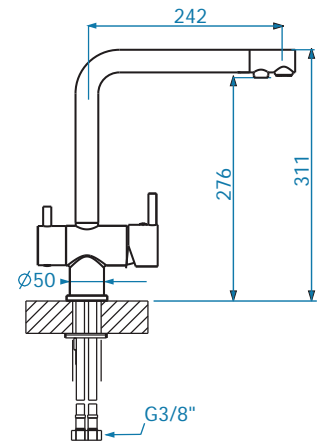

Sink mixers connectable to the filter

Sink mixer Aquila is designed to be connected to the water filter, through which water can be cleaned of all contaminants, which impair the quality and taste of drinking water.

The sink mixer has a separate tube with its effusion for filtered/ drinking water and a separate tap handle.

Sink mixers do not include the water filter.

Sink mixer Aquila can be connected to water filter designed for household water purification.