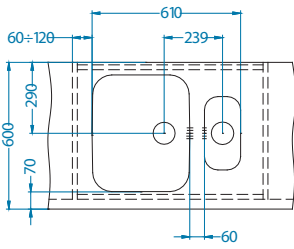

Variant bowl configurations U

cabinet width 800 mm

Variant 10+Variant 110

Waste kit: 1130559
Waste kit pop-up: 1127258