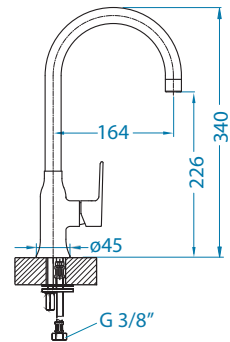

Laguna Monarch

Slim Monarch

Fluid Monarch

Oz Monarch