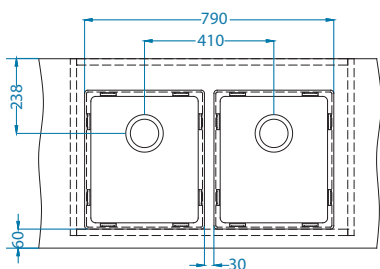

Kombino bowl configurations FS

cabinet width 800 mm

KOMBINO 20 -2X