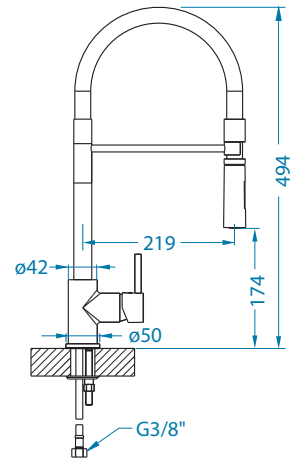

1132184 CHR