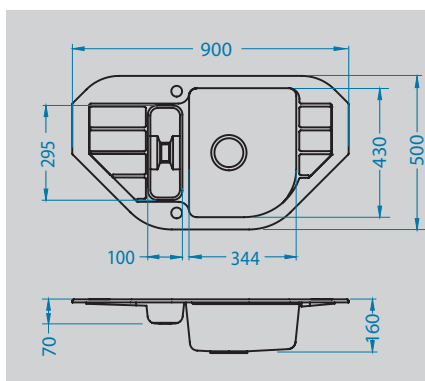

Niagara 60

Size: 900 x 500 mm
Bowl dimensions: 344 x 430 x 160 mm
100 x 295 x 70 mm
Cabinet size: corner 900 x 900 mm
line 600 mm

surface	code	type	waste	Ø 35 mm	installation	packaging	PCS per carton/pallet
G11	1100889	corner	3 1/2"	2x	I	carton	1 / 9
G55	1090939	corner	3 1/2"	2x	I	carton	1 / 9
G91	1090940	corner	3 1/2"	2x	I	carton	1 / 9

Installation:

Accessories:

Included

Waste kit
Pop-Up
1105297

Optional

Arc 110
pg. 222

Zina
1129057
pg. 222

Quadra
1126719
pg. 219