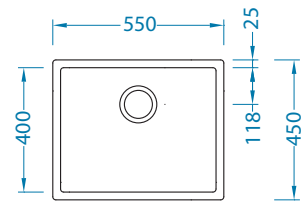

packaging PCS per carton/pallet
carton 1 / 14

For installation info see pages 77, 78 and 80

Accessories:

Included

Waste
1127129 - gold
1127132 - copper
1127131 - bronze
1127130 - anthracite

Optional

Waste trap
1068989

Waste trap (double bowl)
1033153

Undermounting set
1119093

Strainer bowl
1119836 - gold
1119837 - anthracite
1119839 - bronze
1119838 - copper

Chopping board safety glass
1084835 - black

Chopping board
wooden
1080029

Detergent dispenser-PLUM
1129081 - gold
1129082 - copper
1135809 - bronze
1135810 - anthracite

Detergent dispenser-KORK
1129079 - gold
1135542 - copper
1135543 - bronze
1135544 - anthracite