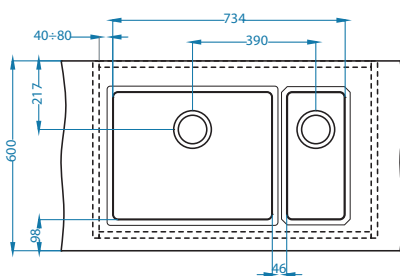

KOMBINO 50 + KOMBINO 10

Waste kit: 1130559
Waste kit pop-up: 1092272