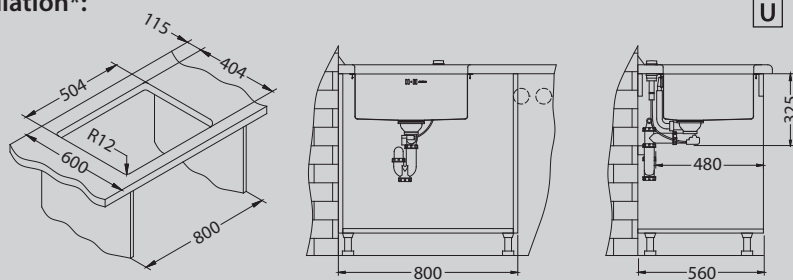

Installation*: