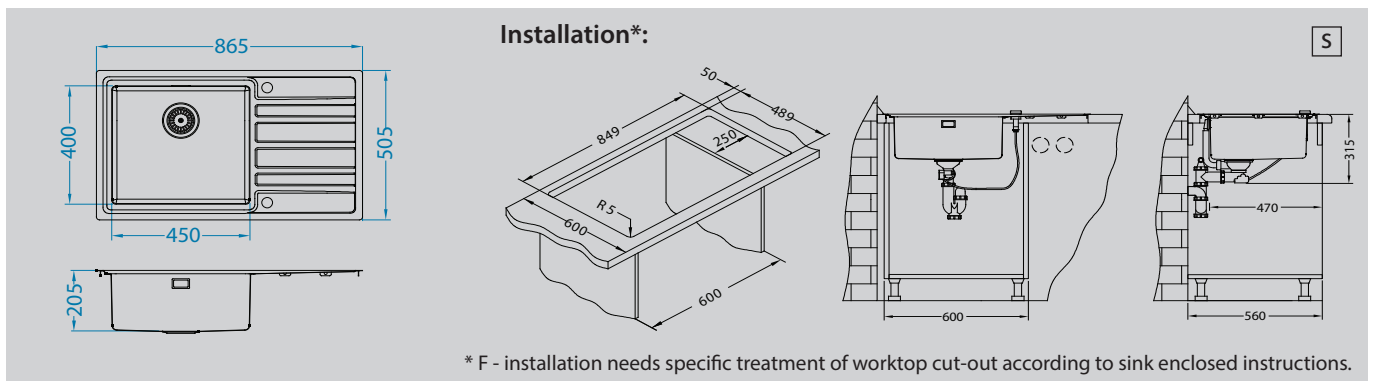

Rando Up 50 **NEW**

Available from March 2021!

Size: 865 x 505 mm
Bowl dimensions: 450 x 400 x 205 mm
Cabinet size: 600 mm

surface	code	type	waste	Ø 35 mm	installation	packaging	PCS per carton/pallet
	SAT 1136611	left	3 1/2"	2x	F/S	carton	1 / 8
	SAT 1136610	right	3 1/2"	2x	F/S	carton	1 / 8

SAT - satin

Accessories:

ALVEUS 72

Waste kit
Push Pop-Up
1123351

Strainer bowl
stainless
1119835

Chopping board
wooden
1080029

Roll-Up
1131412

Azeta-P
1096119
pg. 216

Norma
1132182
Pg. 219