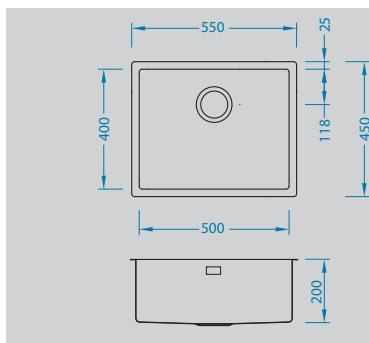

Quadrix 50

Size: 550 x 450 mm
Bowl dimensions: 500 x 400 x 200 mm
Cabinet size: 600 mm - F / S
800 mm - U

surface	code	type	waste Ø 35 mm	installation	packaging	PCS per carton/pallet
BRS	1102606	single	3 1/2"	/	F / S / U	1 / 14

BRS - brushed

Installation*:

* F - installation needs specific treatment of worktop cut-out according to sink enclosed instructions.

Installation*:

* U - installation by means of undermounting set 1119093 (not enclosed).

Accessories:

Waste Pop-Up
1127247

Waste kit Pop-Up
1127251

Waste kit Pop-Up
1127258

Undermounting set
1119093

Roll-Up
1131412

Strainer bowl stainless
1119835

Chopping board safety glass
1084835 - black

Chopping board wooden
1080029

Laguna
1088536
pg. 217