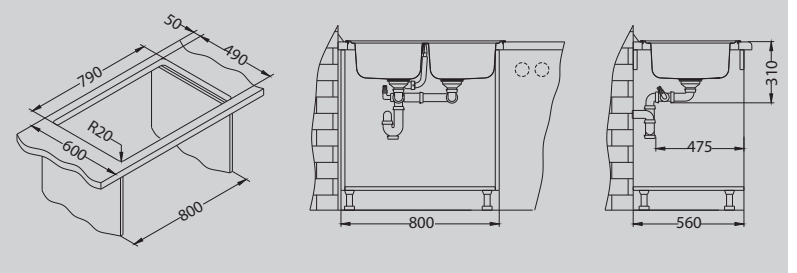

Installation:

Elegant 70

Size: 1110 x 510 mm
 Bowl dimensions: 340 x 400 x 190 mm
 340 x 400 x 190 mm
 Cabinet size: 800 mm

surface	code	type	waste	installation	packaging	PCS per carton/pallet
SAT	1009386	reversible	3 1/2"	I	sleeve	0 / 30