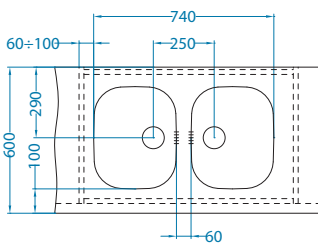

Variant 20-2x

Waste kit: 1130559
Waste kit pop-up: 1127258