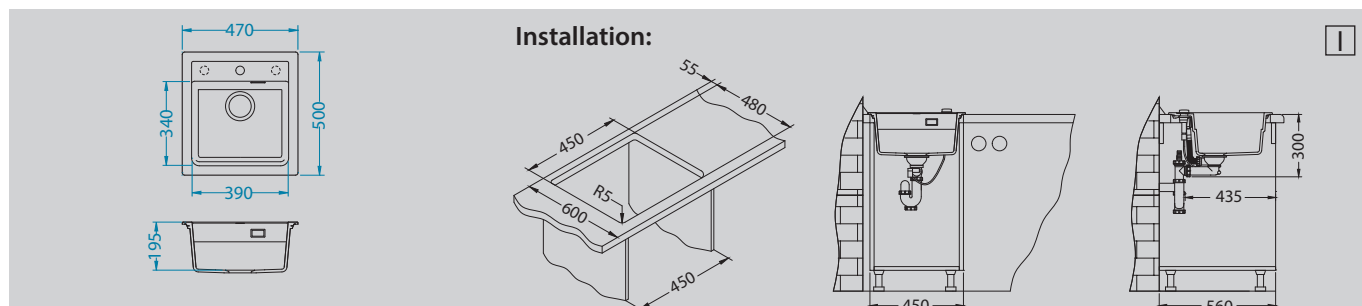

* U - installation into a cabinet with mask by means of undermounting set 1135533 (not enclosed).

Accessories:

Included

Waste kit
Pop-Up
1132823

Optional

Chopping board
wooden
1016018

Roll-Up - mini
1136662

Undermounting
set
1135533

Stainless pan
GN-1/2
1008733 - 20mm
1008732 - 40 mm
1008731 - 65 mm
1008730 - 100 mm

Stainless pan
GN-1/2-P
1008936 - 20mm
1008935 - 40 mm
1008902 - 65 mm
1134233 - 100 mm

Stainless pan
GN-1/3
1008747 - 20mm
1008746 - 40 mm
1008745 - 65 mm
1008744 - 100 mm

Detergent
dispenser - CALLAS
1129074 - G11
1129075 - G55
1129073 - G81
1129076 - G91

Cleo
pg. 223