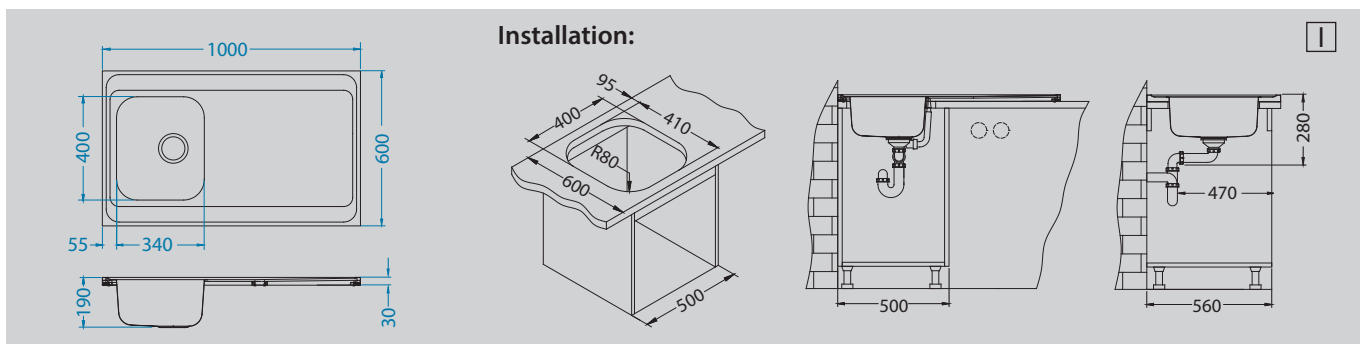

Accessories:

Included

Waste kit
1130551

Optional

Chopping board
wooden
1016018

Strainer basket
CHR
1109414

Roll-Up
1131412

Detergent
dispenser - PEAR
1136559 - CHR

Eden
1088772
pg. 220

Oz
1097968
pg. 219