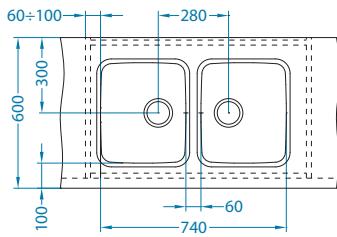

Luno bowl configurations U

cabinet width 900 mm

Luno 20 - 2x