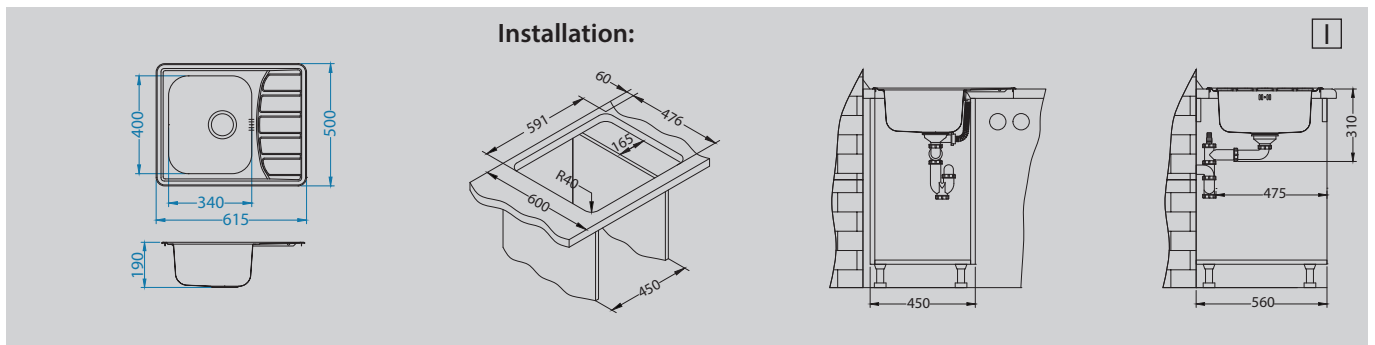

Accessories:

Included

Waste kit
1130551

Optional

Chopping board
wooden
1016018

Strainer basket
CHR
1109414

Roll-Up
1131412

Arc 110
1126720
pg. 222

Azeta-P
1096119
pg. 216

Cleo-PS
1088774
pg. 217