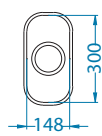

Variant 110

Size: 171 x 323 mm
Bowl dimensions: 148 x 300 x 120 mm

Accessories:

Optional