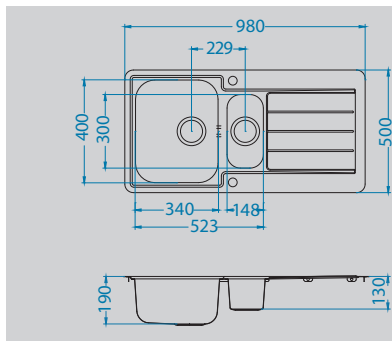

Line Maxim 10

Size: 980 x 500 mm - I
985 x 505 mm - FS
Bowl dimensions: 340 x 400 x 190 mm
148 x 300 x 130 mm
Cabinet size: 600 mm

surface	code	type	waste	Ø 35 mm	installation	packaging	PCS per carton/pallet
	SAT 1085943	reversible	3 1/2"	2x	I	carton	1 / 12
	SAT 1089610**	reversible	3 1/2"	/	I	sleeve	0 / 30
	SAT 1085952	reversible	3 1/2"	2x	F/S	carton	1 / 10

SAT - satin

Installation:

Installation*:

* F - installation needs specific treatment of worktop cut-out according to sink enclosed instructions.

Accessories:

Included

Waste kit
Pop-Up
1127257

Waste kit*
1130555

Optional

Chopping board
safety glass
1063063

Strainer bowl
stainless
1062602

Chopping board
wooden
1064565

Small chopping
board
wooden
1064566

Roll-Up
1131412

Azeta-P
1096119
pg. 216

Columba
1132181
Pg. 219