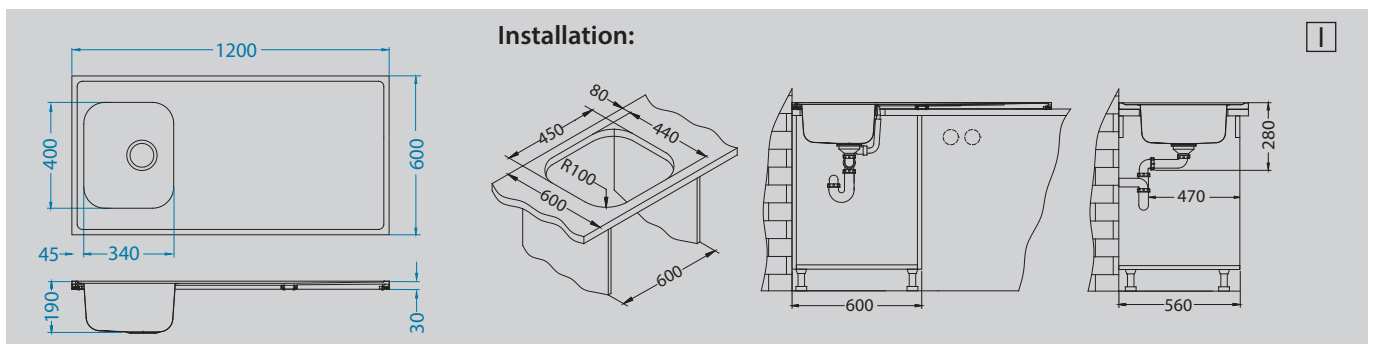

Accessories:

Included

Waste kit
1130551

Optional

Chopping board
wooden
1016018

Strainer basket
CHR
1109414

Roll-Up
1131412

Detergent
dispenser - PEAR
1136559 - CHR

Eden
1088772
pg. 220

Oz
1097968
pg. 219