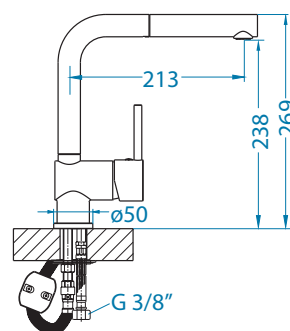

Choice

Lara - PS

Azeta - P

Zeos-P

NEW MODEL