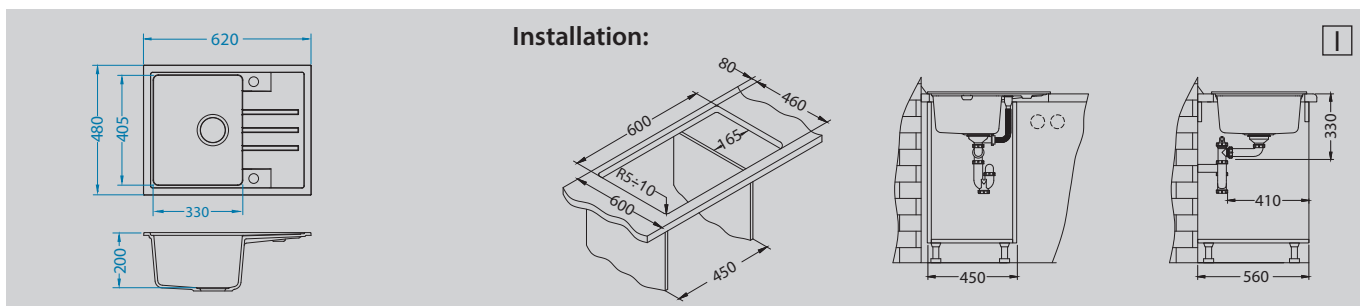

* U - installation into a cabinet with mask by means of undermounting set 1135533 (not enclosed).

Accessories:

Included

Waste kit
1117292

Optional

Chopping board
wooden
1080029

Strainer bowl
stainless
1119835

Undermounting
set
1135533

Siros-P
pg. 222

Zina
pg. 222

Oz
1097968
pg. 219