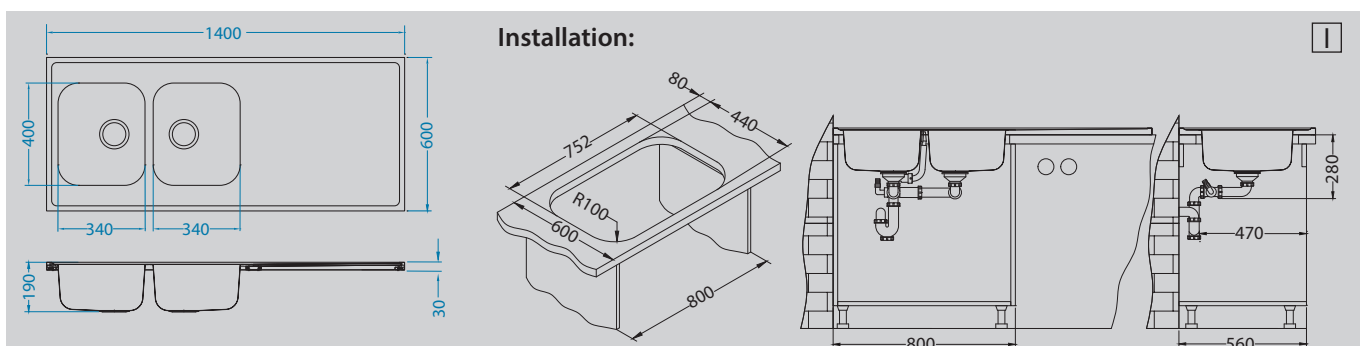

Accessories:

Included

Waste kit
1130555

Optional

Chopping board
wooden
1016018

Strainer basket
CHR
1109414

Roll-Up
1131412

Detergent
dispenser - PEAR
1136559 - CHR

Eden
1088772
pg. 220

Oz
1097968
pg. 216