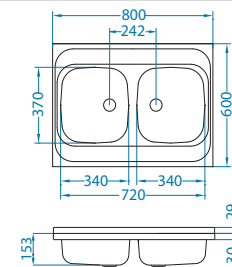

Classic 40

Size: 800 x 600 mm
Bowl dimensions: 340 x 370 x 153 mm
340 x 370 x 153 mm
Installation: sit-on

surface	code	type	waste	installation	packaging	PCS per carton/pallet
NAT	1009078	double	1 1/2"	L	sleeve	0 / 36

NAT - smooth