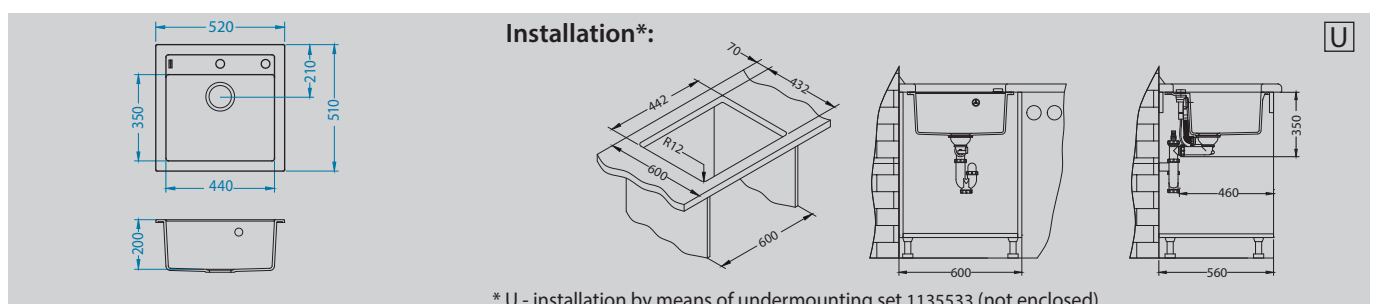

* U - installation by means of undermounting set 1135533 (not enclosed).

Accessories:

Included

Waste kit
Pop-Up
1127249

Optional

Chopping board
wooden
1110610

Undermounting
set
1135533

Detergent
dispenser - KORK
1129080

Cleo
pg. 223

Zina
pg. 222

Selma
pg. 222

Siros - P
pg. 222