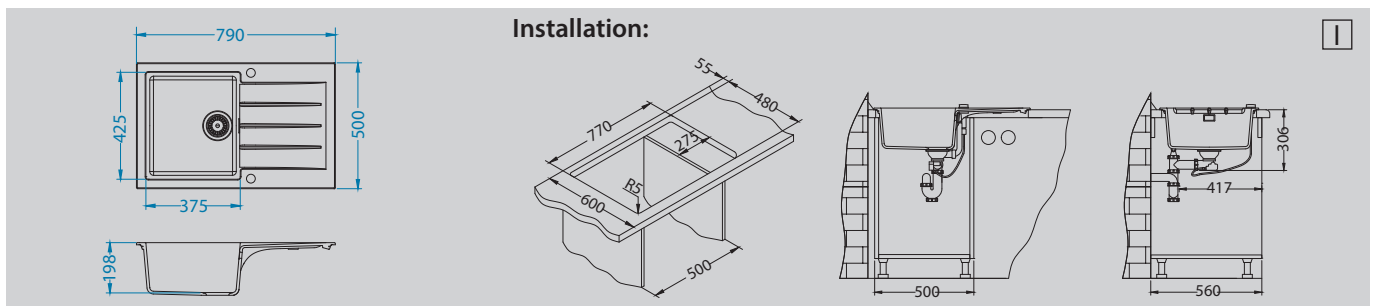

Accessories:

Included	Optional				
Waste kit Pop-Up 1132823	Chopping board wooden 1133157	Roll-Up 1131412	Siros - P pg. 222	Cleo pg. 223	Zina pg. 222

Cadit 40

Size: 860 x 500 mm
 Bowl dimensions: 445 x 425 x 198 mm
 Cabinet size: 600 mm - I