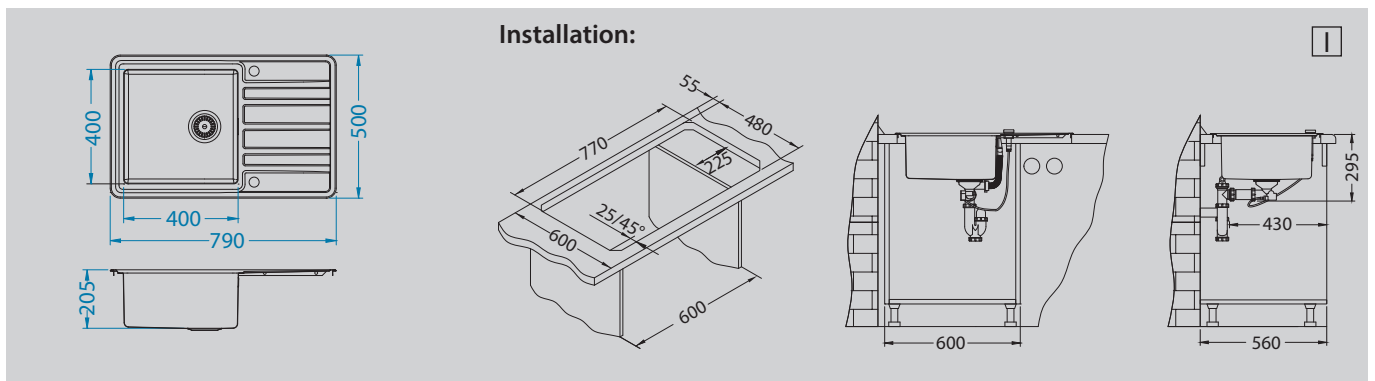

Accessories:

Included

Waste kit pop-up
1127251

Optional

Strainer bowl
stainless
1119835

Chopping board
wooden
1080029

Roll-Up
1131412

Azeta-P
1096119
pg. 216

Norma
1132182
Pg. 219