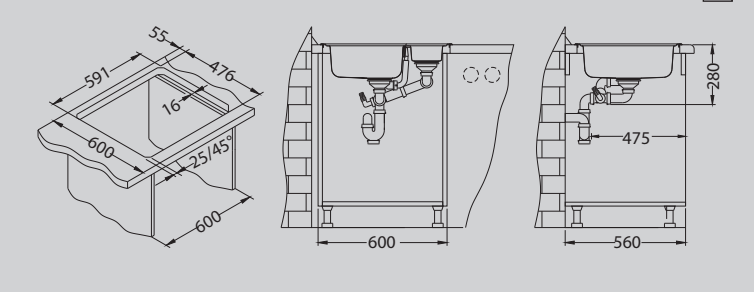

Installation: