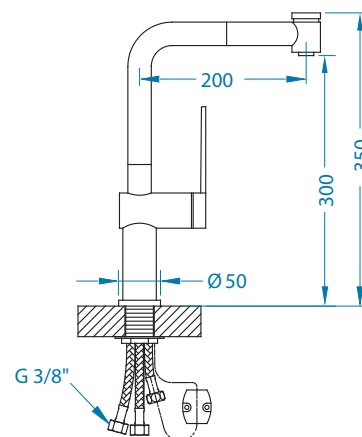

Choice

Lara - PS

Azeta - P

Zeos-P

NEW MODEL