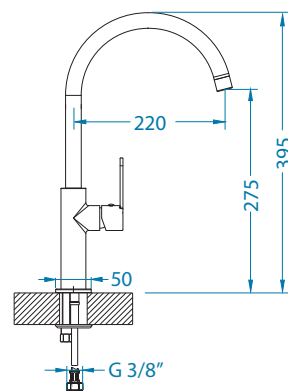

Arc 80

Pixy

Romi - P

Nerina - PS