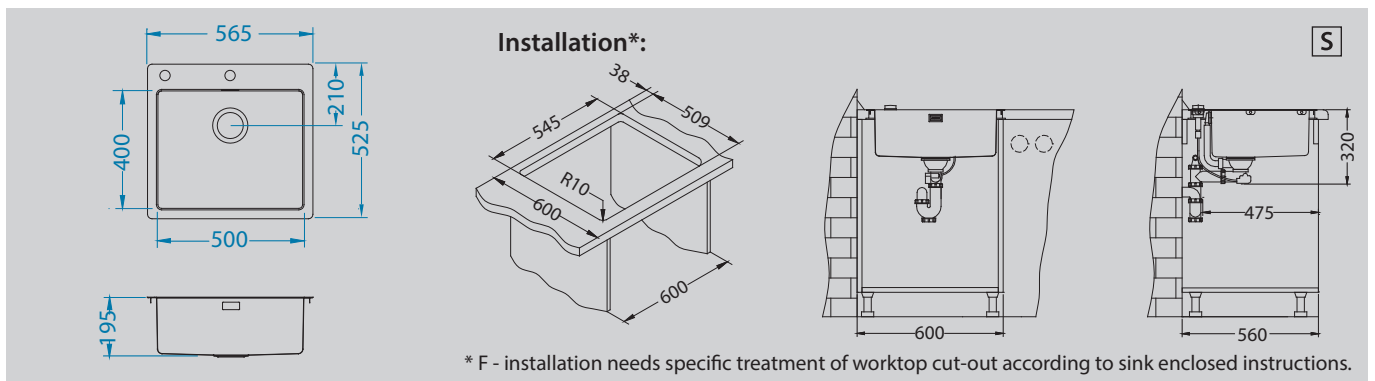

Pure 70

surface	code	type	waste	Ø 35 mm	installation	packaging	PCS per carton/pallet
	KMB 1122385	single	3 1/2"	2x	F / S	carton	1 / 14

KMB - satin bowl, brushed surface