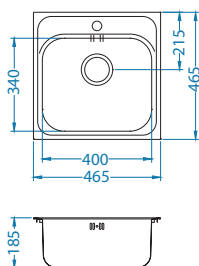

NAT - smooth

Accessories:

Waste kit
1011717

Chopping board
wooden
1016018

Strainer basket
CHR
1109414

Installation:

Basic 140

Size: 465 x 465 mm
 Bowl dimensions: 340 x 400 x 185 mm
 Cabinet size: 450 mm