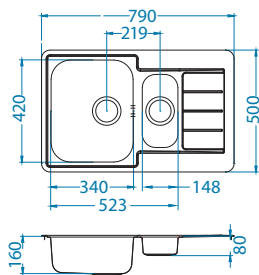

Installation:

Line 70

Size: 790 x 500 mm
 Bowl dimensions: 340 x 420 x 160 mm
 148 x 300 x 80 mm
 Cabinet size: 600 mm

surface	code	type	waste	installation	packaging	PCS per carton/pallet
NAT	1065684	reversible	3 1/2"	I	sleeve	0 / 30