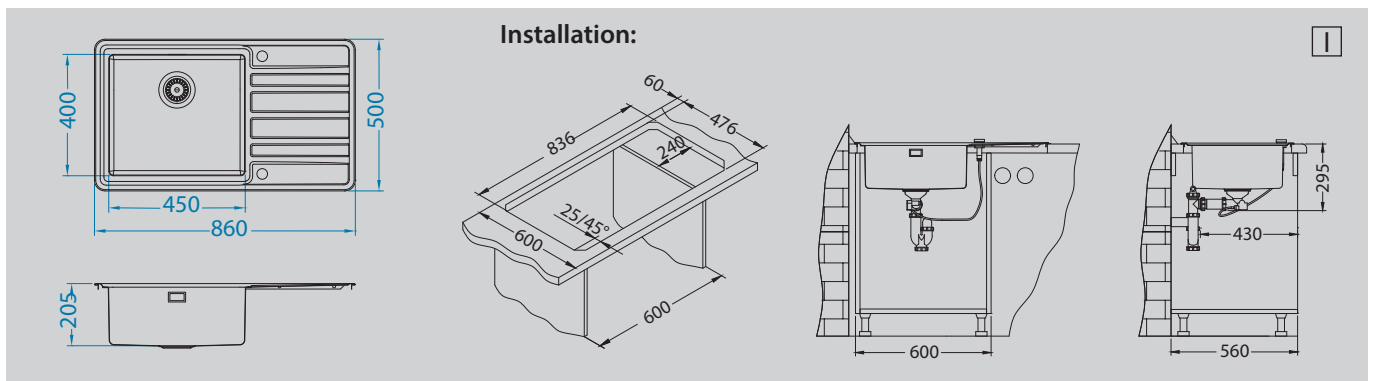

Accessories:

Included

Waste kit pop-up
1127251

Optional

Strainer bowl stainless
1119835

Chopping board wooden
1080029

Roll-Up
1131412

Azeta-P
1096119
pg. 216

Norma
1132182
Pg. 219