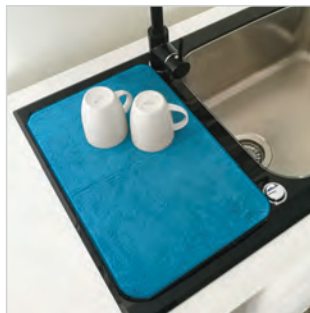

DISH DRYING MAT
300 x 400 mm
1131411