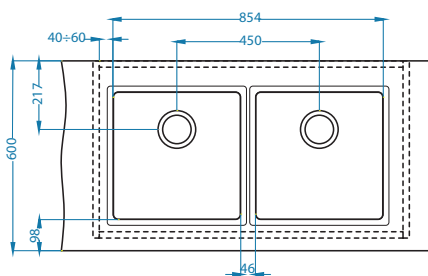

KOMBINO 30 - 2X

Waste kit: 1130559
Waste kit pop-up: 1092272