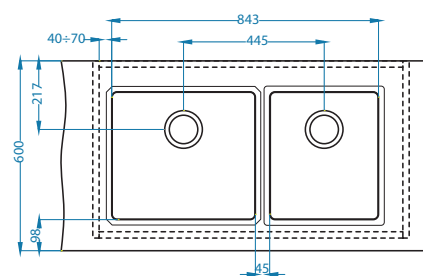

KOMBINO 40 + KOMBINO 20

Waste kit: 1130559
Waste kit pop-up: 1092272