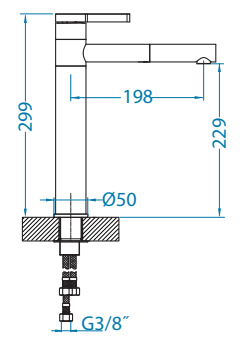

1134858 - gold

1134857 - copper

1134854 - anthrazite

1134855 - bronze

Zeos-P Monarch NEW MODEL

Zina Monarch NEW MODEL

Choice

1103780 CHR