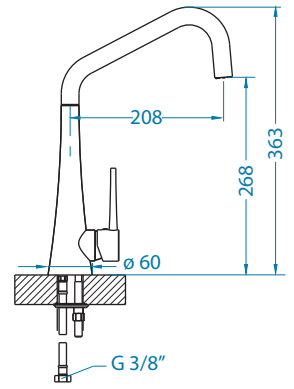

Eden

Arc 20 - P

Vela - P

Slim