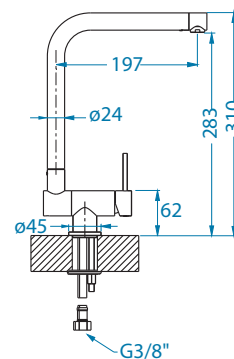

Oz

Quadra

Columba

Norma