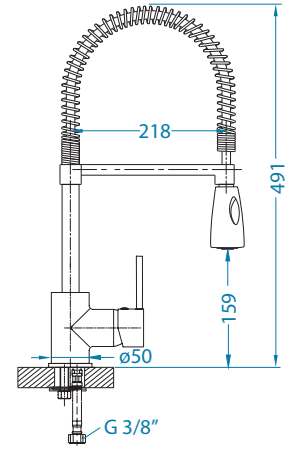

1098727 CHR