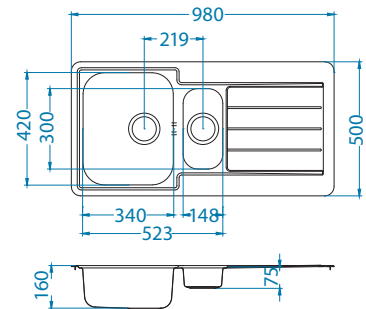

Detergent dispenser-KORK
 1129079 - gold
 1135542 - copper
 1135543 - bronze
 1135544 - anthracite

Monarch Line

Colour:

GOLD COPPER BRONZE ANTHRACITE

Monarch Line 10

Cabinet size: 600 mm
 Bowl dimensions: 340 x 420 x 160 mm
 148 x 300 x 75 mm
 Colour: GOLD, COPPER, BRONZE, ANTHRACITE