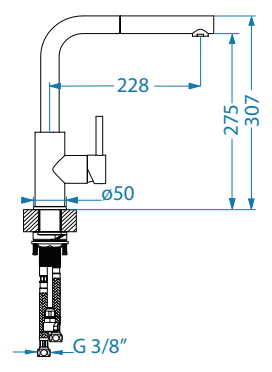

1134858 - gold

1134857 - copper

1134854 - anthrazite

1134855 - bronze

Zeos-P Monarch NEW MODEL

Zina Monarch NEW MODEL

Choice

1103780 CHR