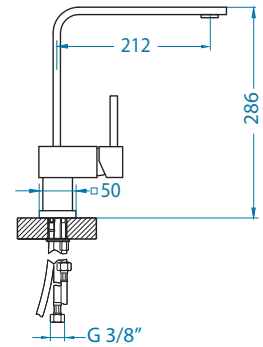

Lago

1088773 - CHR

Laguna

1134826 - CHR

Cleo - P

1088776 CHR

Cleo - PS

1088774 CHR
1088775 CHR ⚡