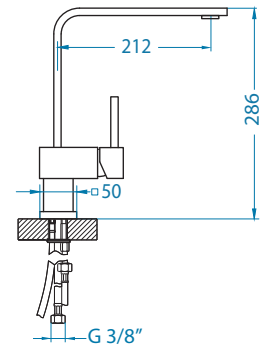

Laguna Monarch

Slim Monarch

Fluid Monarch

Oz Monarch