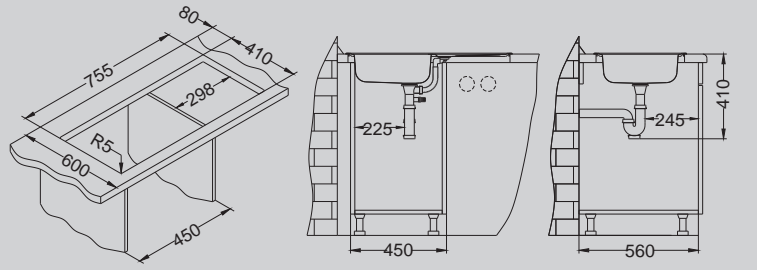

Installation: