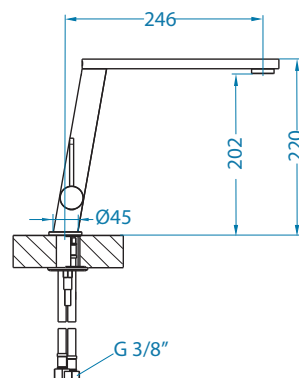

Choice

Lara - PS

Azeta - P

Zeos-P

NEW MODEL