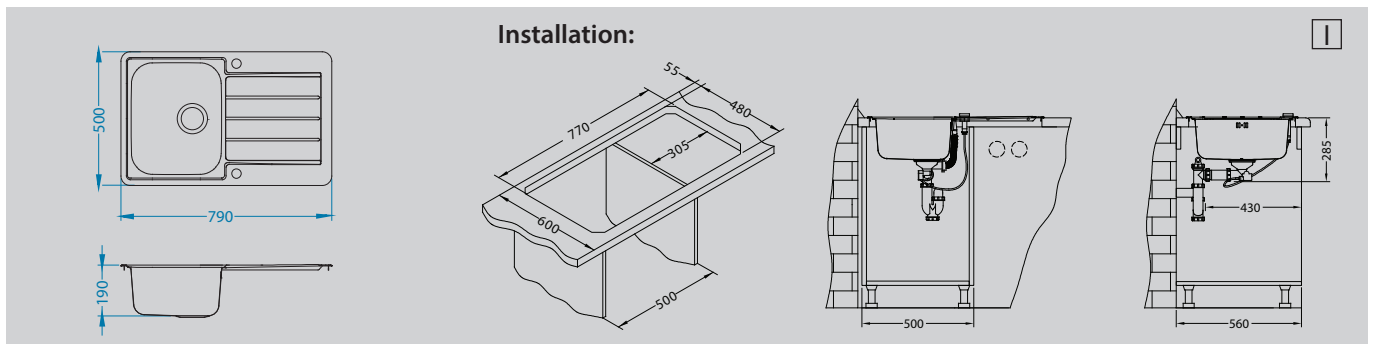

Accessories:

Included

Waste kit
Pop-Up
1127251

Waste kit **
1130551

Optional

Chopping board
safety glass
1063063

Strainer bowl
stainless
1062602

Chopping board
wooden
1064565

Small chopping
board
wooden
1064566

Roll-Up
1131412

Choice
1103780
pg. 216

Azeta-P
1096119
pg. 216