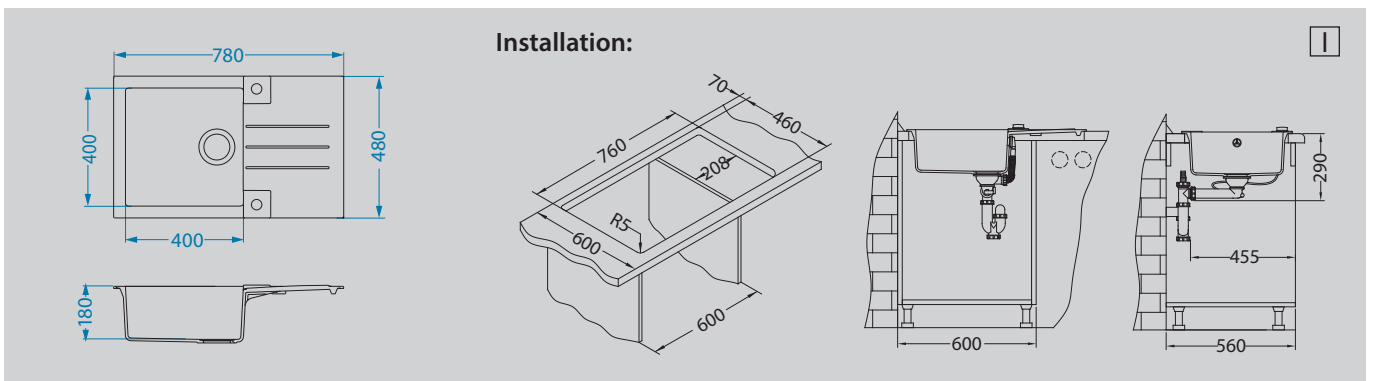

Accessories:

Included

Waste kit Pop-Up
1105296

Optional

Chopping board wooden
1099620

Arc 110
pg. 222

Zina
1129057
pg. 222

Quadra
1126719
pg. 219